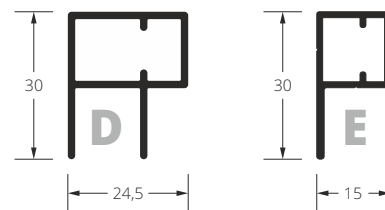

Order form

Sliding insect screens – variant 6.

Fart Produkt ul. Towarowa 3, 87-100 Toruń
tel. 56 623 55 77, export@fartprodukt.pl

Purchaser

.....

..... Suggested date of delivery

size of external frame		quantity of lanes	bottom guide channel [B/D/E]	quantity [pcs]	colour of frames	colour of net	mounting height of the crossbar from the bottom edge of the frame**	notes
width [mm]	height [mm]							

** In case you don't indicate the crossbar installation height, it will be installed in the middle of insect screen (for sliding frame that exceeds 1100 mm width or/and 2200 height).

Top guide channel / lateral frame.