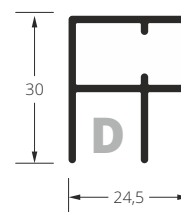

Top guide channel / lateral frame.