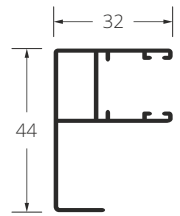

4. Painted insect screens require indicating colour of PVC elements. Available PVC colours : white, brown and black.

\*slow down mechanism available above width 600 mm.

Pic.1 Cassette.

Pic.2 Standard guide channel.

Pic.3 Guide channel with off-set.

Pic.4 Hook bottom bar.

Pic.5 Click bottom bar.