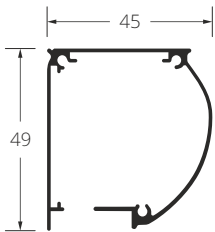

Order form

Rolling insect screens – vertical.

Fart Produkt ul. Towarowa 3, 87-100 Toruń
tel. 56 623 55 77, export@fartprodukt.pl

Purchaser .....

.....

..... Suggested date of delivery .....

total size of insect screen		quantity [pcs]	colour of cassette, guide channels and bottom bar							type of bottom bar		type of guide channels		slow down mechanism *	notes
width [mm]	height [mm]		white RAL 9003	brown RAL 8017	anthracite RAL 7016	vener golden oak	vener walnut	vener winchester	painting RAL	hook bar Pic. 4	click bar Pic. 5	standard Pic. 2	with off set Pic. 3		

1. In case you don't indicate type of bottom bar – we install click bar.

2. In case you don't indicate type of guide channels – we use standard guide channels.

3. Insect screens are made only with gray net.

4. Painted insect screens require indicating colour of PVC elements. Available PVC colours : white, brown and black.

*slow down mechanism available above width 600 mm.

Pic.1 Cassette.

Pic.5 Click bottom bar.