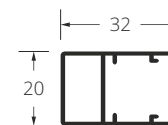

* side is defined by looking from the inside of the room to the outside, it means::

single – view from within.

double – view from with in – specify the mounting side for the fixed part.

Pic.1 Cassette.

Pic.2 Standard guide channel.

Pic. 3 Guide channel with off set.

Single.

Double.