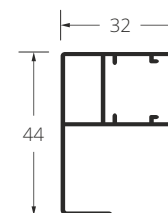

* side is defined by looking from the inside of the room to the outside, it means::

single – view from within.

double – view from with in – specify the mounting side for the fixed part.

Pic.1 Cassette.

Pic.2 Standard guide channel.

Pic. 3 Guide channel with off set.

Single.

Double.