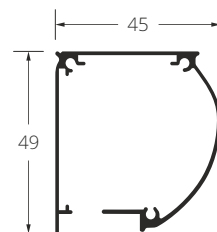

Order form

Rolling insect screens – horizontal.

Fart Produkt ul. Towarowa 3, 87-100 Toruń
tel. 56 623 55 77, export@fartprodukt.pl

Purchaser

.....

..... Suggested date of delivery

| type | | total size of insect screen | | quantity [pcs] | colour of cassette, guide channels and bottom bar | | | | | | | type of guide channels | | slow down mechanism | opening* side L \ R | notes |
|--------|--------|-----------------------------|-------------|----------------|---|----------------|---------------------|-------------------|---------------|-------------------|--------------|------------------------|---------------------|---------------------|------------------------|-------|
| single | double | width [mm] | height [mm] | | white RAL 9003 | brown RAL 8017 | anthracite RAL 7016 | veneer golden oak | veneer walnut | veneer winchester | painting RAL | standard Pic. 2 | with off set Pic. 3 | | | |
| | | | | | | | | | | | | | | | | |
| | | | | | | | | | | | | | | | | |
| | | | | | | | | | | | | | | | | |
| | | | | | | | | | | | | | | | | |
| | | | | | | | | | | | | | | | | |
| | | | | | | | | | | | | | | | | |
| | | | | | | | | | | | | | | | | |
| | | | | | | | | | | | | | | | | |
| | | | | | | | | | | | | | | | | |

* side is defined by looking from the inside of the room to the outside, it means::

single – view from within.

double – view from with in – specify the mounting side for the fixed part.

Pic.1 Cassette.

Pic.2 Standard guide channel.

Pic. 3 Guide channel with off set.

Single.

Double.