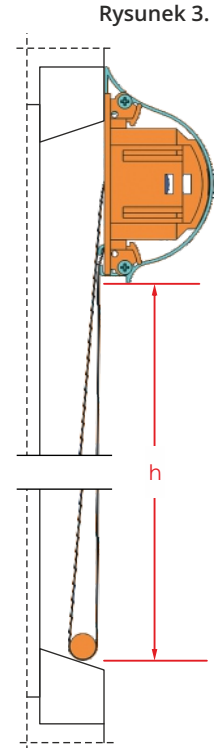

## Roller blinds Gracja „Day & Night” ALU”.

Fart Produkt ul. Towarowa 3, 87-100 Toruń  
tel. 56 623 55 77, export@fartprodukt.pl

Purchaser .....

.....

..... Suggested date of delivery .....

width of blind (tick the right box [mm]) <input type="checkbox"/> standard <input type="checkbox"/> total	width of fabric [mm]  (only when it's other than standard)	height of blind** (tick the right box [mm]) <input type="checkbox"/> standard <input type="checkbox"/> guide channels <input type="checkbox"/> total	height h (explanation under the table and on pic. 3)	quantity [pcs]	control [L/R]	fabric name	equipment colour (cassette, guide channels)	side guide			height of mounting*	notes
								standard	arched	wide (only white)		

**Standard width:** width of cassette (without sides and end caps) Measurement made between edges of glazing bead (**pic. 1**).

**Total width:** width of cassette with sides and end caps.

**Width of fabric:** indicate only when it's other than standard, width of fabric it is 14 mm smaller than standard roller blind width – **pic. 1**.

**Standard height (pic. 2):** from the edge of top glazing bead to the end of bottom glazing bead

**Height of guide channels:** length of guide channels only. **Total height:** height of cassette + guide channels.

**Height H:** height required to set the stripes on proper position when the blind is lowered (closed)

To measure it correctly : use the cassette- put it on the window on the correct position and measure from the bottom of cassette to the bottom position of fabric. In case you don't indicate the height H, we can't guarantee the proper position of stripes when the blind is lowered (closed).