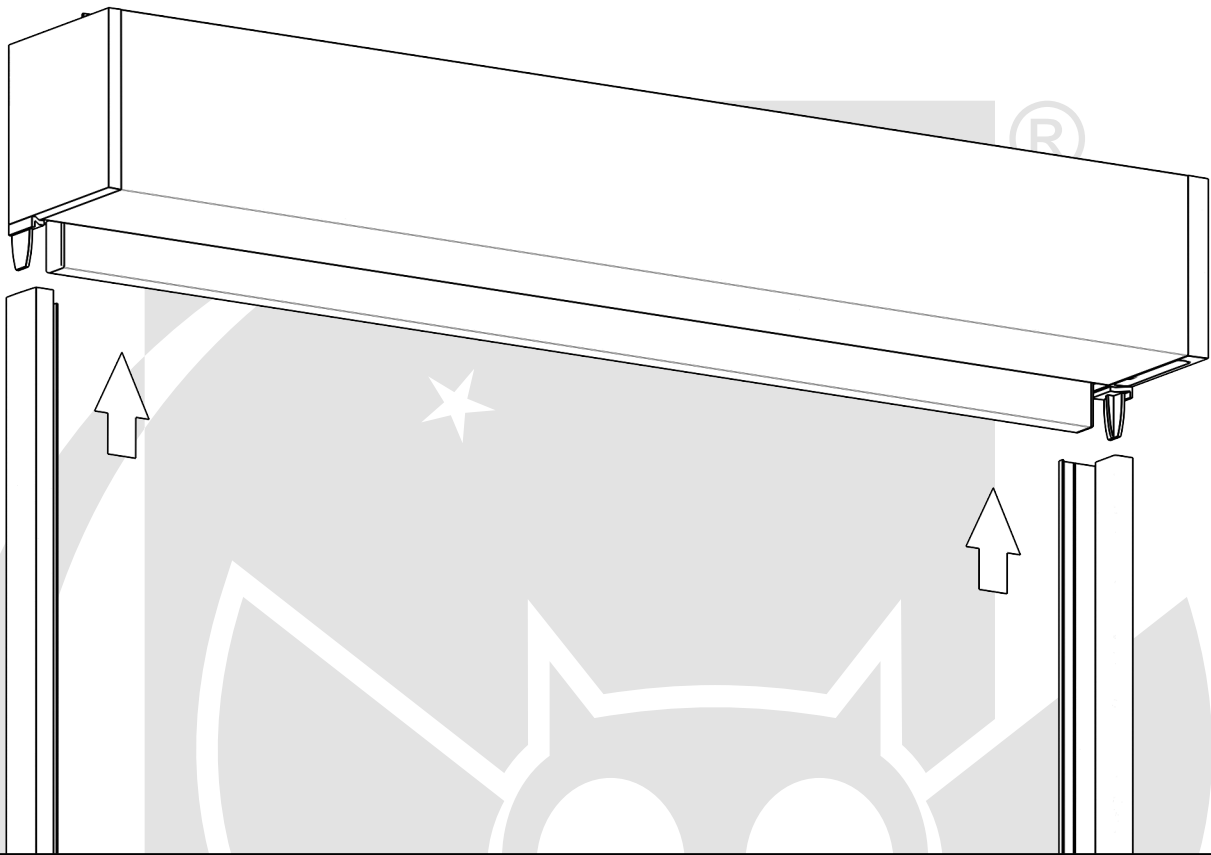

Installation instructions

Fabric roller blind Maxi Premium with side guides

Packaging content:

Depending on chosen variant 2 cassette types are available: *

- 1. Mount brackets.
- 2. Connectors.
- 3. Side guides.
- 4. Mounting angle irons for guides (surface mounting only).
- 5. Screws.
- 6. Chain-break connector.
- 7. Chain weight.

Installing roller blind.

Installing roller blind.

Mounting of side guides – in a recess.

Drilling the holes in side guides.

Mounting the guides in a roller blind.

Screwing the side guides.

Mounting the side guides – surface mounting.

Drilling the holes in mounting angle irons for side guides.

Mounting of mounting angles irons for side guides.

Screwing the mounting angle irons for side guides.

Drilling the holes in side guides.

Mounting the guides in a roller blind.