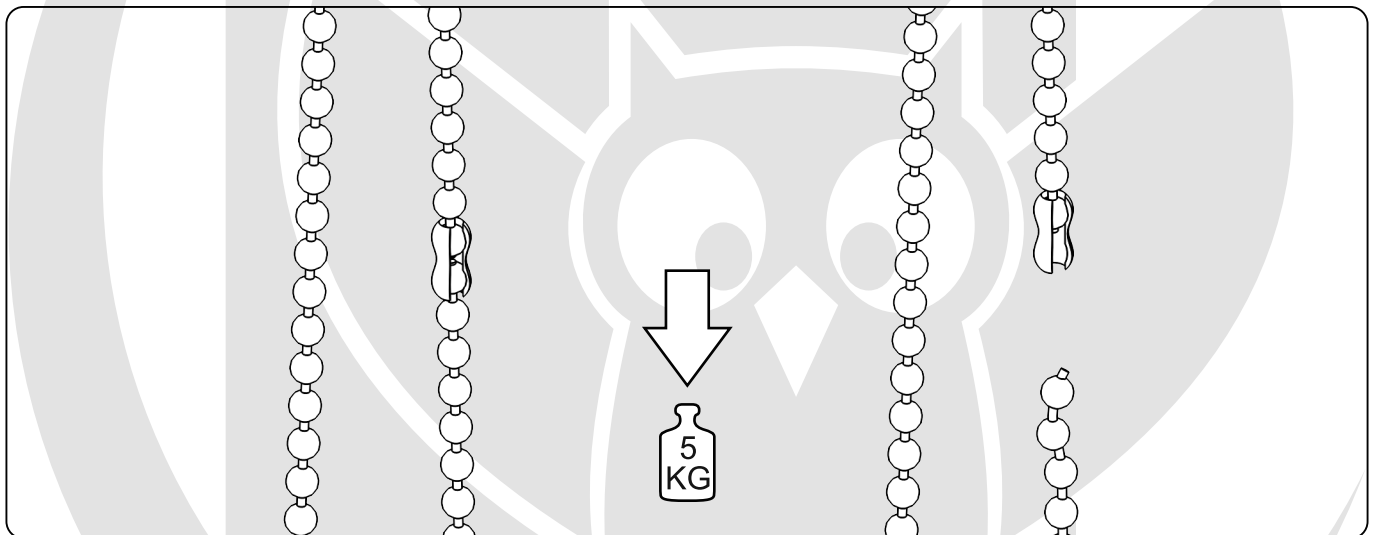

To prevent accidental strangulation, all roller blinds are fitted with a chain-break connector as per **EN 13120:2009+A1:2014**.