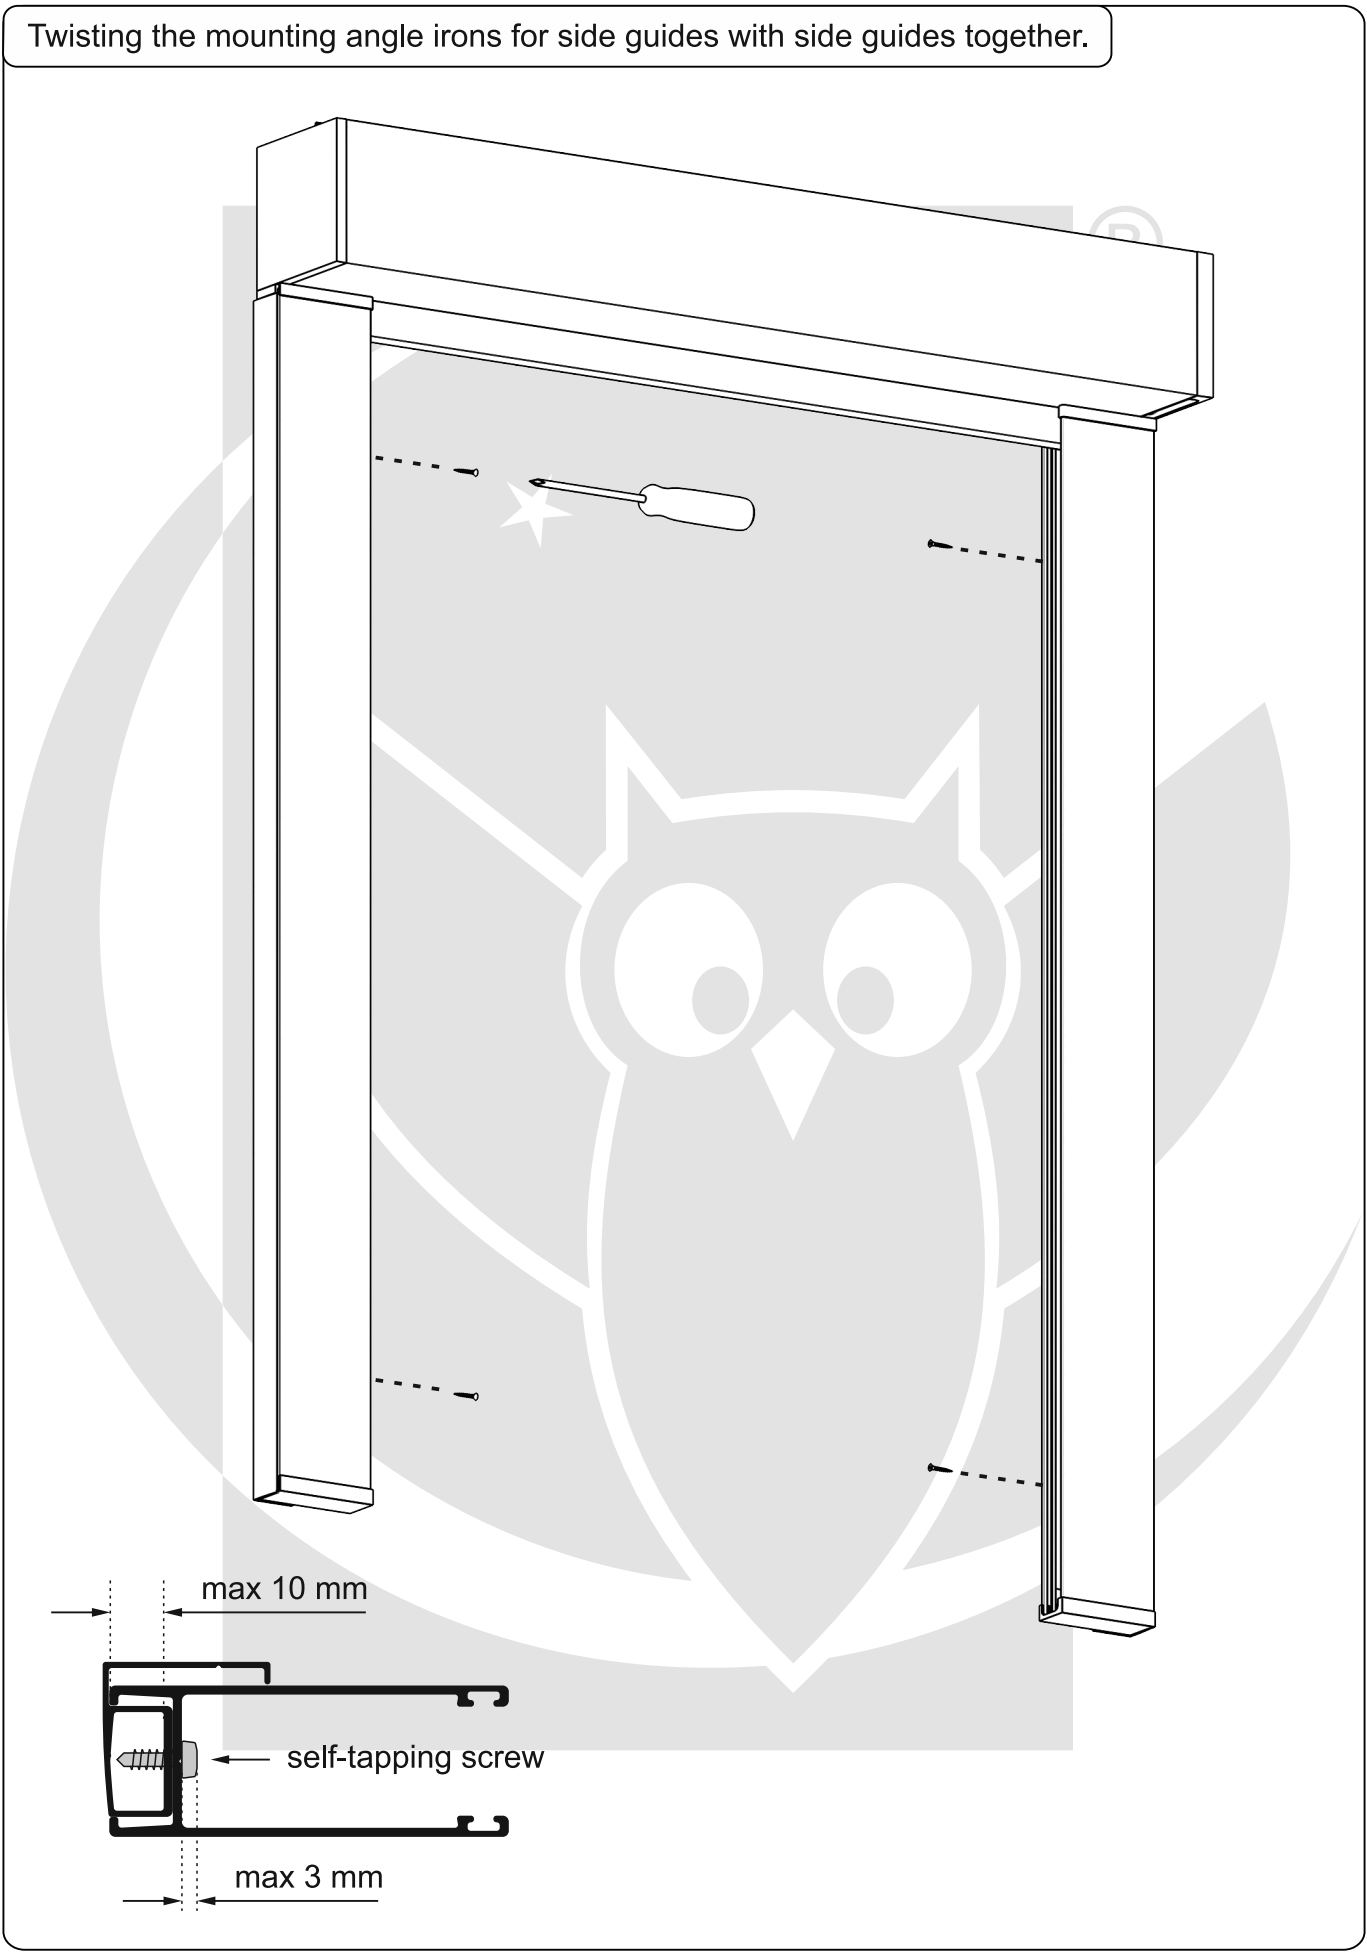

Twisting the mounting angle irons for side guides with side guides together.