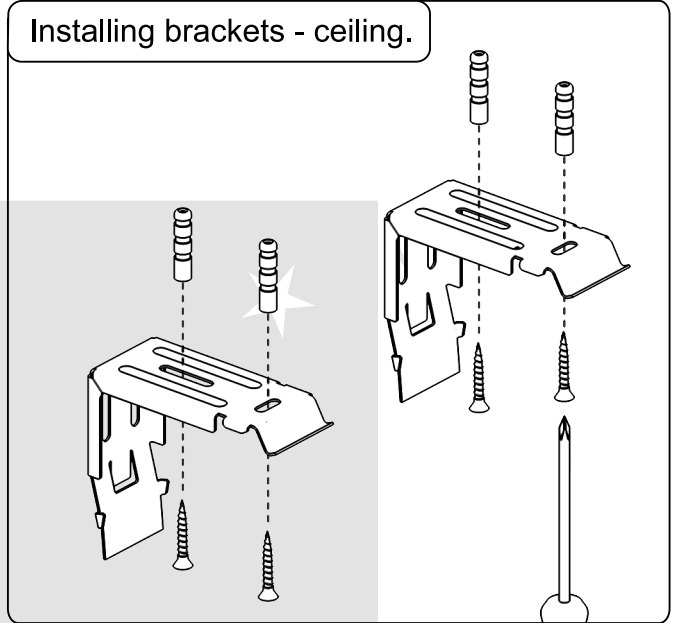

Installation instructions

Fabric roller blind Maxi Premium with side guides

Packaging content:

Depending on chosen variant 2 cassette types are available: *

- 1. Mount brackets.
- 2. Connectors.
- 3. Side guides.
- 4. Mounting angle irons for guides (surface mounting only).
- 5. Screws.
- 6. Chain-break connector.
- 7. Chain weight.

Measurement.

- A - roller blind height.
- B - fabric width specified when ordering.
- C - overall roller blind width exceeds fabric width by 47 mm.

Installing brackets - wall.

Installing brackets - ceiling.

Installing roller blind.

Installing roller blind.

Mounting of side guides – in a recess.

Drilling the holes in side guides.

Mounting the guides in a roller blind.

Screwing the side guides.

Mounting the side guides – surface mounting.

Drilling the holes in mounting angle irons for side guides.

Mounting of mounting angles irons for side guides.

Screwing the mounting angle irons for side guides.

Drilling the holes in side guides.

Mounting the guides in a roller blind.