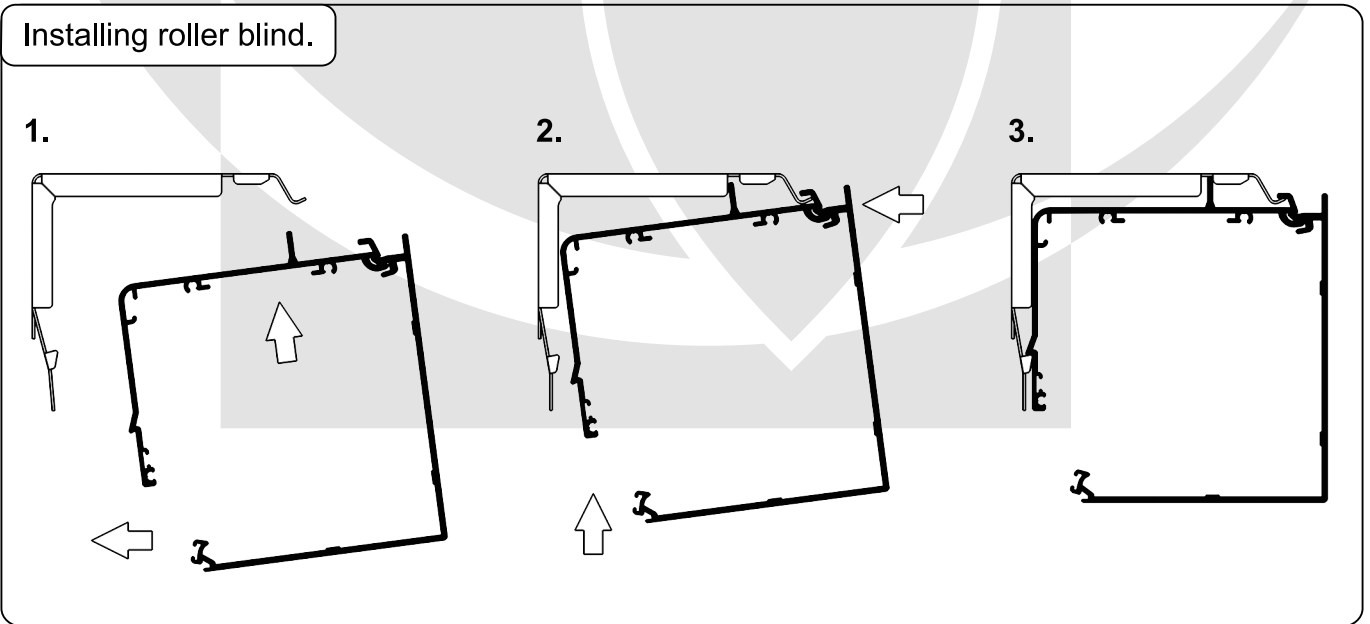

Installation instructions

Fabric roller blind Maxi Premium with side guides

Packaging content:

Depending on chosen variant 2 cassette types are available: *

- 1. Mount brackets.
- 2. Connectors.
- 3. Side guides.
- 4. Mounting angle irons for guides (surface mounting only).
- 5. Screws.
- 6. Chain-break connector.
- 7. Chain weight.

Measurement.

- A - roller blind height.
- B - fabric width specified when ordering.
- C - overall roller blind width exceeds fabric width by 47 mm.

Installing brackets - wall.

Installing brackets - ceiling.

Installing roller blind.

Installing roller blind.

Mounting of side guides – in a recess.

Drilling the holes in side guides.

Mounting the guides in a roller blind.

Screwing the side guides.

Mounting the side guides – surface mounting.