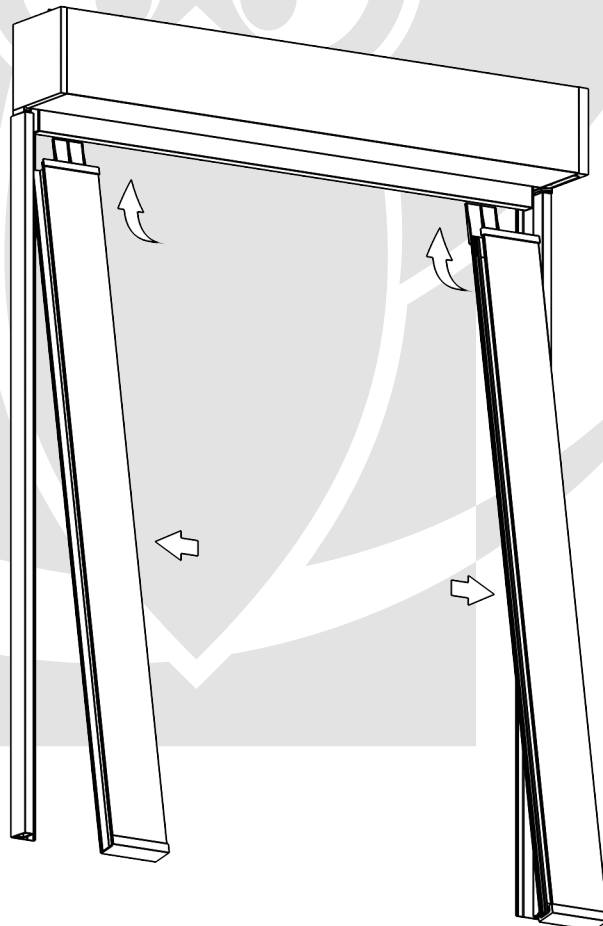

Installation instructions

Fabric roller blind Maxi Premium with side guides

Packaging content:

Depending on chosen variant 2 cassette types are available: *

- 1. Mount brackets.
- 2. Connectors.
- 3. Side guides.
- 4. Mounting angle irons for guides (surface mounting only).
- 5. Screws.
- 6. Chain-break connector.
- 7. Chain weight.

Installing roller blind.

Installing roller blind.

Mounting of side guides – in a recess.

Drilling the holes in side guides.

Mounting the guides in a roller blind.

Screwing the side guides.

Mounting the side guides – surface mounting.

Drilling the holes in mounting angle irons for side guides.

Mounting of mounting angles irons for side guides.

Screwing the mounting angle irons for side guides.

Drilling the holes in side guides.

Mounting the guides in a roller blind.

Twisting the mounting angle irons for side guides with side guides together.

WARNING!

Small children can be strangled in the loops of cords, chains or belts used to operate roller blinds. Children can also wrap cords around their necks. Cords must be kept out of reach of children to avoid entanglement and strangulation. Move beds, cots and furniture away from window covering cords and chains.