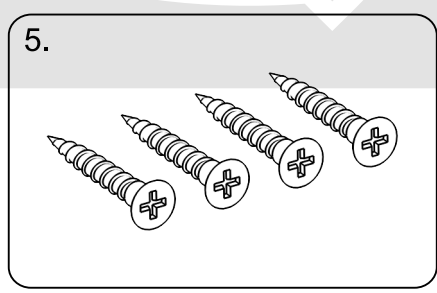

Installation instructions

Fabric roller blind Maxi Premium with side guides

Packaging content:

Depending on chosen variant 2 cassette types are available: *

- 1. Mount brackets.
- 2. Connectors.
- 3. Side guides.
- 4. Mounting angle irons for guides (surface mounting only).
- 5. Screws.
- 6. Chain-break connector.
- 7. Chain weight.

Measurement.

- A - roller blind height.
- B - fabric width specified when ordering.
- C - overall roller blind width exceeds fabric width by 47 mm.

Installing brackets - wall.

Installing brackets - ceiling.