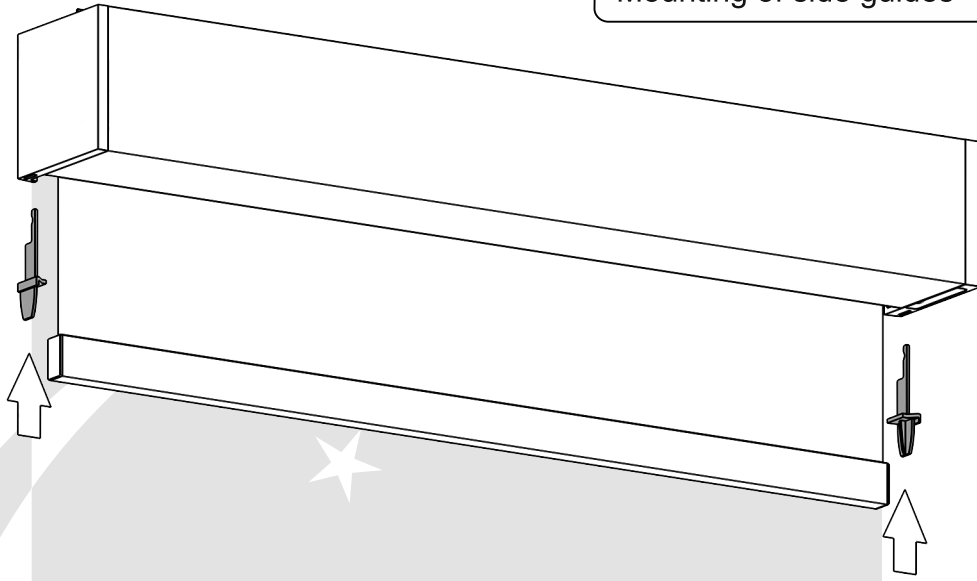

Installation instructions

Fabric roller blind Maxi Premium with side guides

Packaging content:

Depending on chosen variant 2 cassette types are available: *

- 1. Mount brackets.
- 2. Connectors.
- 3. Side guides.
- 4. Mounting angle irons for guides (surface mounting only).
- 5. Screws.
- 6. Chain-break connector.
- 7. Chain weight.

Measurement.

- A - roller blind height.
- B - fabric width specified when ordering.
- C - overall roller blind width exceeds fabric width by 47 mm.

Installing brackets - wall.

Installing brackets - ceiling.

Installing roller blind.

Installing roller blind.

Mounting of side guides – in a recess.

Drilling the holes in side guides.

Mounting the guides in a roller blind.

Screwing the side guides.

Mounting the side guides – surface mounting.