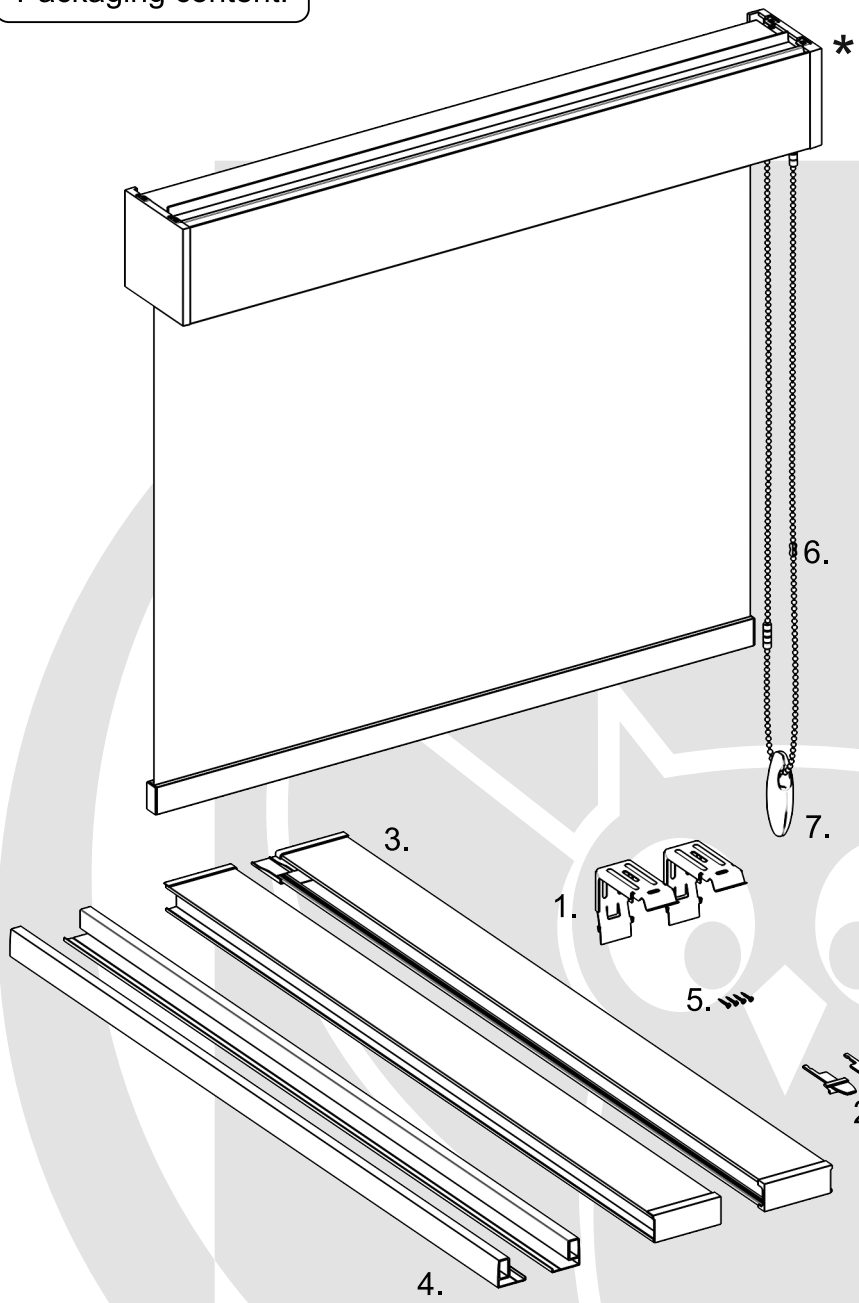

Installation instructions

Fabric roller blind Maxi Premium with side guides

Packaging content:

Depending on chosen variant 2 cassette types are available: *

- 1. Mount brackets.
- 2. Connectors.
- 3. Side guides.
- 4. Mounting angle irons for guides (surface mounting only).
- 5. Screws.
- 6. Chain-break connector.
- 7. Chain weight.

Measurement.

- A - roller blind height.
- B - fabric width specified when ordering.
- C - overall roller blind width exceeds fabric width by 47 mm.

Installing brackets - wall.

Installing brackets - ceiling.