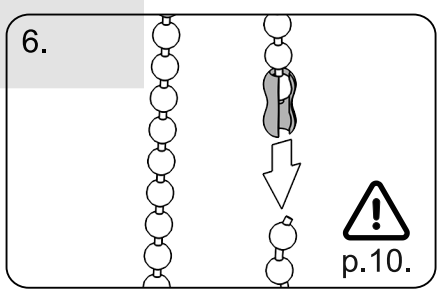

Installation instructions

Fabric roller blind Maxi Premium with side guides

Packaging content:

Depending on chosen variant 2 cassette types are available: *

- 1. Mount brackets.
- 2. Connectors.
- 3. Side guides.
- 4. Mounting angle irons for guides (surface mounting only).
- 5. Screws.
- 6. Chain-break connector.
- 7. Chain weight.

Measurement.

- A - roller blind height.
- B - fabric width specified when ordering.
- C - overall roller blind width exceeds fabric width by 47 mm.

Installing brackets - wall.

Installing brackets - ceiling.

Installing roller blind.

Installing roller blind.

Mounting of side guides – in a recess.

Drilling the holes in side guides.

Mounting the guides in a roller blind.

Screwing the side guides.

Mounting the side guides – surface mounting.