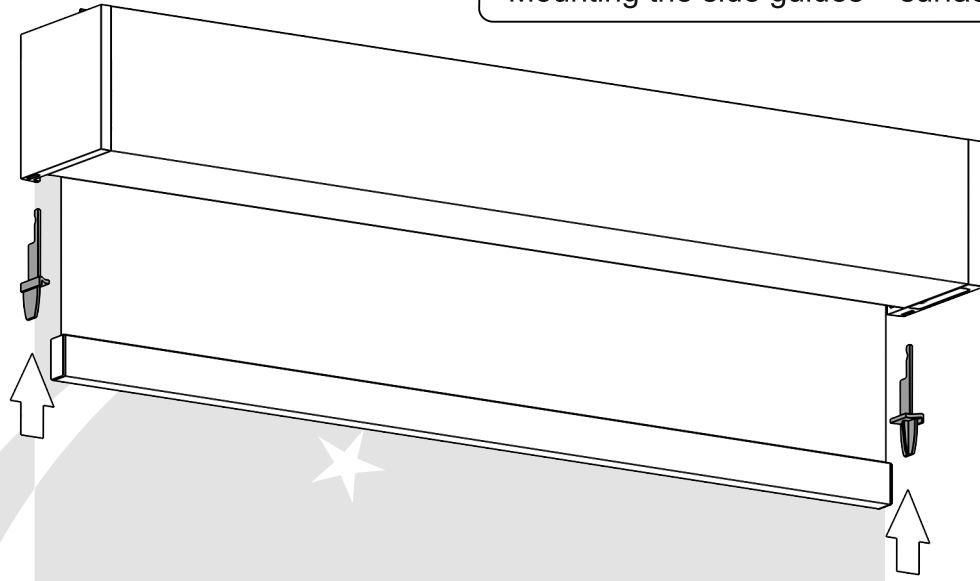

Installation instructions

Fabric roller blind Maxi Premium with side guides

Packaging content:

Depending on chosen variant 2 cassette types are available: *

- 1. Mount brackets.
- 2. Connectors.
- 3. Side guides.
- 4. Mounting angle irons for guides (surface mounting only).
- 5. Screws.
- 6. Chain-break connector.
- 7. Chain weight.

Installing roller blind.

Installing roller blind.

Mounting of side guides – in a recess.

Drilling the holes in side guides.

Mounting the guides in a roller blind.

Screwing the side guides.

Mounting the side guides – surface mounting.

Drilling the holes in mounting angle irons for side guides.

Mounting of mounting angles irons for side guides.

Screwing the mounting angle irons for side guides.

Drilling the holes in side guides.

Mounting the guides in a roller blind.