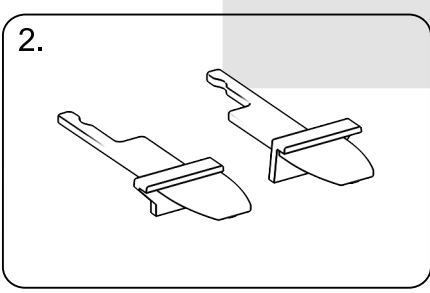

Installation instructions

Fabric roller blind Maxi Premium with side guides

Packaging content:

Depending on chosen variant 2 cassette types are available: *

- 1. Mount brackets.
- 2. Connectors.
- 3. Side guides.
- 4. Mounting angle irons for guides (surface mounting only).
- 5. Screws.
- 6. Chain-break connector.
- 7. Chain weight.

Measurement.

- A - roller blind height.
- B - fabric width specified when ordering.
- C - overall roller blind width exceeds fabric width by 47 mm.

Installing brackets - wall.

Installing brackets - ceiling.