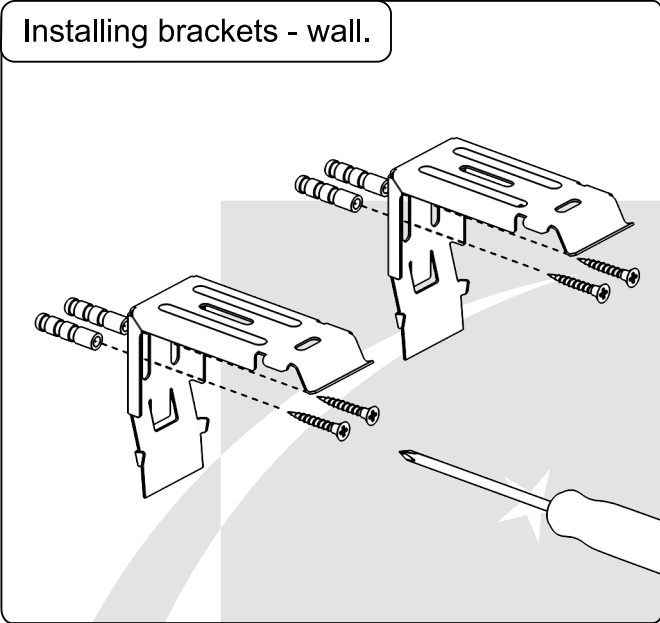

Installing brackets - wall.