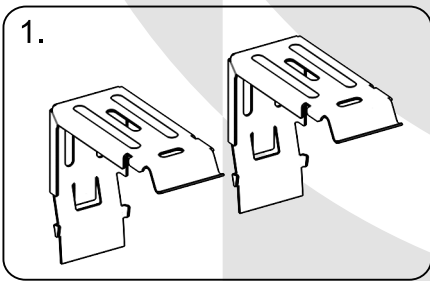

Installation instructions

Fabric roller blind Maxi Premium with side guides

Packaging content:

Depending on chosen variant 2 cassette types are available: *

- 1. Mount brackets.
- 2. Connectors.
- 3. Side guides.
- 4. Mounting angle irons for guides (surface mounting only).
- 5. Screws.
- 6. Chain-break connector.
- 7. Chain weight.

Measurement.

- A - roller blind height.
- B - fabric width specified when ordering.
- C - overall roller blind width exceeds fabric width by 47 mm.

Installing brackets - wall.

Installing brackets - ceiling.