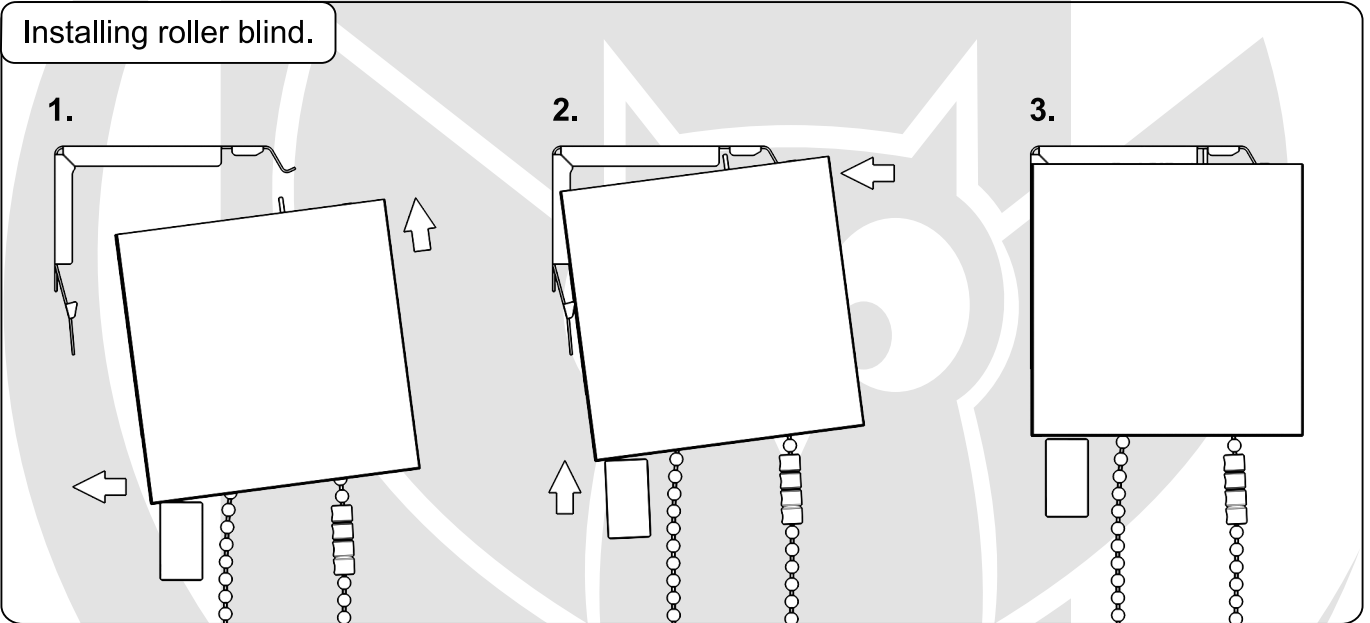

Installation instructions

Fabric roller blind Maxi Premium with side guides

Packaging content:

Depending on chosen variant 2 cassette types are available: *

- 1. Mount brackets.
- 2. Connectors.
- 3. Side guides.
- 4. Mounting angle irons for guides (surface mounting only).
- 5. Screws.
- 6. Chain-break connector.
- 7. Chain weight.

Measurement.

- A - roller blind height.
- B - fabric width specified when ordering.
- C - overall roller blind width exceeds fabric width by 47 mm.

Installing brackets - wall.

Installing brackets - ceiling.

Installing roller blind.

Installing roller blind.

Mounting of side guides – in a recess.

Drilling the holes in side guides.

Mounting the guides in a roller blind.

Screwing the side guides.

Mounting the side guides – surface mounting.