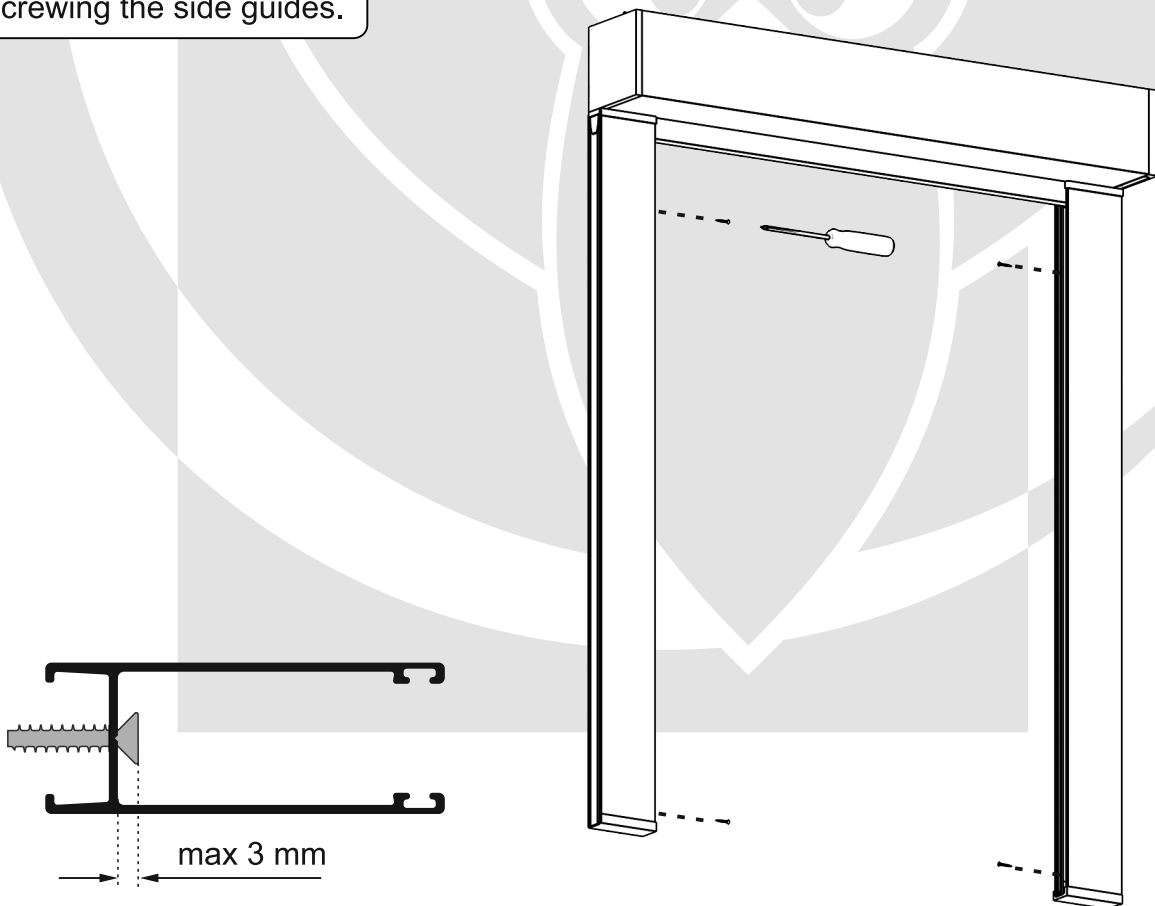

Installation instructions

Fabric roller blind Maxi Premium with side guides

Packaging content:

Depending on chosen variant 2 cassette types are available: *

- 1. Mount brackets.
- 2. Connectors.
- 3. Side guides.
- 4. Mounting angle irons for guides (surface mounting only).
- 5. Screws.
- 6. Chain-break connector.
- 7. Chain weight.

Measurement.

- A - roller blind height.
- B - fabric width specified when ordering.
- C - overall roller blind width exceeds fabric width by 47 mm.

Installing brackets - wall.

Installing brackets - ceiling.

Installing roller blind.

Installing roller blind.

Mounting of side guides – in a recess.

Drilling the holes in side guides.

Mounting the guides in a roller blind.

Screwing the side guides.

Mounting the side guides – surface mounting.

Drilling the holes in mounting angle irons for side guides.

Mounting of mounting angles irons for side guides.

Screwing the mounting angle irons for side guides.

Drilling the holes in side guides.

Mounting the guides in a roller blind.