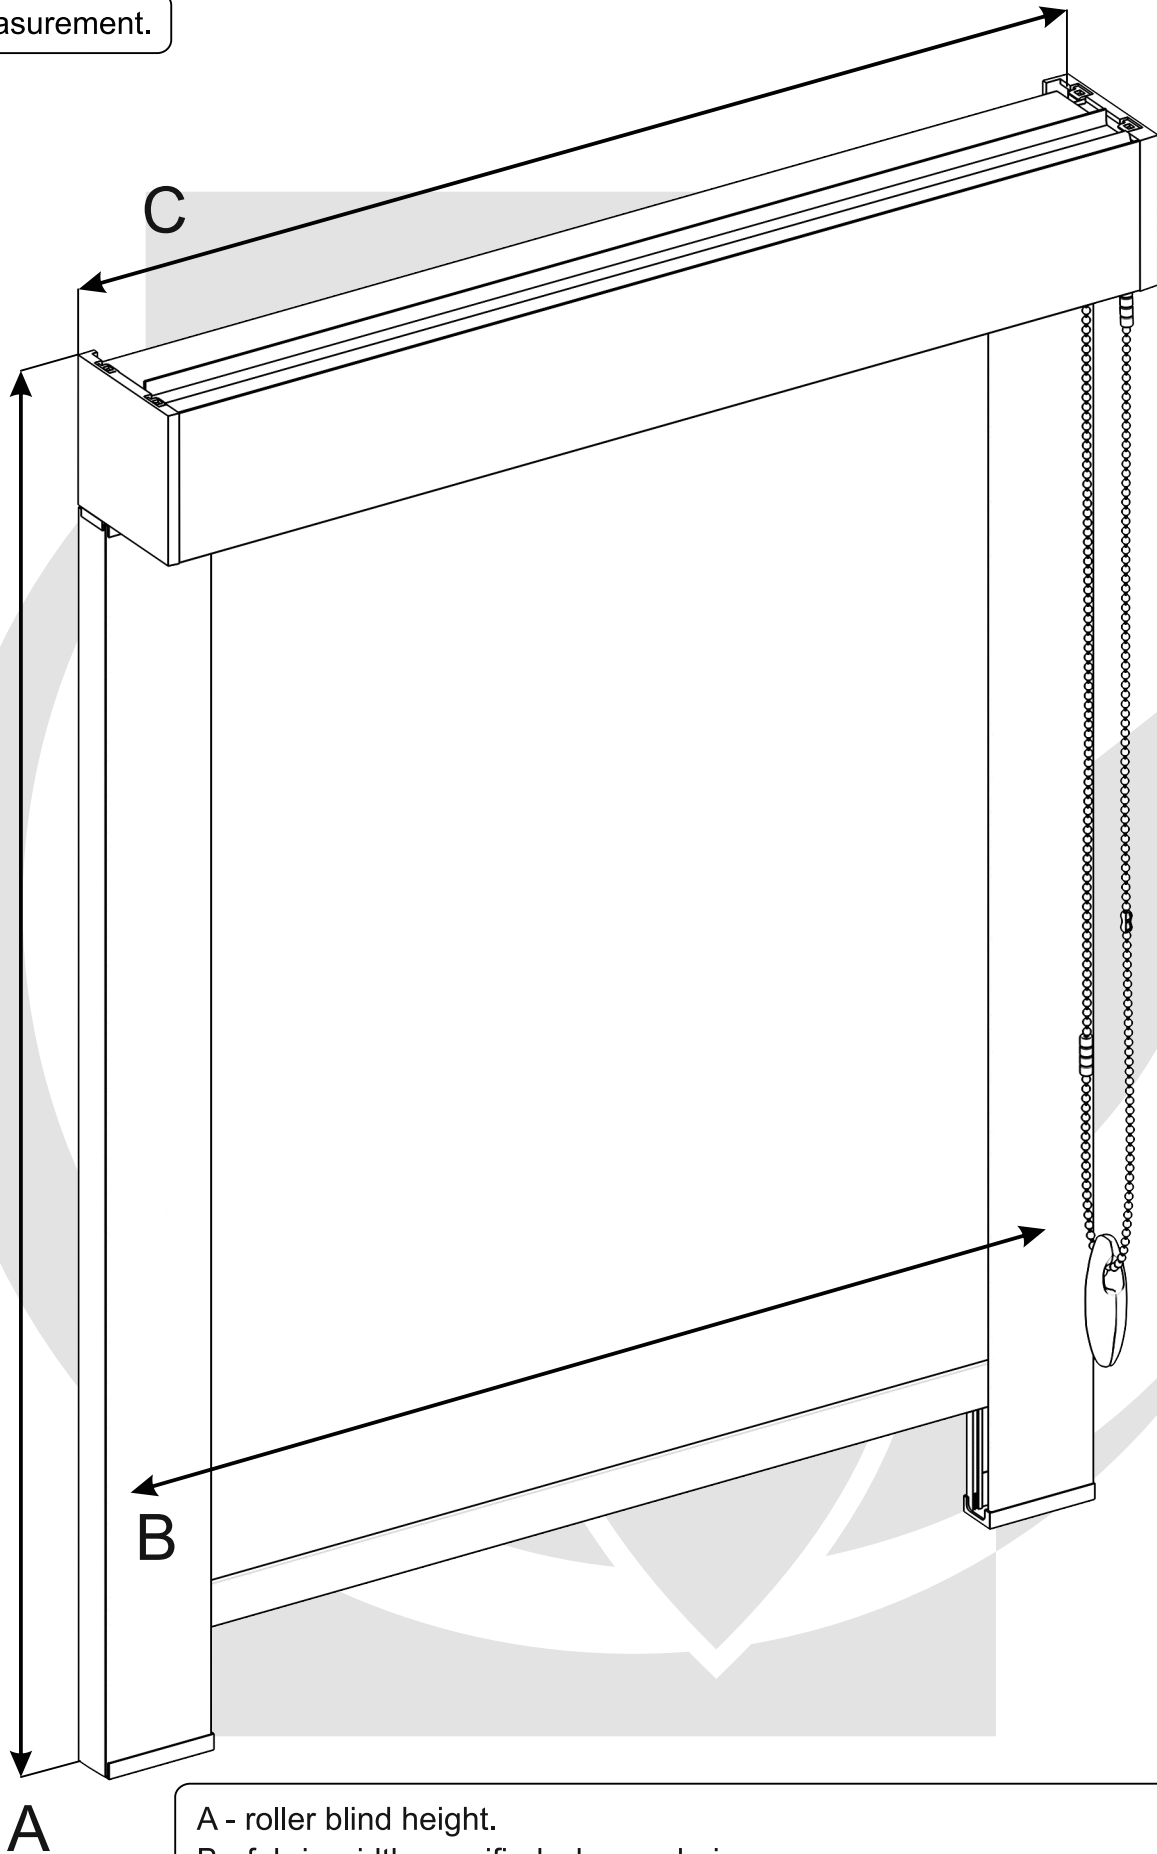

Installation instructions

Fabric roller blind Maxi Premium with side guides

Packaging content:

Depending on chosen variant 2 cassette types are available: *

- 1. Mount brackets.
- 2. Connectors.
- 3. Side guides.
- 4. Mounting angle irons for guides (surface mounting only).
- 5. Screws.
- 6. Chain-break connector.
- 7. Chain weight.

Measurement.

- A - roller blind height.
- B - fabric width specified when ordering.
- C - overall roller blind width exceeds fabric width by 47 mm.

Installing brackets - wall.

Installing brackets - ceiling.