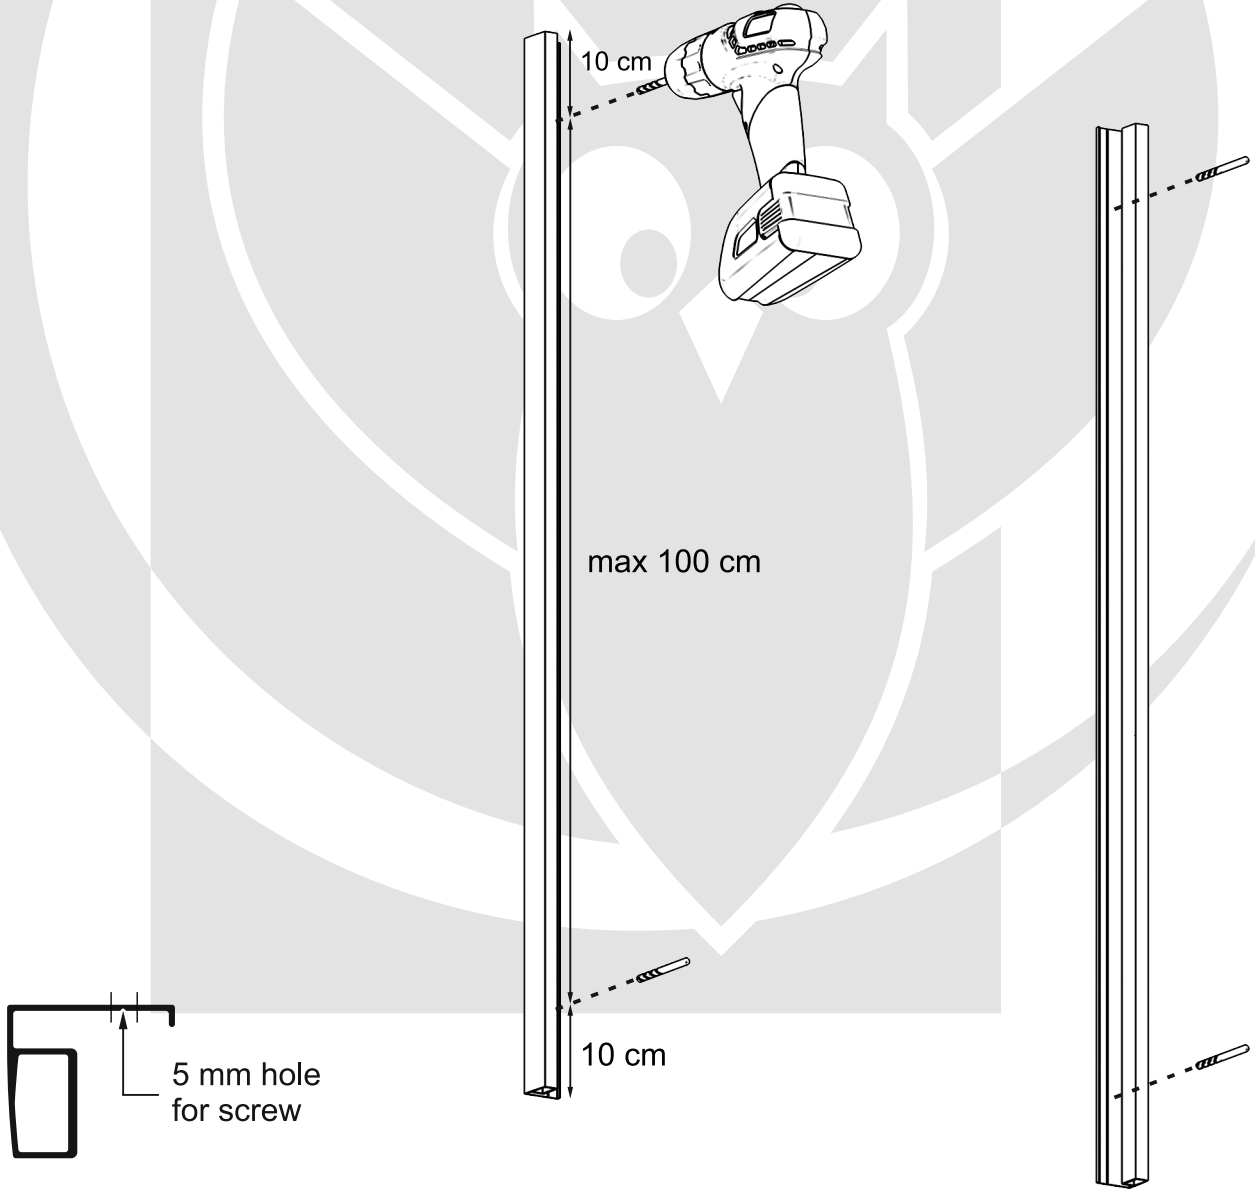

Installation instructions

Fabric roller blind Maxi Premium with side guides

Packaging content:

Depending on chosen variant 2 cassette types are available: *

- 1. Mount brackets.
- 2. Connectors.
- 3. Side guides.
- 4. Mounting angle irons for guides (surface mounting only).
- 5. Screws.
- 6. Chain-break connector.
- 7. Chain weight.

Measurement.

- A - roller blind height.
- B - fabric width specified when ordering.
- C - overall roller blind width exceeds fabric width by 47 mm.

Installing brackets - wall.

Installing brackets - ceiling.

Installing roller blind.

Installing roller blind.

Mounting of side guides – in a recess.

Drilling the holes in side guides.

Mounting the guides in a roller blind.

Screwing the side guides.

Mounting the side guides – surface mounting.

Drilling the holes in mounting angle irons for side guides.

Mounting of mounting angles irons for side guides.

Screwing the mounting angle irons for side guides.

Drilling the holes in side guides.

Mounting the guides in a roller blind.