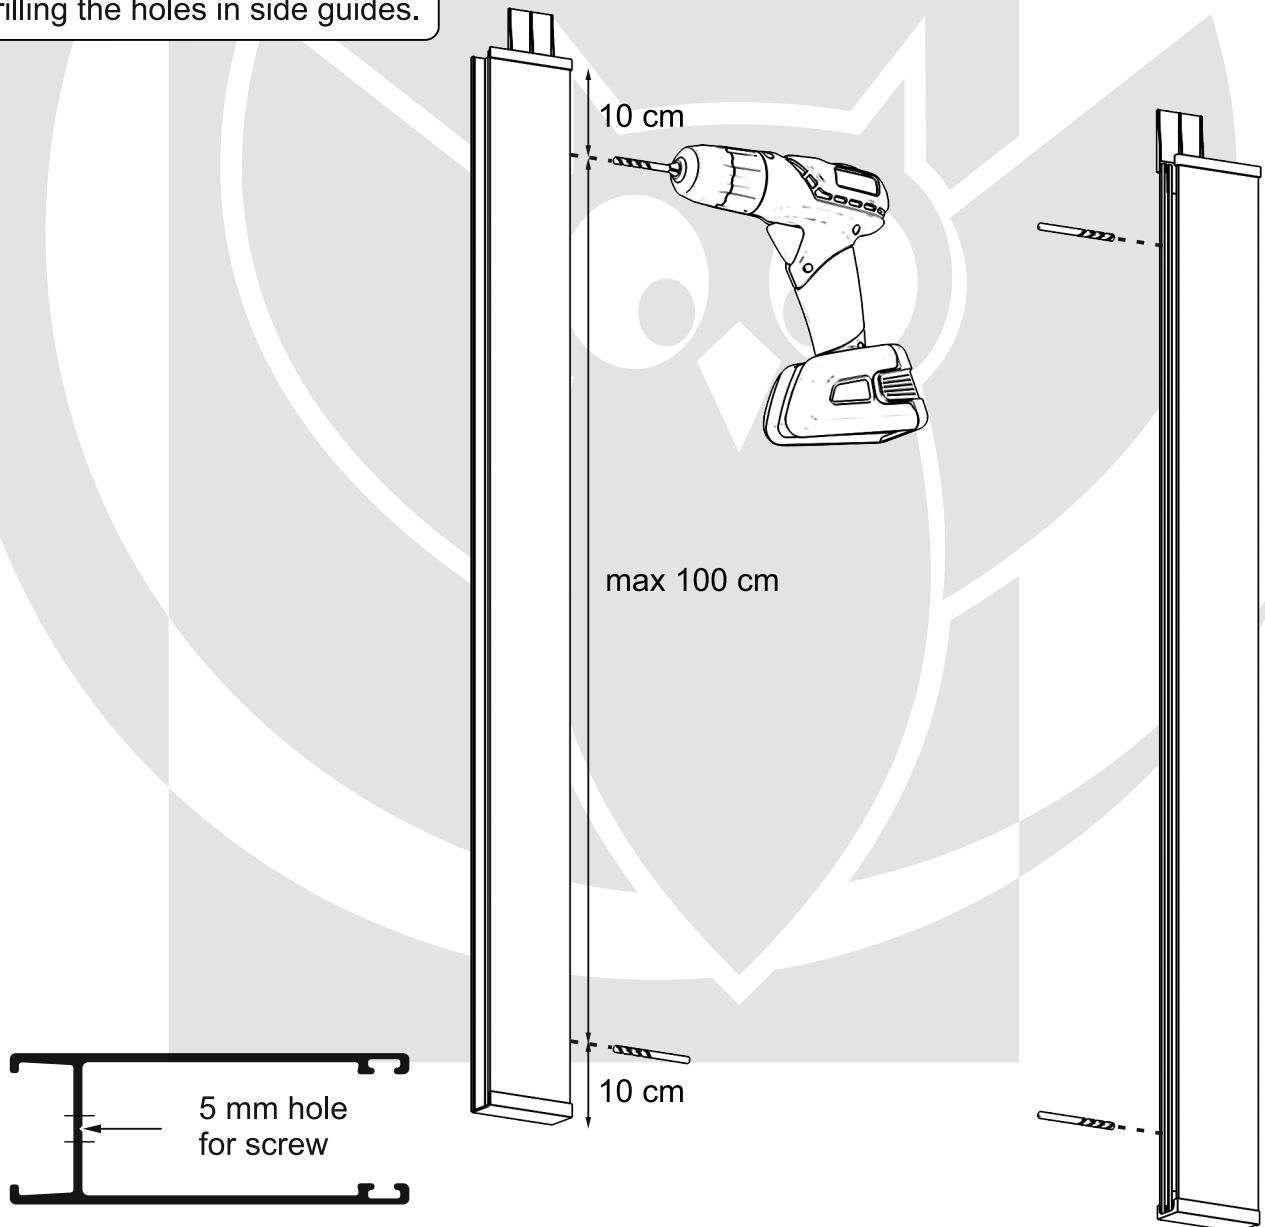

Installation instructions

Fabric roller blind Maxi Premium with side guides

Packaging content:

Depending on chosen variant 2 cassette types are available: *

- 1. Mount brackets.
- 2. Connectors.
- 3. Side guides.
- 4. Mounting angle irons for guides (surface mounting only).
- 5. Screws.
- 6. Chain-break connector.
- 7. Chain weight.

Measurement.

- A - roller blind height.
- B - fabric width specified when ordering.
- C - overall roller blind width exceeds fabric width by 47 mm.

Installing brackets - wall.

Installing brackets - ceiling.

Installing roller blind.

Installing roller blind.

Mounting of side guides – in a recess.

Drilling the holes in side guides.

Mounting the guides in a roller blind.

Screwing the side guides.

Mounting the side guides – surface mounting.

Drilling the holes in mounting angle irons for side guides.

Mounting of mounting angles irons for side guides.

Screwing the mounting angle irons for side guides.

Drilling the holes in side guides.

Mounting the guides in a roller blind.