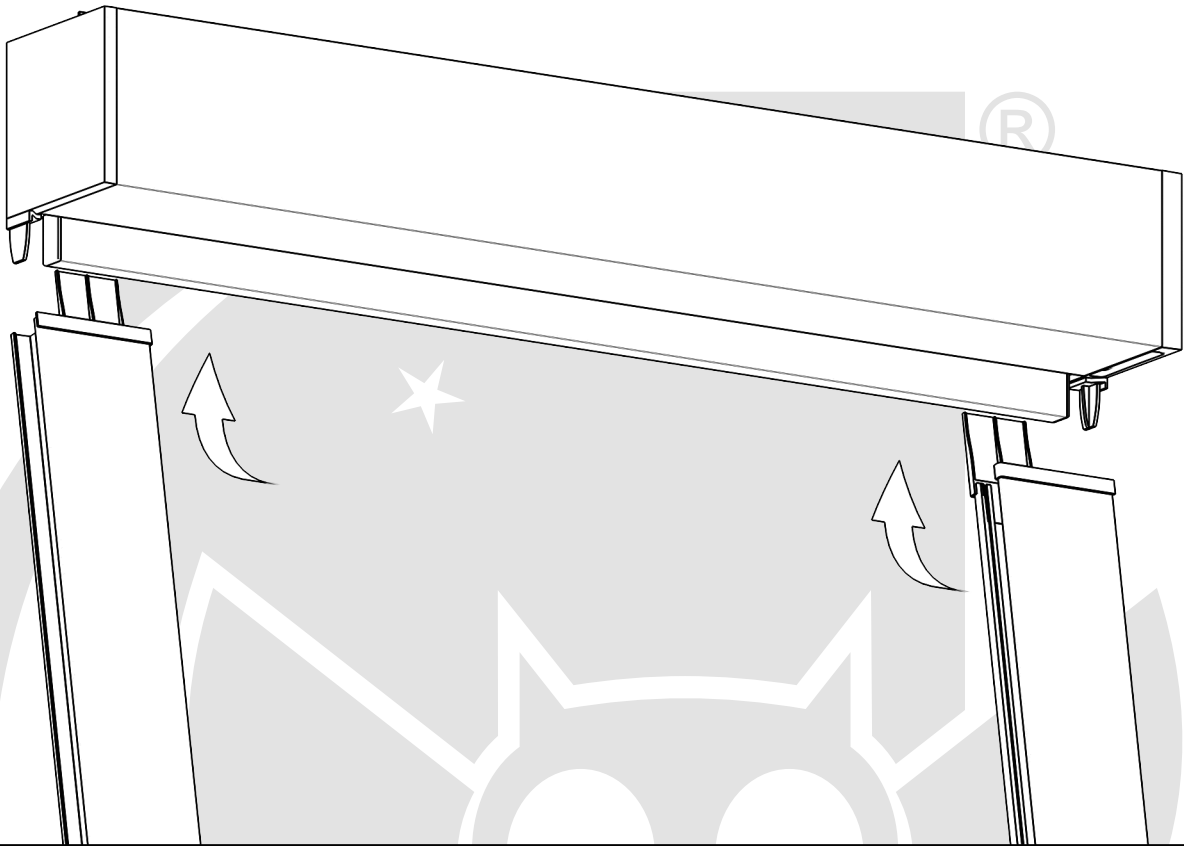

Installation instructions

Fabric roller blind Maxi Premium with side guides

Packaging content:

Depending on chosen variant 2 cassette types are available: *

- 1. Mount brackets.
- 2. Connectors.
- 3. Side guides.
- 4. Mounting angle irons for guides (surface mounting only).
- 5. Screws.
- 6. Chain-break connector.
- 7. Chain weight.

Installing roller blind.

Installing roller blind.

Mounting of side guides – in a recess.

Drilling the holes in side guides.

Mounting the guides in a roller blind.

Screwing the side guides.

Mounting the side guides – surface mounting.

Drilling the holes in mounting angle irons for side guides.

Mounting of mounting angles irons for side guides.

Screwing the mounting angle irons for side guides.

Drilling the holes in side guides.

Mounting the guides in a roller blind.