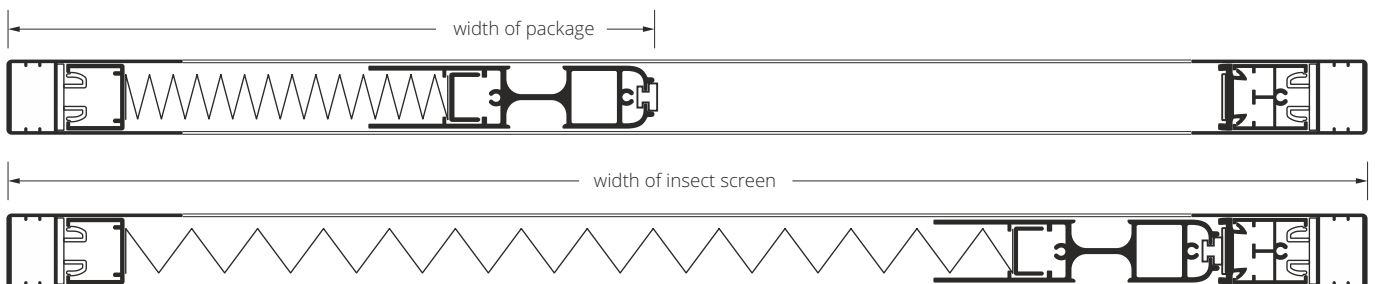

- guide handle and PPMO53 guide.

Insect screen with narrow sliding profile (used for a insect screens narrower than 3000 mm)

Insect screen with wide sliding profile (used for a insect screens wider than 3000 mm)