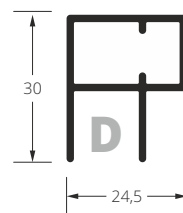

Top guide channel / lateral frame.