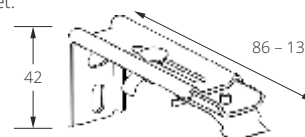

Mounting brackets

- type A – wall bracket.

- type B – ceiling bracket.