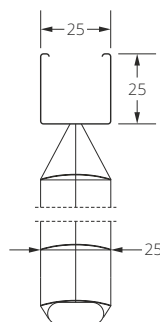

Correct closing of the blind.

Please note that horizontal blinds do not provide complete blackout in the room. The higher the shutter, the smaller is the closing of the slats.

- venetian blind closed properly:

- venetian blind closed improperly:

Dimensions of rails and slats

- Aluminium Venetian blinds on rail 25 x 25 are offered in 2 sizes of slats.

Slats 16 mm

Slats 25 mm

Available control options

- A and B – available with minimum width of blind: – 250 mm – with guarantee, – 230 mm – without guarantee.

A

B

- C i D – available with minimum width of blind: – 370 mm – with guarantee, – 330 mm – without guarantee.

C

D

Price includes

- mounting brackets: A – white, B – transparent, C – metal twist.
(amount of brackets depending on width of the blind: up to 110 cm - 2 pcs, 110 - 180 cm - 3 pcs, 180 - 240 cm - 4 pcs).
- swedish mechanism – brake + Auger gear (pic. 1).
- cleat – cord accumulation system (pic. 2).
- bottom brackets: hold down bracket + end cap with pin – 1 set. (pic. 3).
- mounting screws.