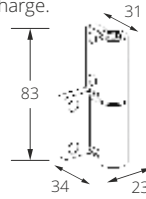

Dimensions in mm.

width

Net prices.

WARNING! For mosquito nets with the dimensions specified in bold frame, Fart-Produkt does not grant the warranty.

Self-closing hinges

- self-closing hinges in standard equipment – no extra charge.