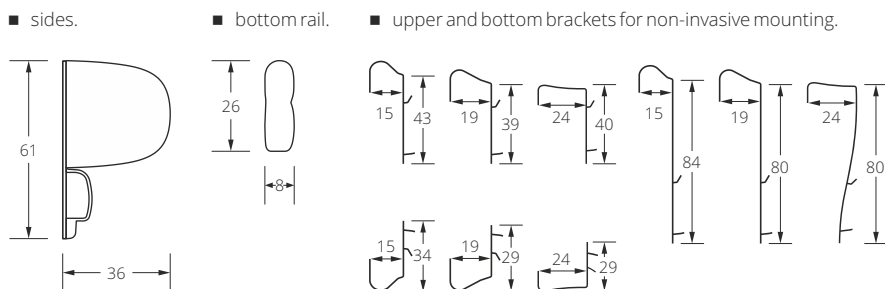

Drawings and dimensions

Fabric group DN										DN
up to	500	600	700	800	900	1000	1100	1200	1300	1400
500	24,4	27,8	30,8	34,2	37,2	40,3	43,3	46,4	49,7	52,5
600	26,4	29,4	33,0	36,3	39,9	43,2	46,5	50,1	53,2	56,7
700	27,7	31,3	34,8	38,7	42,3	45,9	50,0	53,3	57,2	60,7
800	29,0	33,1	36,9	41,1	44,7	49,1	52,6	56,7	60,6	64,7
900	30,6	34,7	39,1	43,2	47,6	51,4	55,8	59,9	64,3	68,7
1000	31,9	36,3	41,2	45,3	50,0	54,7	59,0	63,7	68,0	72,4
1100	33,6	38,2	42,8	48,0	52,4	57,6	62,2	66,9	71,8	76,7
1200	34,6	40,0	44,9	49,8	55,3	60,2	65,4	70,3	75,8	80,4
1300	36,2	41,3	47,1	52,2	57,7	63,1	68,3	73,7	79,2	84,6
1400	37,8	43,2	49,2	55,0	60,1	65,8	71,5	77,2	83,0	88,3
1500	38,9	44,8	50,7	57,1	62,8	68,8	75,0	80,7	86,4	92,6
1600	40,7	46,9	52,6	58,9	65,7	71,6	77,6	84,1	90,4	96,6
1700	41,8	48,8	55,1	61,3	68,1	74,9	80,8	87,0	93,8	100,3
1800	43,4	49,8	57,2	63,7	70,4	76,9	84,3	91,1	97,9	104,3
1900	44,7	51,7	58,7	66,1	73,1	79,9	86,9	93,9	101,3	108,3
2000	46,3	53,9	60,9	68,5	75,8	83,1	90,4	97,6	105,0	112,3
2100	47,9	55,2	63,0	70,6	77,9	85,7	93,0	101,2	108,4	115,9
2200	49,2	57,1	65,1	72,7	80,8	88,7	96,8	104,3	112,4	120,3
2300	50,2	58,9	67,3	75,4	83,8	91,6	100,0	107,4	115,8	124,5

Dimensions in mm.   width

Fabric group DNA										DNA
up to	500	600	700	800	900	1000	1100	1200	1300	1400
500	38,3	41,8	45,7	49,6	53,4	56,7	61,2	64,4	68,3	71,8
600	40,1	44,2	48,4	52,2	56,4	60,8	64,7	68,9	72,7	77,2
700	41,8	46,3	50,7	55,2	60,0	64,1	68,5	73,0	77,8	82,2
800	44,0	48,7	53,4	58,2	62,9	67,7	72,4	77,5	82,2	87,0
900	45,4	50,7	55,8	61,5	66,5	71,3	76,6	81,6	86,7	91,7
1000	47,2	52,5	58,5	63,8	69,5	74,8	80,4	85,8	91,4	97,0
1100	49,3	54,9	61,2	67,1	72,4	78,7	84,6	90,2	96,2	102,1
1200	51,0	57,0	63,2	69,8	75,7	82,2	88,2	94,4	100,6	107,1
1300	52,5	59,3	66,2	72,4	79,2	85,5	92,0	99,2	105,7	111,6
1400	54,6	61,7	68,5	75,4	82,2	89,6	96,2	103,0	109,8	117,0
1500	56,1	63,5	70,9	78,4	85,2	92,6	100,0	107,4	114,6	122,0
1600	58,2	65,9	73,6	80,7	89,0	96,8	103,9	111,3	119,0	126,7
1700	60,0	68,0	76,0	84,0	92,0	100,0	108,3	115,7	124,1	131,8
1800	61,7	70,0	78,7	86,7	95,3	103,3	112,2	120,2	128,5	137,1
1900	63,2	71,8	80,7	89,9	98,8	107,1	116,1	124,1	133,0	141,6
2000	65,0	74,2	83,7	92,3	101,8	110,4	120,2	128,2	137,7	146,6
2100	67,4	76,3	86,1	95,3	105,1	114,6	124,1	132,4	142,2	151,4
2200	68,9	78,4	89,0	98,2	108,6	117,8	128,2	136,8	146,9	156,4
2300	70,7	80,1	91,4	101,2	112,2	121,4	132,1	140,7	151,6	161,8

Net prices.   width