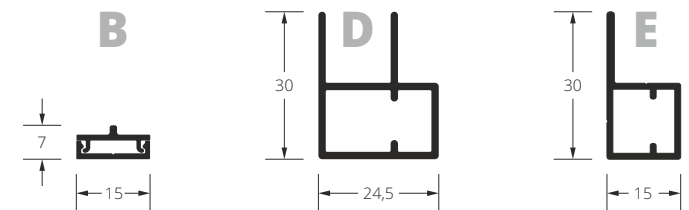

Bottom guide channels.