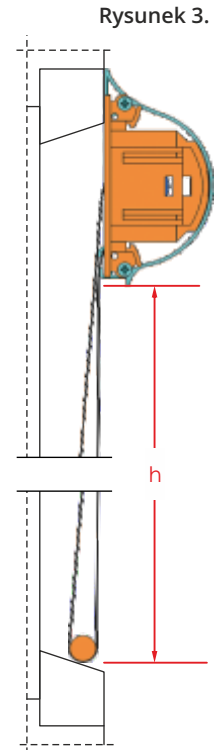

Order form

Roller blinds **Gracja „Day & Night” ALU**.

Fart Produkt ul. Towarowa 3, 87-100 Toruń
tel. 56 623 55 77, export@fartprodukt.pl

Purchaser

.....

..... Suggested date of delivery

width of blind (tick the right box [mm]) <input type="checkbox"/> standard <input type="checkbox"/> total	width of fabric [mm] (only when it's other than standard)	height of blind** (tick the right box [mm]) <input type="checkbox"/> standard <input type="checkbox"/> guide channels <input type="checkbox"/> total	height h (explanation under the table and on pic. 3)	quantity [pcs]	control [L/R]	fabric name	equipment colour (cassette, guide channels)	side guide			height of mounting*	notes
								standard	arched	wide (only white)		