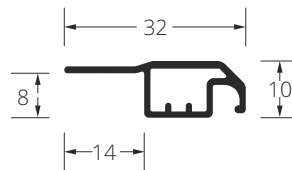

Dimensions of profiles

- profile with flange.

- profile without flange.