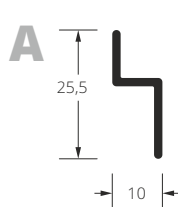

- bottom guide channels.