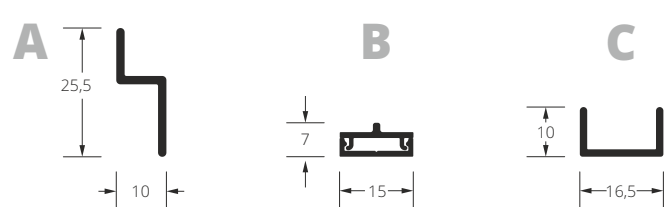

- bottom guide channels.