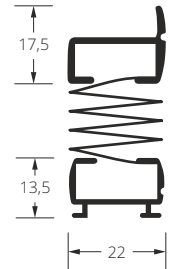

Drawing

Variant 12N

- net prices – VAT is not included.
- variant 12 – 70 % surcharge on given prices.
- for pricing: width = X, height = (X × 3,14) × 0,5.
- on the scheme of variant: black colour – fixed rail, gray colour – movable rail.
- stencil required to start the production.

Available colours of rail

Standard colours – gloss	white RAL 9016, brown 8017, beige 1015
Anodised	silver

Dimensions min. and max.

min. width (mm)	200
max. width (mm)	600

ATTENTION! Above the given dimensions, rail bendings may occur.