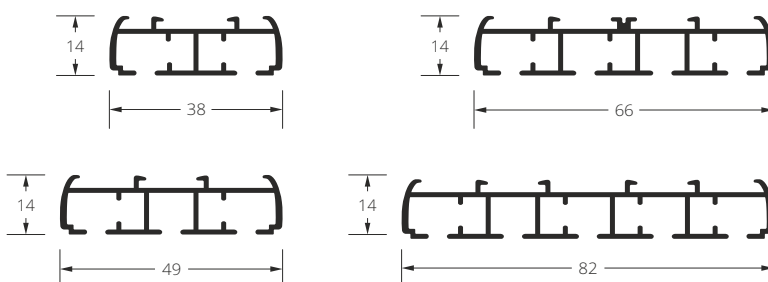

Drawings of headrails (from 2 to 5 tracks)

Mounting brackets

- wall brackets.

- ceiling brackets.

- the size of bracket depends on the size of headrail.

Drawings of upper and bottom bar

- on order form please choose the way of installing the fabric on upper bar

– option 1 – visible upper bar.

– visible bottom bar.

– option 2 – fabric installed on a velcro. No upper and bottom bar visible.

Cost of fabric

Name of fabric	width	€/ rm	Name of fabric	width	€/ rm
Len	1800	12,50	Starlet	2400	25,00
K, A	2000	15,00	C, Sorisa effect, Sorisa shine	2000	32,50
Woda, Bursztyn, Fluort, Szmaragd, Jakant	1800	15,00	Onda	2300	32,50
F, Presto	2000	20,00	Duro Screen	2350	32,50
B, Sorisa, Metallic	2000	25,00	D	2000	60,00
PAP	1800	25,00	Starflex DIO	2400	60,00

Caution

- net prices – VAT is not included
- headrail connector 2, 3, 4 tracks - 12,00 € net, 5 tracks 18,25 € net.
- additional control handle – 6,50 € net.
- magnetic control handle (plate) 12,50 € net.

Electric drive

Motor*	395,00 € net
Power supply	54 € net
4 channels remote control	78,75 € net
Battery tube – option instead of power supply	38,00 € net

* the motor in white, always mounted behind the rail on the left side.