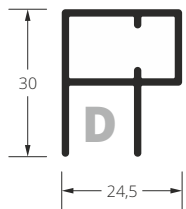

Guide channels

- top guide channel / lateral frame.