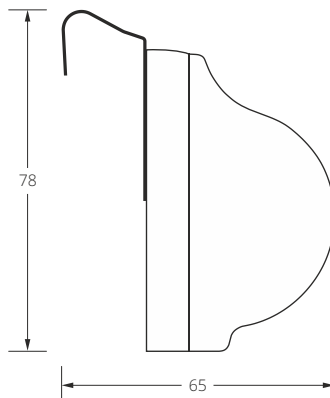

Dimensions in mm. height

Non-invasive montage

- non-invasive bracket.

- roller blind and bracket – section.

- roller blind with bracket.

Gracja – motors

- radio motor with built-in battery 0,3 Nm, 30 r./min., lifting capacity 2,5 kg – 127,50 € net.
- 1 channel remote control: 35 € net.
- 5 channel remote control: 40 € net.
- 15 channel remote control: 45 € net.