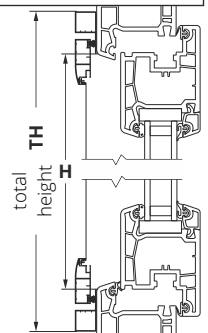

*A – opening by handle;

**B – opening by crossbar;

Order dimensioning:

- width / height for order = total width / height of insect screen.
- W / H = width and height from edge to edge of the frame.
- TW = W + min. 74 mm. TH = H + min. 74 mm.