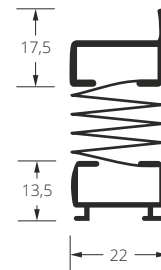

Variant 9

- net prices – VAT is not included.
- for pricing please use the biggest width.
- on the scheme of variant: black colour – fixed rail, gray colour – movable rail.
- optional – slanting masking-rail – surcharge 5 € zł net for running meter (max. width 1600 mm).
- surcharge for steel cable guide + 10 % (necessary for blinds mounted horizontally).
- control wand 10 € / rm (max. 2 m.).
- non-invasive brackets +8 € net/set. (available colours: white, gray, light brown, dark brown).

Available colours of rail		surcharge
Standard colours – gloss	white RAL 9016, brown 8017	—
Standard colours – mat	anthracite RAL 7016, black RAL 9005	—
Structural painting	winchester, golden oak, walnut, mahogany*, swamp oak*, pine*	20 %
Anodised	silver	—

Dimensions min. and max.	
min. width (mm)	140
max. width (mm)	**
max. height (mm)	2600

** telephone consultation required
ATTENTION! Above the given dimensions, rail bendings may occur.

* not available in the slanting masking rail

Drawing

Variant 10*

- net prices – VAT is not included.
- for pricing please use the biggest width.
- on the scheme of variant: black colour – fixed rail, gray colour – movable rail.
- optional – slanting masking-rail – surcharge 5 € zł net for running meter (max. width 1600 mm).
- surcharge for steel cable guide + 10 % (necessary for blinds mounted horizontally)**.
- control wand 10 € / rm (max. 2 m.).
- non-invasive brackets +8 € net/set. (available colours: white, gray, light brown, dark brown).
- *used, when after reducing width X – Y the result is **smaller** than or equal to 300 mm.