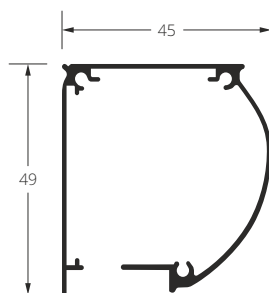

- hook bar:

- click bar:

Sections & dimensions

■ cassette.

■ standard side guide.

■ side guide with off-set.

Product description

- 49 mm high aluminium cassette.
- 32 mm wide aluminium side guides (surcharge for guides with off-set).
- shaft with spring system.
- net made of fiberglass in gray colour.
- PVC components (except net) available only in white, brown and black colour.
- cassette, side guides, bottom bar available in: white RAL 9003, brown RAL 8017, antracite RAL 7016. walnut (surcharge), golden oak (surcharge), winchester (surcharge).
- maximum size of insect screen is defined by price matrix.