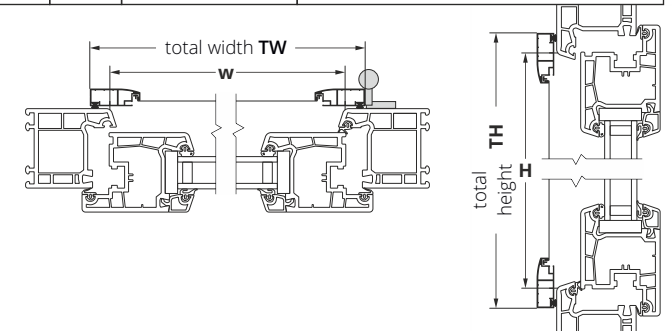

*A – opening by handle;

**B – opening by crossbar;

Order dimensioning:

- width / height for order = total width / height of insect screen.
- W / H = width and height from edge to edge of the frame.
- TW = W + min. 20 mm. TH = H + min. 20 mm.