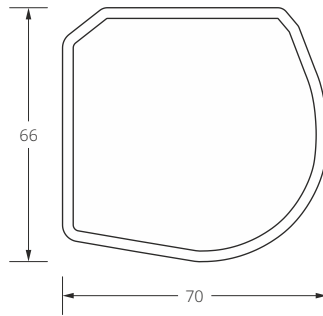

Dimensions

■ cassette.

■ bottom rail.

■ brackets.