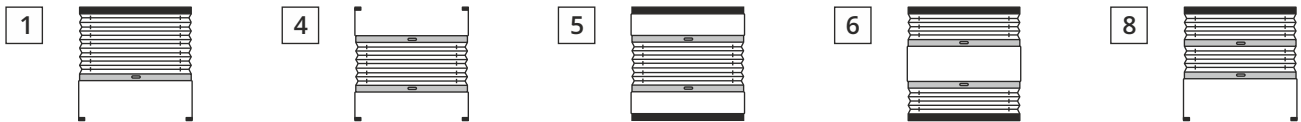

Strings holes depending on the width of the pleated blind

Width of pleated blind – up to 450 mm	2 holes
Width of pleated blind – from 460 mm up to 660 mm	3 holes
Width of pleated blind – from 670 mm up to 960 mm	4 holes
Width of pleated blind – from 970 mm up to 1270 mm	5 holes
Width of pleated blind – from 1280 mm up to 1640 mm	6 holes

Information and comments:

- slight differences in the colour shades of fabrics and components are acceptable,
- technical data given in fabric samples, e.g. grammage, are average values. Fabric parameters may slightly differ from the given values, depending on the specific production batch.

Operation:

- depending on chosen variant to operate the pleated blind are used the strings or the handles planted of the top and bottom rails,
- the pleated blind should be controlled gently in a vertical plane,
- pleated blind twitching while operating may result in the strings breaking or damaging the fabric, which is not covered by the warranty,
- the pleated blind should be systematically folded and unfolded to prevent the fabric straightening, especially in rooms exposed to high sunlight, e.g. on the south side.

Available variants of pleated blinds

P. 111 - 113.

P. 114 - 115.