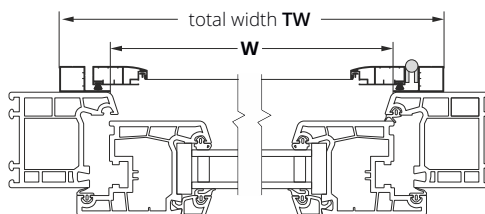

Properly dimensioning

- width / height for order = total width / height of insect screen.
- **W / H** = width and height from edge to edge of the frame.
- **TW = W + min. 74 mm. TH = H + min. 74 mm.**