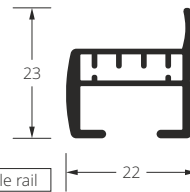

- slanting masking-rail (option at extra cost 5 € net per running meter of pleated blind's width in variants: 1, 4, 8, 9, 10).

- reinforced rail is used in variants: 1, 4, 5, 6, 8, 9, 10 above 1000 mm width.