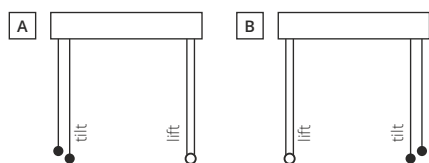

Available control options

- A and B – control by cords.
  Available with minimum width: – 450 mm – with guarantee;
  – 300 mm – without guarantee;