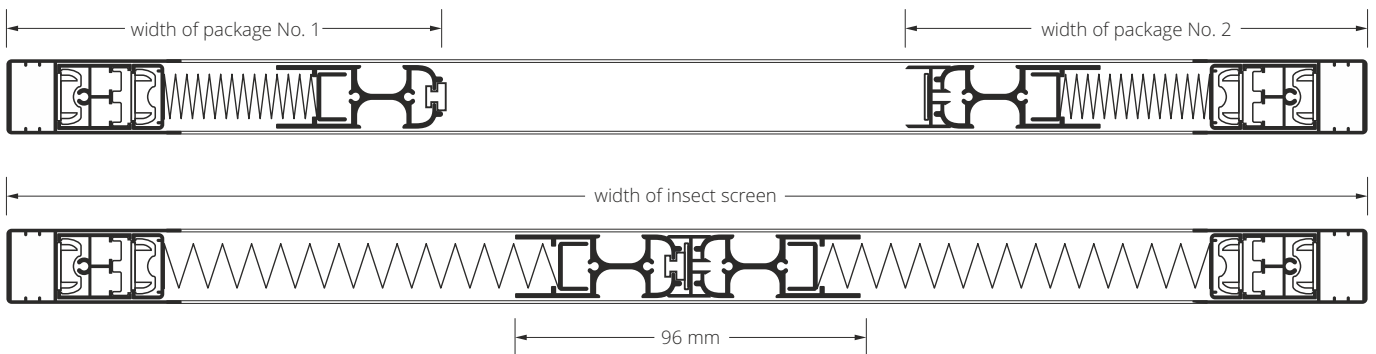

Sections and dimensions of profiles for double and corner pleated insect screen

- Narrow sliding profile used for an insect screen narrower than 3000 mm.

- Wide sliding profile used for an insect screen wider than 3000 mm.

- guide channels.

- glued bottom channel.

- glued or screwed bottom channel.

- glued or screwed slanting bottom channel.

Installation of a pleated insect screen on the PPMO53 guide of external roller shutter

- in pleated insect screen mounted under an external roller shutter (with a guide PPMO53 with an off-set), side guides of the mosquito net are not used. The handles, into which the pleated insect screen is attached, are screwed directly to the guides of the external roller shutter.

- guide handle and PPMO53 guide.

Insect screen with narrow sliding profile (used for a insect screens narrower than 3000 mm)