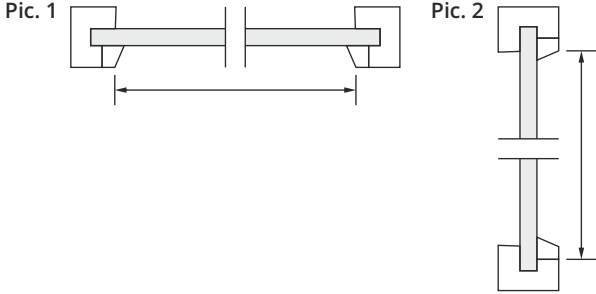

Order form

Roller blinds **Gracja PVC.**

Fart Produkt ul. Towarowa 3, 87-100 Toruń
tel. 56 623 55 77, export@fartprodukt.pl

Purchaser .....

.....

..... Suggested date of delivery .....

width of blind (tick the right box [mm]) ☐ standard ☐ total	width of fabric [mm] (only when it's other than standard)	height of blind** (tick the right box [mm]) ☐ standard ☐ guide channels ☐ total	quantity [pcs]	control [L\R]	fabric name	equipment colour (cassette, guide channels)	side guide		height of mounting*	notes
							standard	arched		

Standard width: width of cassette (without sides and end caps) Measurement made between edges of glazing bead (**pic. 1**).

Total width: width of cassette with sides and end caps.

Width of fabric: indicate only when it's other than standard, width of fabric it is 14 mm smaller than standard roller blind width - **pic. 1**.

Standard height (pic. 2): from the edge of top glazing bead to the end of bottom glazing bead

Height of guide channels: length of guide channels only.

Total height: height of cassette + guide channels.

* necessary to make the product that meets safety standards especially in terms of protecting young children from strangulation of the hanging loop.

** maximum height (depending on fabric group) can be checked on page 83.

Caution: in case you don't tick the box of width and height, given dimensions will be treated as standard.