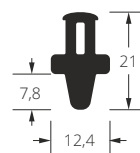

Connecting gasket

- the gasket connects the pushed together mosquito net frames.
- it is permanently inserted in one of the frames and it slips into the second one when they both are connected.