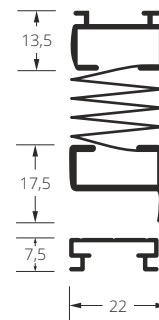

Scheme

Drawing

Variant 3

- net prices – VAT is not included.
- on the scheme of variant: black colour – fixed rail, gray colour – movable rail.
- steel cable guide – no surcharge.
- control wand 10 € / rm (max. 2 m).