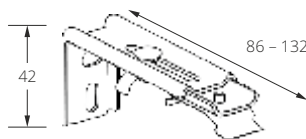

- brackets*.

* A type
wall mounting