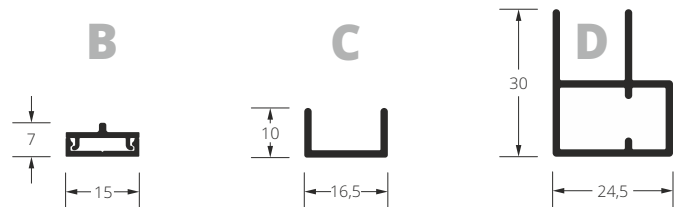

Guide channels

- top guide channel / lateral frame.

- bottom guide channels.

Colours

- white RAL 9016, dark brown RAL 8019, antracite RAL 7016.
- woodlike: golden oak, walnut, winchester (structural painting surcharge 25 %).
- any RAL colour (surcharge 37,50 € net).

Additional options

- reinforced net (gray or black colour) – 25,00 € net/m² (only when a crossbar is used), (Net made of polyester with PVC coating - fiberglass 36%, PVC 64%).

Maximum size of insect screen

- insect screen without crossbar 1100 x 2200.
- insect screen with crossbar 1500 x 2500.

Dimensions given when ordering

- width and height of external frame with guide channels.

Exit for animals

- pet exit mounted on the net is available for an extra charge (see page 42 for more information).

PRICE: 106,50 € m²

of total dimension of the frame