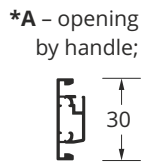

Order form

Frame insect screens – door version. Type 2 with casing and bottom sealing.

Fart Produkt ul. Towarowa 3, 87-100 Toruń
tel. 56 623 55 77, export@fartprodukt.pl

Purchaser .....

.....

..... Suggested date of delivery .....

width [mm]	height [mm]	quantity [pcs]	colour of profile	colour of net	side of hinges (sight from outside)	crossbar type		bottom filling		crossbar installation height	notes
						A*	B**	low (100 mm)	high (300 mm)		

- set of 3 ALU hinges; (3 ALU hinges with spring)

Order dimensioning:

- width / height for order = total width / height of insect screen.
- **W** = width from edge to edge of the frame.
- **H** = height from the edge of the frame to the floor.
- **TW** = W + min. 74 mm. **TH** = H + min. 37 mm.