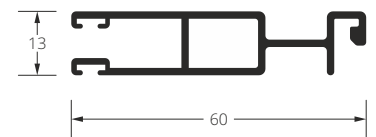

Profiles of mosquito net frame

- insect screen profile.

- crossbar.