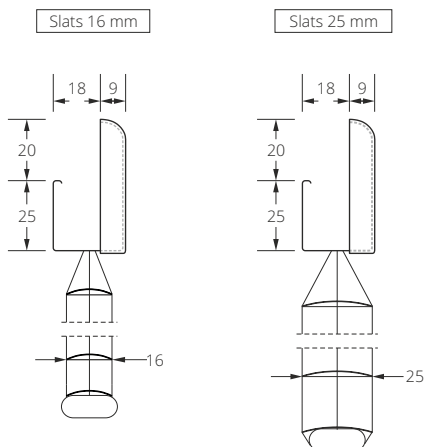

Venus standard

- aluminium venetian blind mounted on the window sash by the glass.
- control – swedish mechanism – stick & cord

Venus

- aluminium venetian blind mounted on the window sash by the glass.
- control – ball chain.

Dimensions of rail and slats

- Venus venetian blinds are offered in two widths of aluminum slats - 16 and 25 mm.
- Venus standard venetian blinds are offered in two widths of aluminum slats - 16 and 25 mm, and in one width of wooden slats - 25 mm.

Available control options

- minimum width of Venus Standard blind:
 - aluminum slats – 300 mm.
 - wooden slats – 330 mm.
- minimum width of Venus blind:
 - aluminum slats – 300 mm.

L

P

Price includes

- rails and equipment in colours: