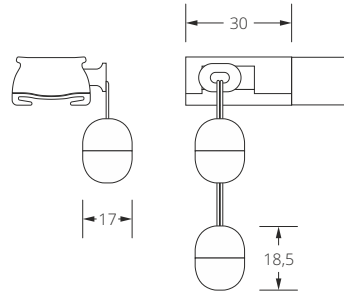

Available variants of pleated blinds

P. 111 - 113.

P. 114 - 115.

P. 116 - 117.

P. 118 - 121.

Control (depending on Variant)

- handles (amount of handles depending on the width of rail (up to 1000 mm - 1 handle, above 2 handles)
- cords.