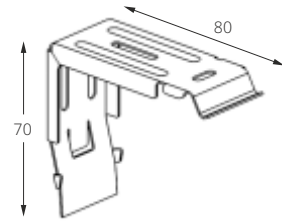

Bracket.

Guide.