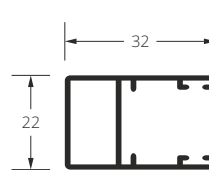

- hook bar:

- click bar:

Sections & dimensions

■ cassette.

■ standard side guide.

■ side guide with off-set.

Product description

- 49 mm high aluminium cassette.
- 32 mm wide aluminium side guides (surcharge for guides with off-set).
- shaft with spring system.
- net made of fiberglass in gray colour.
- PVC components (except net) available only in white, brown and black colour.
- cassette, side guides, bottom bar available in: white RAL 9003, brown RAL 8017, antracite RAL 7016. walnut (surcharge), golden oak (surcharge), winchester (surcharge).
- maximum size of insect screen is defined by price matrix.