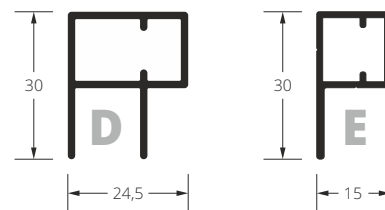

Top guide channel / lateral frame.