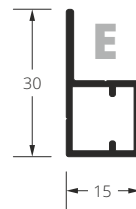

- bottom guide channels.