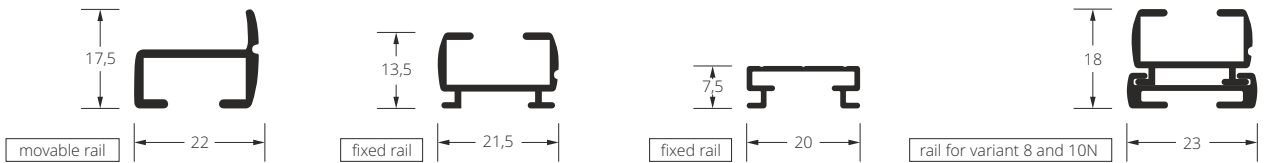

- standard handle in the colour of the rail.

- transparent handle, used with extension wand.

Magnets

- in Variants 4, 5, 9, 10 we can install supportive magnets (surcharge).

Drawings of rails used in variants operated by handles