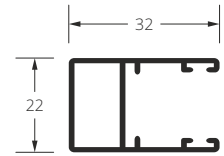

Dimensions in mm.

→ possibility of mounting slow down mechanism above width 600 mm.

← width →

Net prices.

height ↓

Sections & dimensions

■ cassette.

■ standard side guide.