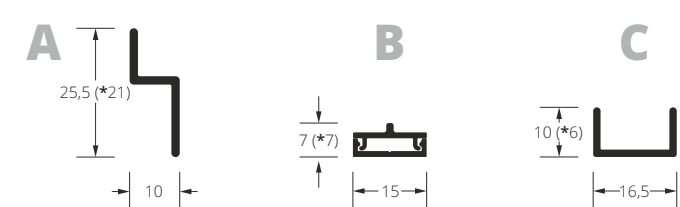

Bottom guide channels.