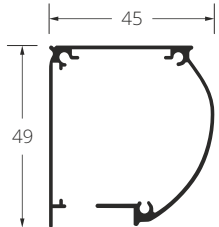

Order form

Rolling insect screens – vertical.

Fart Produkt ul. Towarowa 3, 87-100 Toruń
tel. 56 623 55 77, export@fartprodukt.pl

Purchaser .....

.....

..... Suggested date of delivery .....

total size of insect screen		quantity [pcs]	colour of cassette, guide channels and bottom bar							type of bottom bar		type of guide channels		slow down mechanism*	notes
width [mm]	height [mm]		white RAL 9003	brown RAL 8017	anthracite RAL 7016	veneer golden oak	veneer walnut	veneer winchester	painting RAL	hook bar Pic. 4	click bar Pic. 5	standard Pic. 2	with off set Pic. 3		

1. In case you don't indicate type of bottom bar – we install click bar.

2. In case you don't indicate type of guide channels – we use standard guide channels.

3. Insect screens are made only with gray net.

4. Painted insect screens require indicating colour of PVC elements. Available PVC colours : white, brown and black.

*slow down mechanism available above width 600 mm.

Pic.1 Cassette.

Pic.4 Hook bottom bar.

Pic.5 Click bottom bar.