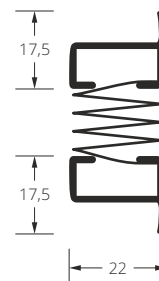

Scheme

Drawing

Available colours of rail		surcharge
Standard colours – mat	white RAL 9016, brown RAL 8017, anthracite RAL 7016, black RAL 9005, beige RAL 7008	—
Structural painting	winchester, golden oak, walnut, mahogeny*, swamp oak*, pine*	20 %
Anodised	silver	—

Dimensions min. and max.	
min. width (mm)	180
max. width (mm)	1300
max. height (mm)	2600

ATTENTION! Above the given dimensions, rail bendings may occur.

* not available in the slanting masking rail