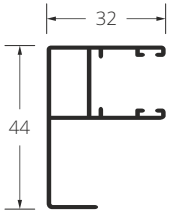

Pic.3 Guide channel with off-set.

Pic.4 Hook bottom bar.