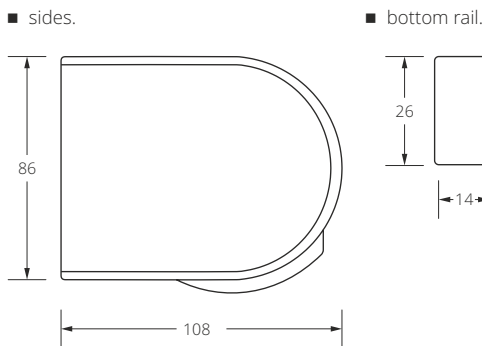

Drawings and dimensions

Group 2 – A					
up to	3000	3200	3400	3600	3800
2000	334,9	353,7	372,4	391,2	409,9
2200	338,7	358,1	377,5	396,9	416,3
2400	342,6	362,0	381,4	400,8	
2600	346,3	366,4	386,5	406,5	
2800	350,2	370,2	390,3	410,3	
3000	354,0	374,0	394,0	414,0	
3200	357,8	377,8	397,8	417,8	
3400	361,6	381,5	401,5	421,5	
3600	365,5	385,3	405,2	425,2	
3800	369,3	389,1	409,0	428,8	
4000	373,2	392,9	412,7	432,5	

mechanism 1:1 ← **2**

→ mechanism 3:1

Group 4 – B, Starlet, Mila*					
up to	3000	3200	3400	3600	
2000	401,1	424,3	447,5	470,8	
2200	410,6	434,5	458,3	482,2	
2400	420,2	444,6	469,2	493,7	
2600	429,7	454,9	480,0	505,1	
2800	439,2	465,0	490,8	516,5	height
3000	448,8	475,2	501,7		
3200	458,4	485,5	512,6		
3400	467,9	495,7	523,5		
3600	477,5	506,0	534,5		
3800	487,0	516,3	545,4		
4000	496,6	526,6	556,3		

mechanism 3:1 → *Limited to a width of 3400mm only

Group 4 – SCR			
up to	3000	3200	3400
2000	401,1	424,3	447,5
2200	410,6	434,5	458,3
2400	420,2	444,6	469,2
2600	429,7	454,9	480,0
2800	439,2	465,0	490,8
3000	448,8	475,2	501,7
3200	458,4	485,5	
3400	467,9	495,7	
3600	477,5	506,0	
3800	487,0	516,3	
4000	496,6	526,6	

mechanism 3:1 → **4**

Group 6 – Starflex				
up to	3000	3200	3400	3600
2000	725,5	773,5	821,5	869,5
2200	763,7	814,9	866,2	917,4
2400	798,1	851,9	905,6	959,4
2600	836,9	893,8	950,8	1007,8
2800	869,9	920,5	971,1	1021,7
3000	871,8	925,6	979,4	
3200	873,8	930,7	987,7	
3400	875,7	935,8	996,0	
3600	877,6	941,0	1004,2	
3800	879,6	946,1	1012,5	
4000	881,5	951,2	1020,8	

mechanism 3:1 → **6**

width