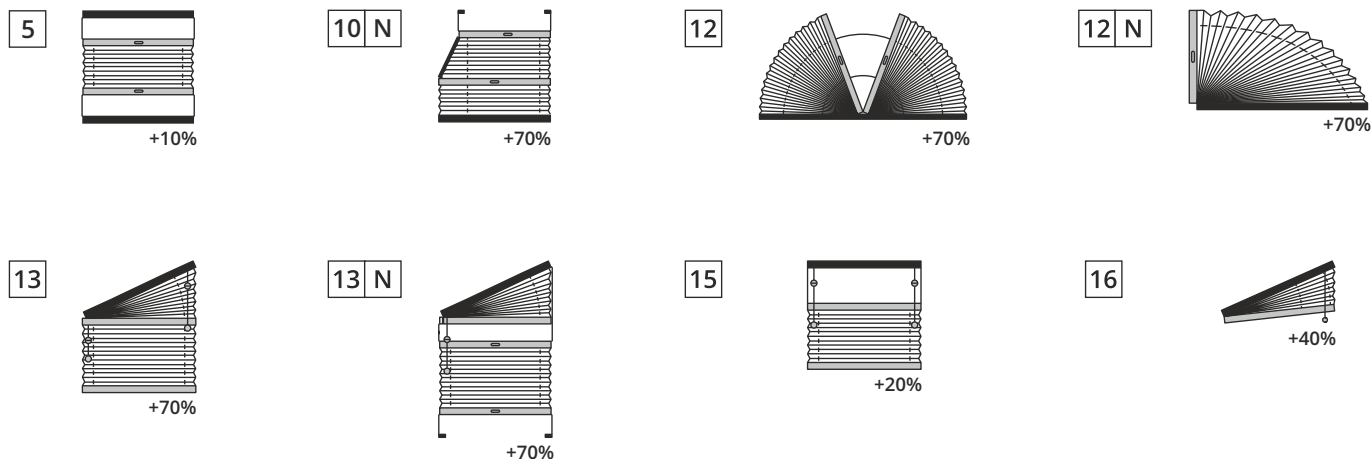

ATTENTION!

1. For each pleated blind, which is not manufactured by Fart Produkt 12,50 € should be added.

*2. In the case of replacing the fabric in variants: 5, 10N, 12, 13, 13N, 15 and 16, the above price should be increased by a percentage surcharge in accordance with the scheme: