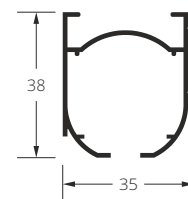

Cross-section of the rail

Available control configurations

Mounting brackets

- **A type** – standard – screwed (wall and ceiling).

- **C type** – non-invasive (extra chargé 5 € net/apiece).

Caution

- roman shades are offered in 3 production variants that differ in the tunnels sewing way in the fabric.
- in all models, the distance between the tunnels is 300 mm, while the last field is a difference indivisible by 300 mm, but not less than 100 mm and not more than 390 mm. (Example: roller shutter height 1900 mm = 6 fields of 300 mm each + last 100 mm).
- the rail, accessories and PVC ball chain are available in white as standard and the colour of the thread is matched to the colour of the fabric. For an additional fee - 7.00 € net/pcs. – a metal ball chain in silver or gold is available.
- slight discrepancies in colours and patterns of fabrics are allowed.
- net prices.
- the maximum height and width varies depending on the selected fabric. For fabrics Nicea, Lizbona, Sofia and Roma = 3000 mm* and for other fabrics = 2800 mm.

Maximum and minimum dimensions

maximum and minimum dimensions		
	minimum	maximum
width	400 mm	2800/3000* mm
height	600 mm	2800/3000* mm

Technical tables

number of tunnels	
height of the shade	number of tunnels
up to 600 mm	1
900 mm	2
1200 mm	3
1500 mm	4
1800 mm	5
2100 mm	6
2400 mm	7
2700 mm	8
2800 mm	9

length of the ball chain	
height of the shade	length of the ball chain
up to 900 mm	500 mm
910 - 1250 mm	750 mm
1260 - 1450 mm	1000 mm
1460 - 1690 mm	1250 mm
1700 - 1940 mm	1500 mm
1950 - 2190 mm	1750 mm
2200 - 2440 mm	2000 mm
2450 - 2650 mm	2250 mm
above 2660 mm	2500 mm

number of brackets	
height of the shade	number of brackets
up to 900 mm	2 pcs.
910 - 1500 mm	3 pcs.
1510 - 2000 mm	4 pcs.
2010 - 2500 mm	5 pcs.
2510 - 2800 mm	6 pcs.