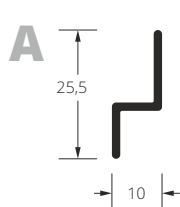

Guide channels

- upper guide channels.