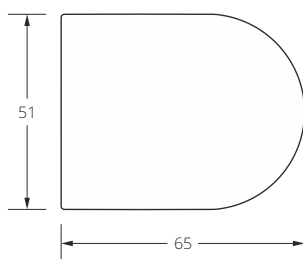

■ bottom rail.

■ mounting lath*.

■ brackets*.

* A type
wall mounting