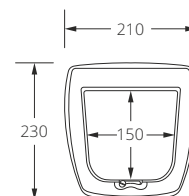

Exit for animals – Installation in the high filling of door insect screen type 2

- cat exit mounted in the high bottom filling (300 mm) in door insect screen Type 2.
- requires the using of a high bottom filling (300 mm).
- white or brown colour.
- set: cat exit (passage dimension 150 x 150 mm) + high filling = extra charge for insect screen (at production stage) – 87,50 € net.