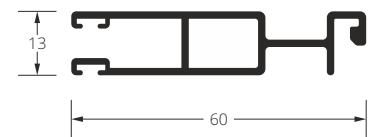

- crossbar.