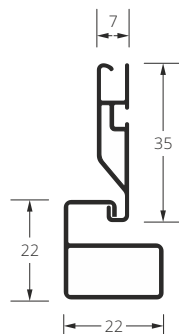

- hook bar:

- click bar:

Sections & dimensions

■ cassette.

■ standard side guide.

■ side guide with off-set.

Product description

- 49 mm high aluminium cassette.
- 32 mm wide aluminium side guides (surcharge for guides with off-set).
- shaft with spring system.
- net made of fiberglass in gray colour.
- PVC components (except net) available only in white, brown and black colour.
- cassette, side guides, bottom bar available in: white RAL 9003, brown RAL 8017, antracite RAL 7016. walnut (surcharge), golden oak (surcharge), winchester (surcharge).
- maximum size of insect screen is defined by price matrix.