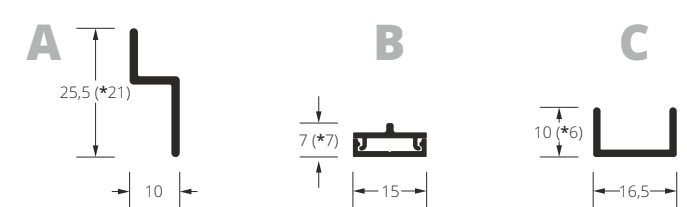

Bottom guide channels.