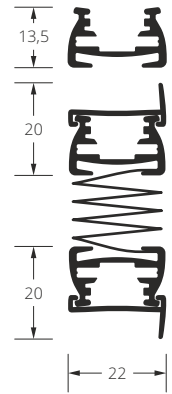

Drawing

Variant 15

- net prices – VAT is not included.
- variant 15 – 20 % surcharge on given prices.
- on the scheme of variant: black colour – fixed rail, gray colour – movable rails.

Available colours of rail

Standard colours – gloss	white RAL 9016, brown 8017, beige 1015
Anodised	silver

Dimensions min. and max.

min. width (mm)	200
max. width (mm)	1400
max. height (mm)	2600

ATTENTION! Above the given dimensions, rail bendings may occur.