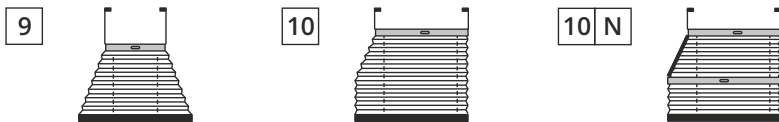

Available variants of pleated blinds

P. 111 - 113.

P. 114 - 115.

P. 116 - 117.

P. 118 - 121.

Control (depending on Variant)

- handles (amount of handles depending on the width of rail (up to 1000 mm - 1 handle, above 2 handles)
- cords.