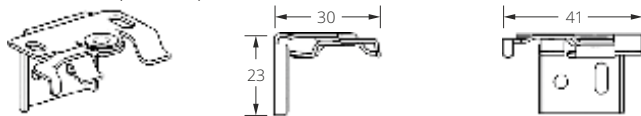

3. Mounting bracket C2 for blind 25 mm – metal twist 0,75 € net/pcs

metal twist (standard)