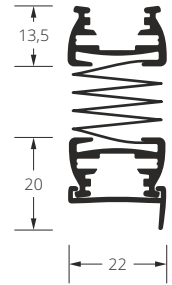

Scheme

Drawing

Variant 14

- net prices – VAT is not included.
- on the scheme of variant: black colour – fixed rail, gray colour – movable rail.

Available colours of rail

Standard colours – gloss	white RAL 9016, brown 8017, beige 1015
Anodised	silver