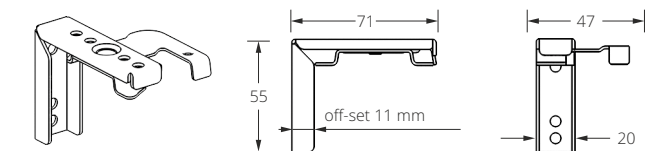

7. Bottom rail end cap with pin 0,40 € net/pcs