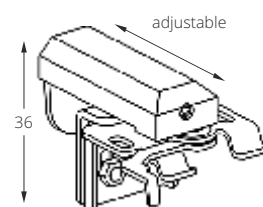

Caution

- roman shades are offered in 3 production variants that differ in the tunnels sewing way in the fabric.
- in all models, the distance between the tunnels is 300 mm, while the last field is a difference indivisible by 300 mm, but not less than 100 mm and not more than 390 mm. (Example: roller shutter height 1900 mm = 6 fields of 300 mm each + last 100 mm).
- the rail, accessories and PVC ball chain are available in white as standard and the colour of the thread is matched to the colour of the fabric. For an additional fee - 7.00 € net/pcs. – a metal ball chain in silver or gold is available.
- slight discrepancies in colours and patterns of fabrics are allowed.
- net prices.
- the maximum height and width varies depending on the selected fabric. For fabrics Nicea, Lizbona, Sofia and Roma = 3000 mm* and for other fabrics = 2800 mm.

Maximum and minimum dimensions

maximum and minimum dimensions		
	minimum	maximum
width	400 mm	2800/3000* mm
height	600 mm	2800/3000* mm

Technical tables

number of tunnels	
height of the shade	number of tunnels
up to 600 mm	1
900 mm	2
1200 mm	3
1500 mm	4
1800 mm	5
2100 mm	6
2400 mm	7
2700 mm	8
2800 mm	9

length of the ball chain	
height of the shade	length of the ball chain
up to 900 mm	500 mm
910 - 1250 mm	750 mm
1260 - 1450 mm	1000 mm
1460 - 1690 mm	1250 mm
1700 - 1940 mm	1500 mm
1950 - 2190 mm	1750 mm
2200 - 2440 mm	2000 mm
2450 - 2650 mm	2250 mm
above 2660 mm	2500 mm

number of brackets	
height of the shade	number of brackets
up to 900 mm	2 pcs.
910 - 1500 mm	3 pcs.
1510 - 2000 mm	4 pcs.
2010 - 2500 mm	5 pcs.
2510 - 2800 mm	6 pcs.