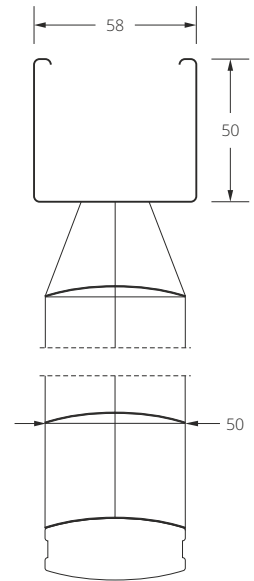

Dimensions of rail and slats

- dimension of rail: 58 x 50 mm.
- width of slat: 50 mm.
- when the blind is lifted aluminium slats on cord ladder take 45 mm space on each 1000 mm of blind's height + 80 mm for head rail.
- when the blind is lifted aluminium slats on tape ladder take 55 mm space on each 1000 mm of blind's height + 80 mm for head rail.