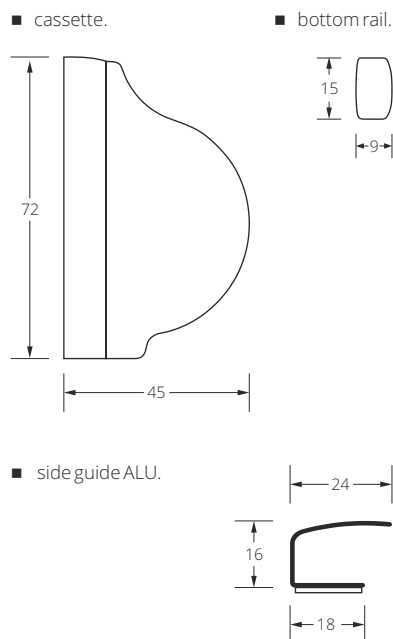

Dimensions

Group 3 – F, Presto														3
up to	300	400	500	600	700	800	900	1000	1100	1200	1300	1400	1500	1600
600	36,5	37,7	41,5	42,1	46,5	47,7	50,3	53,4	54,7	59,6	62,2	64,6	67,8	70,3
700	37,1	38,3	42,1	42,8	47,1	48,4	50,9	54,0	55,3	60,3	62,8	65,3	70,9	76,0
800	37,7	39,0	42,8	43,4	47,7	49,0	51,5	54,7	57,1	60,9	64,6	68,4	72,8	77,8
900	38,3	39,6	43,4	44,0	48,4	49,6	52,1	55,3	58,4	61,6	67,2	70,9	74,7	79,1
1000	39,0	40,2	44,0	44,6	49,0	50,3	52,8	55,9	59,6	63,4	68,4	72,8	76,0	81,0
1100	39,6	40,8	44,6	45,3	49,6	50,9	53,4	57,1	60,3	65,3	70,9	74,7	77,8	83,5
1200	40,2	41,5	45,3	45,9	50,3	51,5	55,3	58,4	61,6	65,9	72,8	76,0	79,1	85,4
1300	40,8	42,1	45,9	46,5	50,9	52,1	57,8	60,9	62,8	67,8	74,7	77,8	81,3	87,2
1400	41,5	42,8	46,5	47,1	51,5	52,8	58,4	62,8	63,4	69,7	76,0	79,1	83,5	89,8
1500	42,1	43,4	47,1	47,7	52,1	53,4	59,0	65,3	65,9	71,6	77,8	81,0	86,0	90,7
1600	42,8	44,0	47,7	48,4	52,8	54,0	59,6	65,9	66,6	73,5	79,1	83,5	88,2	91,7
1700	48,4	50,9	53,4	55,9	59,0	61,6	64,1	66,6	69,1	76,0	81,0	85,4	90,1	93,9
1800	49,0	52,1	54,7	57,1	59,6	62,8	65,3	68,4	70,9	76,6	83,5	87,2	91,6	95,4
1900	50,3	52,8	55,3	58,4	60,9	64,1	66,6	69,7	72,2	77,8	85,4	89,8	92,9	96,7
2000	50,9	53,4	56,5	59,0	62,2	65,3	67,8	70,9	74,1	79,7	87,2	91,6	94,2	97,9
2100	51,5	54,7	57,1	60,3	63,4	66,6	69,1	72,2	75,3	81,0	89,8	92,9	95,4	99,2
2200	52,1	55,3	58,4	61,6	64,6	67,2	70,9	73,5	76,6	82,8	91,6	94,2	96,7	100,4
2300	52,8	55,9	59,0	62,2	65,3	68,4	72,2	75,3	78,5	84,1	92,9	95,4	97,9	101,7
2400	54,0	57,1	60,3	63,4	66,6	69,7	73,5	76,6	79,7	86,0	94,2	96,7	99,2	102,9

Dimensions in mm. Net prices.