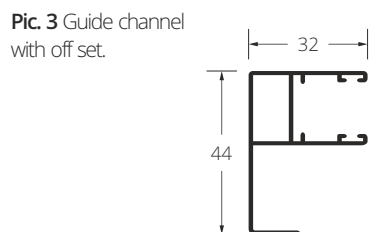

Order form

Rolling insect screens – horizontal.

Fart Produkt ul. Towarowa 3, 87-100 Toruń
tel. 56 623 55 77, export@fartprodukt.pl

Purchaser .....

.....

..... Suggested date of delivery .....

type		total size of insect screen		quantity [pcs]	colour of cassette, guide channels and bottom bar							type of guide channels		slow down mechanism	opening* side L \ R	notes
single	double	width [mm]	height [mm]		white RAL 9003	brown RAL 8017	anthracite RAL 7016	vener golden oak	vener walnut	vener winchester	painting RAL	standard Pic. 2	with off set Pic. 3			

1. In case you don't indicate type of guide channels – we use standard guide channels.
2. Insect screens are made only with gray net.
3. Painted insect screens require indicating colour of PVC elements. Available PVC colours : white, brown and black.

* side is defined by looking from the inside of the room to the outside, it means:
single – view from within.
double – view from with in – specify the mounting side for the fixed part.