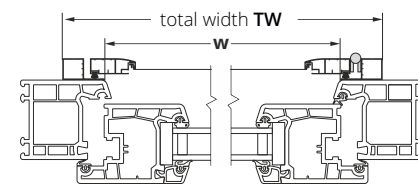

*A – opening by handle;

**B – opening by crossbar;

Order dimensioning:

- width / height for order = total width / height of insect screen.
- W / H = width and height from edge to edge of the frame.
- TW = W + min. 74 mm. TH = H + min. 74 mm.