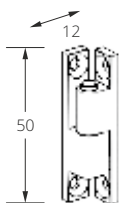

Protrudes beyond the frame at 11 mm.

■ ALU hinge

Protrudes beyond the frame at 12 mm.

■ self-closing hinge

Protrudes beyond the frame at 15 mm.

■ magnet

*A – with handle;

**B – without a handle