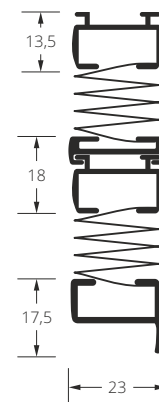

Variant 6

- net prices – VAT is not included.
- in case of using two different fabrics in top and bottom blind price is the sum of both fabrics.
- on the scheme of variant: black colour – fixed rail, gray colour – movable rail.
- control wand 10 € / rm (max. 2 m.).
- non-invasive brackets +8 € net/set (available colours: white, gray, light brown, dark brown).

Available colours of rail		surcharge
Standard colours – gloss	white RAL 9016, brown 8017	—
Standard colours – mat	anthracite RAL 7016, black RAL 9005	—
Structural painting	winchester, golden oak, walnut, mahogany*, swamp oak*, pine*	20 %
Anodised	silver	—

* not available in the slanting masking rail

Dimensions min. and max.	
min. width (mm)	180
max. width (mm)	1400
max. height (mm)	2600

ATTENTION! Above the given dimensions, rail bendings may occur.

Drawing

Variant 8

- net prices – VAT is not included.
- in case of using two different fabrics in top and bottom blind price is the sum of both fabrics.
- on the scheme of variant: black colour – fixed rail, gray colour – movable rails.
- optional – slanting masking-rail – surcharge 5 € zł net for running meter (max. width 1600 mm).
- control wand 10 € / rm (max. 2 m.).
- non-invasive brackets +8 € net/set (available colours: white, gray, light brown, dark brown).

Available colours of rail		surcharge
Standard colours – gloss	white RAL 9016, brown 8017	—
Standard colours – mat	anthracite RAL 7016, black RAL 9005	—
Structural painting	winchester, golden oak, walnut, mahogany*, swamp oak*, pine*	20 %
Anodised	silver	—

* not available in the slanting masking rail

Dimensions min. and max.	
min. width (mm)	180
max. width (mm)	1400
max. height (mm)	2600

ATTENTION! Above the given dimensions, rail bendings may occur.