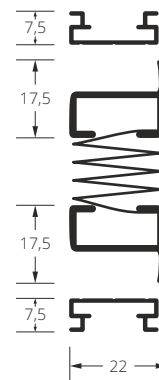

Scheme

Drawing

Available colours of rail		surcharge
Standard colours – gloss	white RAL 9016, brown 8017	—
Standard colours – mat	anthracite RAL 7016, black RAL 9005	—
Structural painting	winchester, golden oak, walnut, mahogeny*, swamp oak*, pine*	20 %
Anodised	silver	—

Dimensions min. and max.	
min. width (mm)	140
max. width (mm)	1300
max. height (mm)	2600

ATTENTION! Above the given dimensions, rail bendings may occur.

* not available in the slanting masking rail