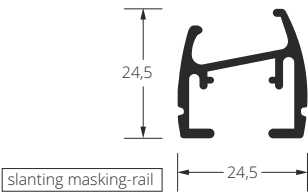

- slanting masking-rail (option at extra cost 5 € net per running meter of pleated blind's width in variants: 1, 4, 8, 9, 10).

- reinforced rail is used in variants: 1, 4, 5, 6, 8, 9, 10 above 1000 mm width.