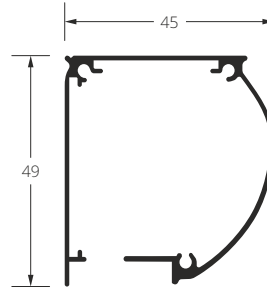

Dimensions in mm.

→ possibility of mounting slow down mechanism above width 600 mm.

← width →

Net prices.

height ↓

Sections & dimensions

■ cassette.

■ standard side guide.