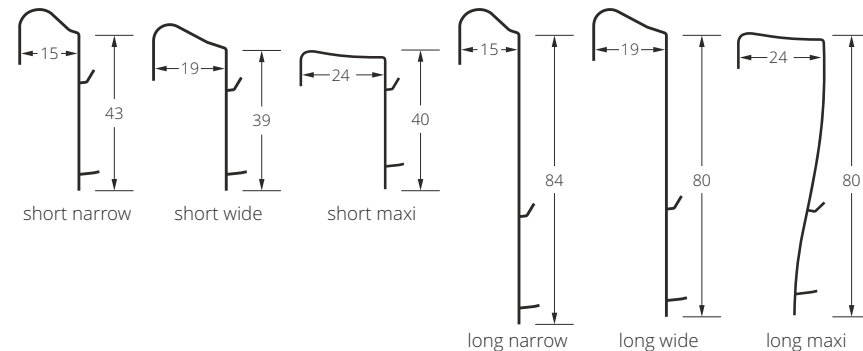

Order form

Roller blinds Vegas Mini Day & Night.

Fart Produkt ul. Towarowa 3, 87-100 Toruń
tel. 56 623 55 77, export@fartprodukt.pl

Purchaser .....

.....

..... Suggested date of delivery .....

width* [mm]	the height** of the entire window sash [mm]	quantity [pcs]	control [L\R]	fabric name	equipment colour	mounting brackets						bottom rail holder- cable guides (yes/no)	***** height of mounting	notes	
						screwed *****	non-invasive brackets***								
							short			long					
							narrow	wide	maxi	narrow	wide				maxi

- width of fabric (the difference between total width (with sides) and width of fabric is 41 mm).
- ** maximum height (depending on fabric group) can be checked on page 83.
- *** in case you don't indicate the type of mounting bracket we use short narrow.
- **** We enter the height with glazing beads.
- ***** necessary to make the product that meets safety standards especially in terms of protecting young children from strangulation of the hanging loop.

Mounting brackets and bottom rails available in colours: white, brown, golden oak, walnut, mahogany.