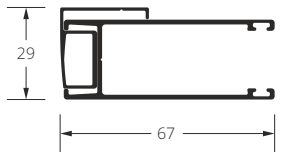

Order form

Roller blinds **Maxi Premium.**

Fart Produkt ul. Towarowa 3, 87-100 Toruń
tel. 56 623 55 77, export@fartprodukt.pl

Purchaser .....

.....

..... Suggested date of delivery .....

cassette		fabric width* [mm]	height [mm]	quantity [pcs]	fabric name	cassette colour		control [L/R]	electric motor	side guides	height of mounting**	notes
oval	90°					white	silver					

Available colours of cassette: white, silver.

* The difference between total width and width of fabric is 47 mm.

** Necessary to make the product that meets safety standards especially in terms of protecting young children from strangulation of the hanging loop.