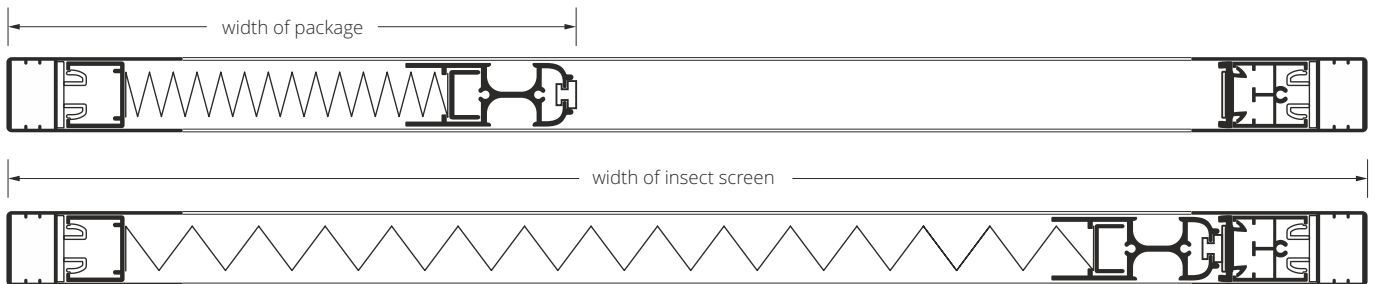

Sections and dimensions of profiles for single pleated insect screen

- Narrow sliding profile used for an insect screen narrower than 3000 mm.

- Wide sliding profile used for an insect screen wider than 3000 mm.

- guide channels.

- glued bottom channel.

- glued or screwed bottom channel.

- glued or screwed slanting bottom channel.

Installation of a pleated insect screen on the PPMO53 guide of external roller shutter

- in pleated insect screen mounted under an external roller shutter (with a guide PPMO53 with an off-set), side guides of the mosquito net are not used. The handles, into which the pleated insect screen is attached, are screwed directly to the guides of the external roller shutter.

- guide handle and PPMO53 guide.

Insect screen with narrow sliding profile (used for a insect screens narrower than 3000 mm)