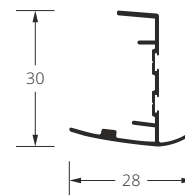

Guide channel

Variant 4D

- net prices – VAT is not included.
- blind is equipped with guide channels.
- on the scheme of variant: black colour – fixed rail, gray colour – movable rails.
- surcharge for steel cable guide + 10 % (necessary for blinds mounted horizontally).
- control wand 10 € / rm (max. 2 m).
- specifying the window producer and type is essential to produce pleated blinds variant 4D.

Available colours of rail		Surcharge
Standard	white RAL 9016	—
Structural painting	pine	20 %
Anodised	silver	—

Dimensions min. and max.	
min. width (mm)	180
max. width (mm)	1400
max. height (mm)	2600

ATTENTION! Above the given dimensions, rail bendings may occur.