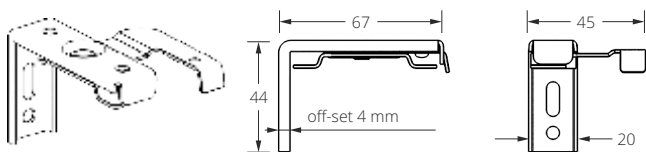

6. Mounting bracket for blind 50 mm (off-set twist) 1,50 € net/pcs