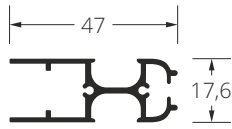

Dimensions in mm.

← width →

Net prices.

↑ height ↓

Sections and dimensions of profiles for double and corner pleated insect screen

- Narrow sliding profile used for an insect screen narrower than 3000 mm.

- Wide sliding profile used for an insect screen wider than 3000 mm.