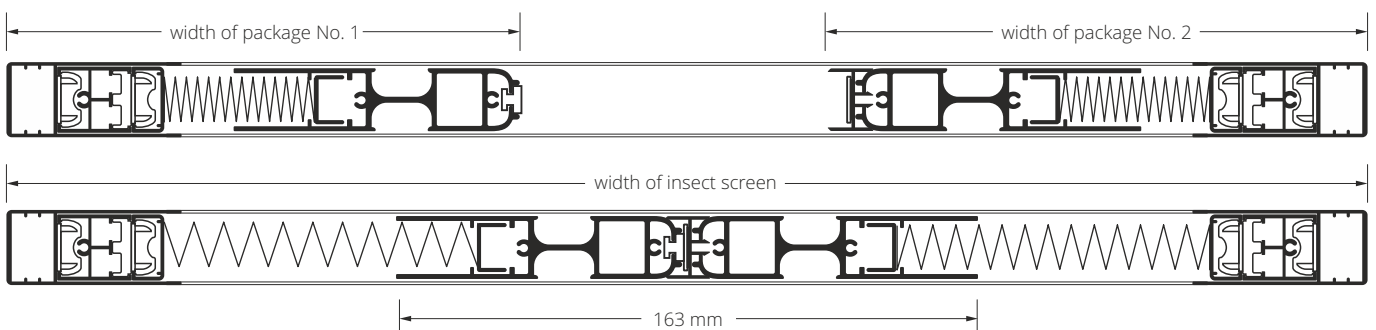

Insect screen with wide sliding profile (used for a insect screens wider than 3000 mm)