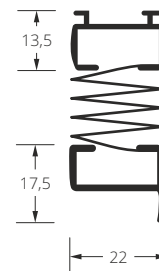

Scheme

Drawing

Available colours of rail		surcharge
Standard colours – gloss	white RAL 9016, brown 8017	—
Standard colours – mat	anthracite RAL 7016, black RAL 9005	—
Structural painting	winchester, golden oak, walnut, mahogeny*, swamp oak*, pine*	20 %
Anodised	silver	—

Dimensions min. and max.	
min. width (mm)	180
max. width (mm)	1800
max. height (mm)	2600

ATTENTION! Above the given dimensions, rail bendings may occur.

* not available in the slanting masking rail