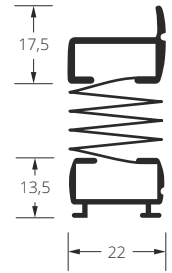

Drawing

Variant 12

- net prices – VAT is not included.
- variant 12 – 70 % surcharge on given prices.
- for pricing: width = X, height = X × 3,14.
- on the scheme of variant: black colour – fixed rail, gray colour – movable rails.
- stencil required to start the production.

Available colours of rail

Standard colours – gloss	white RAL 9016, brown 8017, beige 1015
Anodised	silver

Dimensions min. and max.

min. width (mm)	200
max. width (mm)	600

ATTENTION! Above the given dimensions, rail bendings may occur.