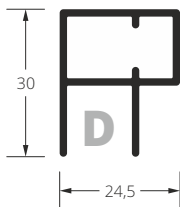

Guide channels

- top guide channel / lateral frame.