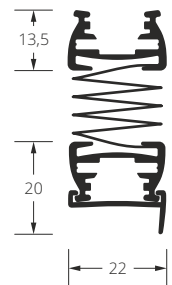

Variant 14

- net prices – VAT is not included.
- on the scheme of variant: black colour – fixed rail, gray colour – movable rail.

Available colours of rail

Standard colours – gloss	white RAL 9016, brown 8017, beige 1015
Anodised	silver

Dimensions min. and max. in

min. width	200
max. width	1600
max. height	2600

ATTENTION! Above the given dimensions, rail bendings may occur.

Variant 15

- net prices – VAT is not included.
- variant 15 – 20 % surcharge on given prices.
- on the scheme of variant: black colour – fixed rail, gray colour – movable rails.

Available colours of rail

Standard colours – gloss	white RAL 9016, brown 8017, beige 1015
Anodised	silver

Dimensions min. and max.

min. width (mm)	200
max. width (mm)	1400
max. height (mm)	2600

ATTENTION! Above the given dimensions, rail bendings may occur.

Drawing

Variant 16

- net prices – VAT is not included.
- variant 16 – 40 % surcharge on given prices.
- for pricing use width and height (Y and Z), on order form please indicate also X.
- on the scheme of variant: black colour – fixed rail, gray colour – movable rail

Available colours of rail

Standard colours – gloss	white RAL 9016, brown 8017, beige 1015
Anodised	silver

Dimensions min. and max.

min. width (mm)	200
max. width (mm)	1800
max. height (mm)	1400

ATTENTION! Above the given dimensions, rail bendings may occur.