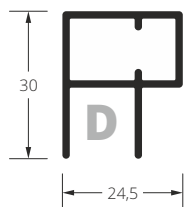

Guide channels

- upper guide channels.