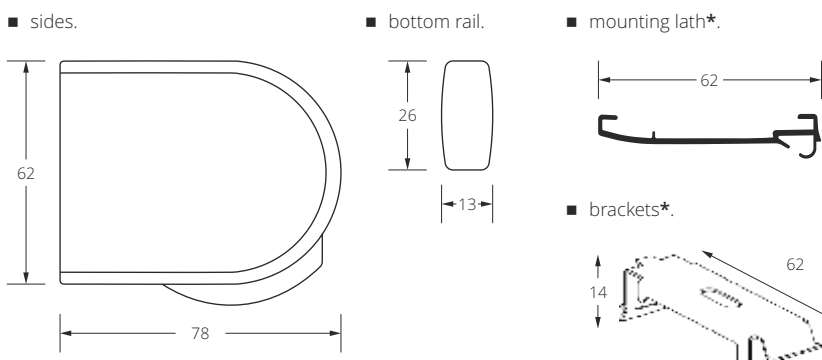

Drawings and dimensions

Group 1 - K, Len											1
up to	1000	1200	1400	1600	1800	2000	2200	2400	2600	2700	height
1800	70,2	74,6	78,9	83,3	87,7	92,1	95,8	100,2	104,6	109,0	
2000	72,0	76,4	80,8	85,2	89,6	94,0	99,0	103,4	107,8	112,2	
2200	73,3	77,7	82,7	87,1	92,1	96,5	101,5	105,9	111,0	115,3	
2400	74,6	79,6	84,0	89,0	94,0	99,0	104,0	109,0	114,0	118,4	
2600	75,8	80,8	85,8	90,8	96,5	101,5	106,5	111,5	116,5	122,2	
2800	77,1	82,7	87,7	93,4	98,3	104,0	109,0	114,6	119,7	125,4	
3000	78,3	84,0	89,6	95,2	100,9	105,9	111,5	117,2	122,8	128,5	

width

fabric welded Net prices.

Dimensions in mm.

Group 2 - A, Woda, Fluoryt, Jakant											2
up to	1000	1200	1400	1600	1800	2000	2200	2400	2600	2700	height
1800	72,2	75,0	79,6	84,7	88,7	92,7	97,0	101,4	105,8	110,2	
2000	74,1	77,6	82,6	87,6	92,7	95,2	99,5	104,6	108,9	114,0	
2200	75,0	79,5	84,5	89,6	95,2	97,7	102,7	107,7	112,1	117,1	
2400	77,1	81,4	86,4	92,1	97,0	100,2	105,2	110,2	115,9	120,9	
2600	78,8	82,6	88,3	93,9	99,5	102,7	108,3	113,4	119,0	124,0	
2800	80,8	84,5	90,1	96,4	102,1	105,2	110,9	116,5	122,2	127,8	
3000	82,7	91,2	94,9	99,5	104,0	107,7	114,0	119,6	125,3	131,6	

width

fabric welded Net prices.

Dimensions in mm.

Group 3 - F, Presto											3
up to	1000	1200	1400	1600	1800	2000	2200	2400	2600	2700	height
1800	75,7	81,4	87,0	92,7	98,3	104,0	109,6	115,2	120,9	126,6	
2000	77,6	83,9	89,6	95,8	101,4	107,7	113,4	119,6	125,3	131,6	
2200	79,5	86,4	92,7	98,9	105,2	111,4	117,7	124,0	130,3	136,6	
2400	82,0	88,3	95,2	101,4	108,3	115,2	121,5	128,4	134,7	141,6	
2600	83,9	90,8	97,7	104,6	111,4	119,0	125,9	132,8	139,7	146,6	
2800	85,7	93,3	100,2	107,7	115,2	122,2	129,7	137,2	144,7	151,6	
3000	87,6	95,2	103,3	110,9	118,4	125,9	134,1	141,6	149,1	156,6	

width

fabric welded Net prices.

Dimensions in mm.