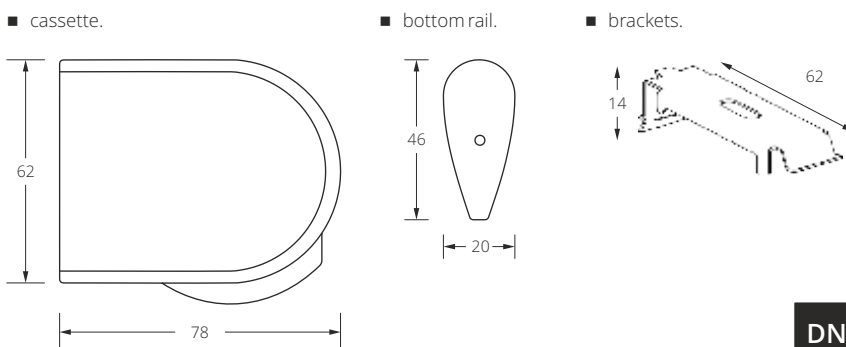

Dimensions

Group 1 – DN																		DN
up to	500	600	700	800	900	1000	1100	1200	1300	1400	1500	1600	1700	1800	1900	2000	2100	2200
500	43,6	48,1	53,3	58,5	63,3	68,2	73,4	78,3	83,2	88,3	93,2	98,3	103,3	108,1	113,3	118,5	123,1	128,2
600	45,8	51,2	56,7	62,1	67,5	73,0	78,7	83,9	89,3	94,7	99,9	105,6	111,1	116,8	121,9	127,4	133,1	138,6
700	48,0	54,0	59,7	65,7	71,7	77,4	83,4	89,5	95,5	101,5	106,9	113,2	118,9	124,9	130,9	136,6	142,6	148,6
800	50,5	56,8	63,1	69,4	75,9	82,2	88,8	95,0	101,6	107,6	113,8	120,4	126,7	133,3	139,5	146,1	152,1	158,6
900	52,8	59,6	66,4	73,3	80,1	87,0	93,8	100,6	107,2	114,0	120,5	127,7	134,5	141,3	148,2	155,3	162,1	169,0
1000	55,0	62,1	69,5	76,9	84,0	91,4	98,8	105,9	113,3	120,4	127,5	135,2	142,3	149,7	157,1	164,2	171,7	179,0
1100	57,6	65,2	72,8	80,8	88,5	96,2	103,8	111,5	119,5	127,1	134,5	142,5	150,2	158,1	165,8	173,5	181,1	189,1
1200	59,7	68,0	76,2	84,1	92,4	100,9	109,2	117,1	125,3	133,5	141,2	150,1	157,9	166,2	174,7	183,0	190,9	199,1
1300	62,0	70,8	79,6	88,1	96,6	105,4	113,9	123,0	131,5	140,0	148,2	157,3	165,8	174,9	183,4	191,9	200,7	209,2
1400	64,5	73,6	82,6	91,7	101,0	110,1	119,2	128,3	137,6	146,7	155,2	164,5	173,9	182,9	192,0	201,1	210,1	219,6
1500	66,8	76,4	86,0	95,6	105,0	114,9	124,3	133,8	143,2	153,1	161,8	172,1	181,7	191,3	200,7	210,6	219,9	229,6
1600	69,0	79,2	89,1	99,0	109,4	119,3	129,5	139,4	149,3	159,5	168,8	179,3	189,6	199,5	209,6	219,8	229,7	239,9
1700	71,5	82,0	92,7	102,9	113,3	124,1	134,3	145,0	155,5	165,7	175,8	186,9	197,4	207,8	218,6	228,8	239,2	250,0
1800	73,7	84,5	95,8	106,5	117,6	128,3	139,6	150,3	161,4	172,4	182,5	194,1	205,2	216,2	227,3	238,0	249,0	260,0
1900	76,0	87,6	98,9	110,5	122,0	133,1	144,6	155,9	167,5	178,8	189,5	201,4	213,0	224,3	235,9	247,5	258,7	270,0
2000	78,4	90,4	102,2	114,1	125,9	137,8	149,6	161,5	173,7	185,2	196,5	208,9	220,8	233,0	244,5	256,4	268,3	280,1
2100	80,7	93,1	105,2	117,7	130,1	142,3	154,6	167,1	179,2	191,6	203,2	216,2	228,6	241,0	253,2	265,6	278,0	290,2
2200	83,0	95,9	108,9	121,3	134,3	147,0	160,0	172,4	185,4	198,3	210,1	223,8	236,5	249,5	262,1	274,8	287,8	300,5
2300	85,4	98,7	112,0	125,2	138,5	151,7	164,7	178,0	191,5	204,8	217,1	231,0	244,3	257,5	271,1	284,3	297,3	310,5
2400	87,7	101,8	115,3	129,2	145,7	156,2	169,7	183,6	197,7	211,5	220,9	238,5	252,1	265,6	280,0	293,6	307,1	320,9

Dimensions in mm. width → height ↓ Net prices.