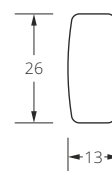

Group 1 – K, Len

up to	300	400	500	600	700	800	900	1000	1100	1200	1300	1400	1500	1600	1
height 1800	25,9	27,2	28,6	29,9	31,9	33,2	34,5	35,8	37,1	39,1	40,4	41,7	43,1	44,4	

Dimensions in mm.

↔ width ↔

Net prices.

Group 2 – A, Woda, Fluoryt, Jakant

up to	300	400	500	600	700	800	900	1000	1100	1200	1300	1400	1500	1600	2
height 1800	26,5	27,9	29,2	31,2	32,5	34,5	35,8	37,8	39,1	41,1	42,4	44,4	45,8	47,7	

Dimensions in mm.

↔ width ↔

Net prices.

Group 3 – F, Presto

up to	300	400	500	600	700	800	900	1000	1100	1200	1300	1400	1500	1600	3
height 1800	28,6	30,5	33,2	35,8	38,5	40,4	43,1	45,8	48,4	50,4	53,0	55,7	58,3	60,3	

Dimensions in mm.

↔ width ↔

Net prices.

Group 4 – B, PAP, Starlet, Sorisa, Metalic, Mila, Portofino, SCR

up to	300	400	500	600	700	800	900	1000	1100	1200	1300	1400	1500	1600	4
height 1800	31,2	34,5	37,8	41,7	45,1	48,4	52,4	55,7	59,0	62,3	66,2	69,6	72,9	76,8	

Dimensions in mm.

↔ width ↔

Net prices.

Group 5 – C, Sorisa effect, Sorisa shine, Onda, Seto, DuroScreen

up to	300	400	500	600	700	800	900	1000	1100	1200	1300	1400	1500	1600	5
height 1800	39,1	43,7	47,7	53,0	57,7	61,6	66,9	70,9	75,5	79,5	84,8	89,5	93,4	98,7	

Dimensions in mm.

↔ width ↔

Net prices.

Group 6 – Starflex DIO, PA200

up to	300	400	500	600	700	800	900	1000	1100	1200	1300	1400	1500	1600	6
height 1800	67,6	80,8	92,1	101,3	113,2	124,5	135,7	144,3	153,5	164,2	173,4	184,7	195,9	208,5	

Dimensions in mm.

↔ width ↔

Net prices.