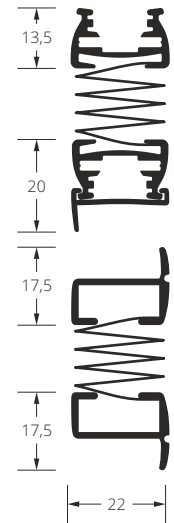

Variant 13

- net prices – VAT is not included
- variant 13 – 70 % surcharge on given prices.
- for pricing please use the highest width and height.
- on the scheme of variant: black colour – fixed rail, gray colour – movable rails.

Available colours of rail

Standard colours – gloss	white RAL 9016, brown 8017, beige 1015
Anodised	silver

Dimensions min. and max.

min. width (mm)	250
max. width (mm)	1000
max. height (mm)	2300

ATTENTION! Above the given dimensions, rail bendings may occur.

Drawing

Variant 13N

- net prices – VAT is not included.
- Variant 13N – 70 % surcharge on given prices.
- for pricing please use the highest width and height (Y and Z), on order form please indicate also smaller height (X).
- on the scheme of variant: black colour – fixed rail, gray colour – movable rails.
- control wand 10 € / rm (max. 2 m).

Available colours of rail

Standard colours – gloss	white RAL 9016, brown 8017, beige 1015
Anodised	silver

Dimensions min. and max.

min. width (mm)	250
max. width (mm)	1100
max. height (mm)	2300

ATTENTION! Above the given dimensions, rail bendings may occur.