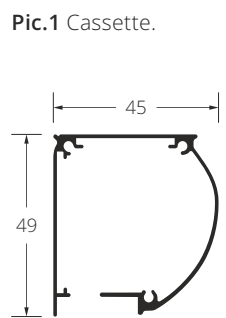

Order form

Rolling insect screens – horizontal.

Fart Produkt ul. Towarowa 3, 87-100 Toruń
tel. 56 623 55 77, export@fartprodukt.pl

Purchaser .....

.....

..... Suggested date of delivery .....

type		total size of insect screen		quantity [pcs]	colour of cassette, guide channels and bottom bar							type of guide channels		slow down mechanism	opening* side L \ R	notes
single	double	width [mm]	height [mm]		white RAL 9003	brown RAL 8017	anthracite RAL 7016	vener golden oak	vener walnut	vener winchester	painting RAL	standard Pic. 2	with off set Pic. 3			

1. In case you don't indicate type of guide channels – we use standard guide channels.
2. Insect screens are made only with gray net.
3. Painted insect screens require indicating colour of PVC elements. Available PVC colours : white, brown and black.

* side is defined by looking from the inside of the room to the outside, it means:
single – view from within.
double – view from with in – specify the mounting side for the fixed part.