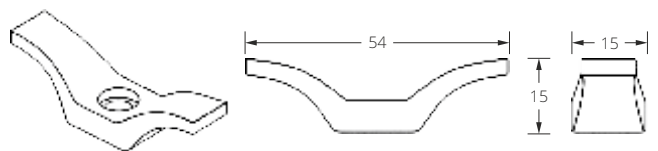

19. Cleat – large 1,15 € net/pcs