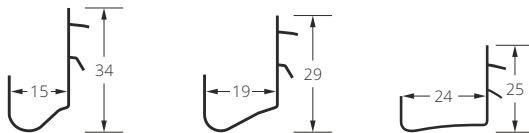

Non-invasive mounting brackets - Vegas mini	Net prices
Mounting brackets - non-invasive - bottom	0,75 € net/pcs

- narrow.
- wide.
- maxi