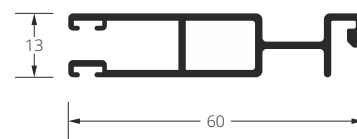

- crossbar.