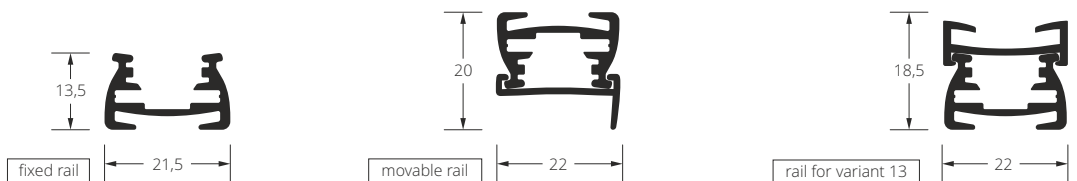

Drawings of rails used in variants operated by cord

Brackets

- brackets type A – mounted by the glass.
- brackets type B – surface mounting.
- brackets type C – non-invasive mounting (surcharge).

* used with slanting masking-rail.

Caution

- net prices – VAT is not included.
- surcharge for steel cable guide + 10% (some variants).
- operating wand – 10 €/rm (max. 2 m) (some variants).
- non-invasive brackets +8 € net/set (some variants) available colours: white, gray, light brown, dark brown.
- magnets for top rail +6,25 € net/set (some variants).
- varnishing on non-standard colour – 35 € net / apiece of product.