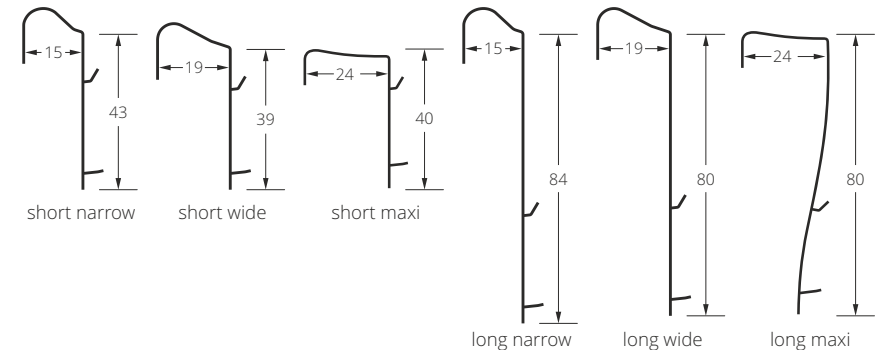

- * width of fabric (the difference between total width (with sides) and width of fabric is 41 mm).
- ** maximum height (depending on fabric group) can be checked on page 83.
- *** in case you don't indicate the type of mounting bracket we use short narrow.
- **** We enter the height with glazing beads.
- ***** necessary to make the product that meets safety standards especially in terms of protecting young children from strangulation of the hanging loop.