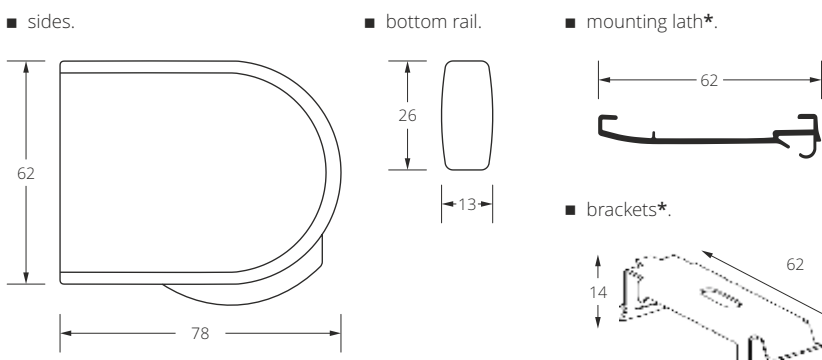

Drawings and dimensions

Group 4 - B, PAP, Starlet, Sorisa, Metalic, Mila, Portofino, SCR												4
up to	1000	1200	1400	1600	1800	2000	2200	2400	2600	2800	2900	
1800	104,6	115,1	125,6	136,7	147,3	158,4	168,9	180,1	190,5	201,7	212,1	height
2000	107,9	119,1	130,8	142,1	153,9	165,0	176,2	188,0	199,1	210,9	222,1	
2200	111,2	123,7	135,5	147,3	159,8	171,6	184,1	195,9	207,8	220,2	232,0	
2400	114,5	127,7	140,2	153,3	165,8	178,2	191,4	203,9	216,3	229,4	242,0	
2600	118,5	131,6	144,8	158,6	171,7	184,8	198,6	211,8	224,9	238,8	251,9	
2800	121,8	135,6	150,0	163,9	177,7	192,1	205,9	219,7	234,2	248,0	261,8	
3000	125,1	140,2	154,7	169,2	183,6	198,8	213,2	227,7	242,8	257,3	271,7	
3200	128,4	144,9	159,4	174,4	189,6	205,4	220,5	235,7	251,5	266,5	281,7	

Dimensions in mm.

fabric welded
width

Net prices.

Group 5 - C, Sorisa effect, Sorisa shine, Onda, Seto, DuroScreen												5
up to	1000	1200	1400	1600	1800	2000	2200	2400	2600	2800	2900	
1800	125,4	138,0	150,7	163,9	176,6	189,8	202,5	215,8	228,4	241,6	254,2	height
2000	129,8	143,1	157,0	170,2	184,8	198,1	211,4	225,9	239,2	253,8	267,0	
2200	133,6	148,9	162,7	177,3	192,5	206,4	221,5	235,4	250,0	265,2	279,1	
2400	138,1	153,9	168,4	184,9	199,5	214,7	230,5	245,7	260,8	276,6	291,9	
2600	142,6	158,4	174,8	191,3	207,1	222,9	240,0	255,8	271,6	288,1	303,9	
2800	147,0	163,4	181,2	197,6	214,7	231,8	248,9	265,3	283,1	299,5	316,6	
3000	150,8	169,2	186,9	204,7	221,7	240,1	257,8	275,6	293,9	311,6	328,7	
3200	154,6	175,0	192,6	211,6	228,7	248,4	266,7	285,7	304,7	323,7	340,8	

Dimensions in mm.

fabric welded
width

Net prices.

Group 6 - Starflex DIO, PA200												6
up to	1000	1200	1400	1600	1800	2000	2200	2400	2600	2800	2900	
1800	185,8	208,7	231,5	258,1	287,9	317,7	347,5	377,4	407,1	437,0	466,8	height
2000	203,0	229,0	258,2	289,2	324,8	360,4	395,9	431,4	466,9	502,5	538,0	
2200	213,8	242,3	272,8	305,2	343,9	382,6	421,3	460,0	498,8	537,5	576,2	
2400	224,6	255,1	287,4	321,7	363,0	404,2	445,5	486,8	528,1	569,3	610,6	
2600	239,9	270,3	303,4	338,3	382,7	427,2	471,6	516,0	560,5	604,9	649,4	
2800	250,7	284,4	318,6	354,8	402,4	450,0	497,6	545,3	592,9	640,6	682,4	
3000	261,6	299,0	334,5	375,2	419,6	464,0	508,5	553,0	597,4	641,8	684,3	
3200	272,4	313,6	350,4	395,5	436,8	478,1	519,3	560,6	601,9	643,1	686,3	

Dimensions in mm.

fabric welded
width

Net prices.