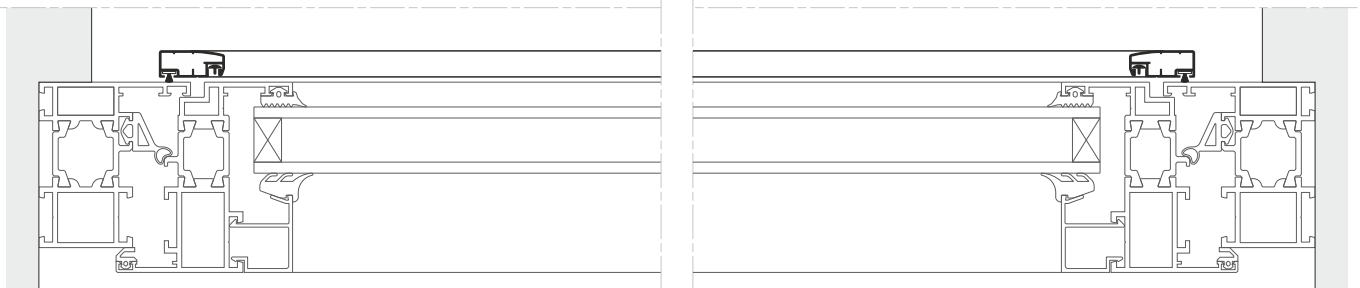

Cross-section of a mosquito net

Description and colouring

- a mosquito net used on aluminum window frames in which the sash is equalized with the frame.
- standard colours: white (RAL 9016), brown (RAL 8019), anthracite (RAL 7016).
- non-standard colours: golden oak (painted), walnut (painted) – surcharge 15%
- colours of net: grey and black.

Notes and surcharges

- net prices.
- maximum dimensions of mosquito net without crossbar: 1500x1500 mm.
- maximum dimensions of mosquito net with crossbar: 1500x2500 mm.
- the insect screen frame is available in any colour of the RAL palette for an additional fee of +25,00 € net per piece (note - longer accomplishment date).

Aluminium mosquito nets for aluminium windows

White RAL 9016 | Brown RAL 8019 | Anthracite RAL 7016

up to	300	400	500	600	700	800	900	1000	1100	1200	1300	1400	1500
300	33,5	34,6	36,6	38,7	39,7	40,7	42,8	43,7	44,8	47,9	55,1	57,1	58,0
400	34,6	36,6	37,7	39,7	41,7	42,8	43,7	45,8	46,9	49,9	57,1	59,1	60,2
500	36,6	37,7	39,7	41,7	42,8	43,7	45,8	46,9	48,8	52,0	60,2	61,1	63,1
600	38,7	39,7	41,7	43,7	44,8	46,9	47,9	49,9	50,9	55,1	63,1	64,2	66,2
700	39,7	41,7	42,8	44,8	46,9	47,9	49,9	50,9	52,9	57,1	65,2	66,2	68,3
800	40,7	42,8	43,7	46,9	47,9	49,9	50,9	52,9	53,9	60,2	67,3	69,3	70,3
900	42,8	43,7	45,8	47,9	49,9	50,9	52,9	55,1	56,0	62,2	69,3	71,3	73,4
1000	44,8	46,9	49,9	52,0	53,9	57,1	59,1	61,1	63,1	64,2	72,4	73,4	75,4
1100	46,9	48,8	50,9	53,9	56,0	58,0	60,2	62,2	65,2	66,2	74,4	76,5	77,5
1200	47,9	49,9	52,0	55,1	57,1	60,2	62,2	64,2	66,2	69,3	77,5	79,5	81,5
1300	55,1	57,1	60,2	63,1	65,2	67,3	69,3	72,4	74,4	77,5	85,6	87,6	89,7
1400	57,1	59,1	61,1	64,2	66,2	69,3	71,3	73,4	76,5	79,5	87,6	89,7	91,7
1500	58,0	60,2	63,1	66,2	68,3	70,3	73,4	75,4	77,5	81,5	89,7	91,7	93,7
1600	70,3	72,4	75,4	78,5	80,5	83,6	85,6	87,6	90,7	94,8	103,0	105,0	107,1
1700	71,3	74,4	76,5	79,5	82,5	84,6	87,6	89,7	92,7	96,9	105,0	107,1	109,1
1800	73,4	76,5	78,5	81,5	84,6	86,6	89,7	91,7	94,8	99,9	108,0	110,1	112,2
1900	74,4	77,5	80,5	83,6	85,6	88,7	91,7	93,7	96,9	102,0	110,1	113,1	115,2
2000	76,5	78,5	81,5	84,6	87,6	89,7	92,7	95,8	97,9	105,0	113,1	115,2	117,2
2100	78,5	79,5	82,6	85,6	89,6	90,7	93,7	97,9	98,9	108,0	116,2	117,2	119,2
2200	79,3	80,5	83,7	86,6	90,5	91,7	94,7	100,0	99,9	111,1	117,1	119,2	121,3
2300	82,5	81,5	84,7	87,6	93,7	94,8	95,8	100,9	102,1	114,1	119,3	121,3	123,3
2400	84,5	82,5	85,8	88,6	95,7	93,7	96,8	102,7	104,8	117,1	120,1	123,3	125,3
2500	85,7	86,5	86,9	89,6	96,3	96,8	97,9	103,0	105,9	120,2	123,4	125,3	127,3

Dimensions in mm.

width

Net prices.

↑ height
without crossbar
with crossbar ↓