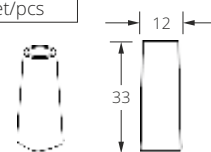

32. Bottom end cap for PVC stick

0,50 € net/pcs