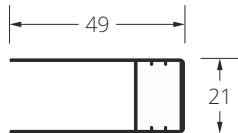

Sections and dimensions of profiles for single pleated insect screen

- Narrow sliding profile used for an insect screen narrower than 3000 mm.

- Wide sliding profile used for an insect screen wider than 3000 mm.

- guide channels.

- glued bottom channel.

- glued or screwed bottom channel.

- glued or screwed slanting bottom channel.

Installation of a pleated insect screen on the PPMO53 guide of external roller shutter

- in pleated insect screen mounted under an external roller shutter (with a guide PPMO53 with an off-set), side guides of the mosquito net are not used. The handles, into which the pleated insect screen is attached, are screwed directly to the guides of the external roller shutter.

- guide handle and PPMO53 guide.

Insect screen with narrow sliding profile (used for a insect screens narrower than 3000 mm)

Insect screen with wide sliding profile (used for a insect screens wider than 3000 mm)

Single pleated insect screens

Standard colours