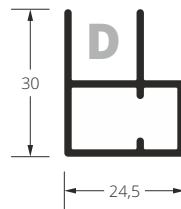

- bottom guide channels.