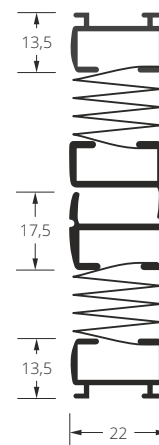

Drawing

Variant 6

- net prices – VAT is not included.
- in case of using two different fabrics in top and bottom blind price is the sum of both fabrics.
- on the scheme of variant: black colour – fixed rail, gray colour – movable rail.
- control wand 10 € / rm (max. 2 m.).
- non-invasive brackets +8 € net/set (available colours: white, gray, light brown, dark brown).

Available colours of rail		surcharge
Standard colours – gloss	white RAL 9016, brown 8017	—
Standard colours – mat	anthracite RAL 7016, black RAL 9005	—
Structural painting	winchester, golden oak, walnut, mahogany*, swamp oak*, pine*	20 %
Anodised	silver	—

* not available in the slanting masking rail

Dimensions min. and max.	
min. width (mm)	180
max. width (mm)	1400
max. height (mm)	2600

ATTENTION! Above the given dimensions, rail bendings may occur.