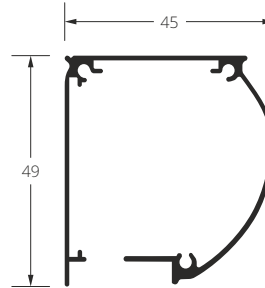

Dimensions in mm.

→ possibility of mounting slow down mechanism above width 600 mm.

← width →

Net prices.

height ↓

Sections & dimensions

■ cassette.

■ standard side guide.

Dimensions in mm.

width

height

Net prices.

Sections & dimensions

■ cassette.

■ standard side guide.

■ side guide with off-set.