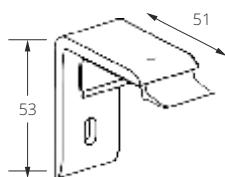

Mounting brackets

- wall brackets.