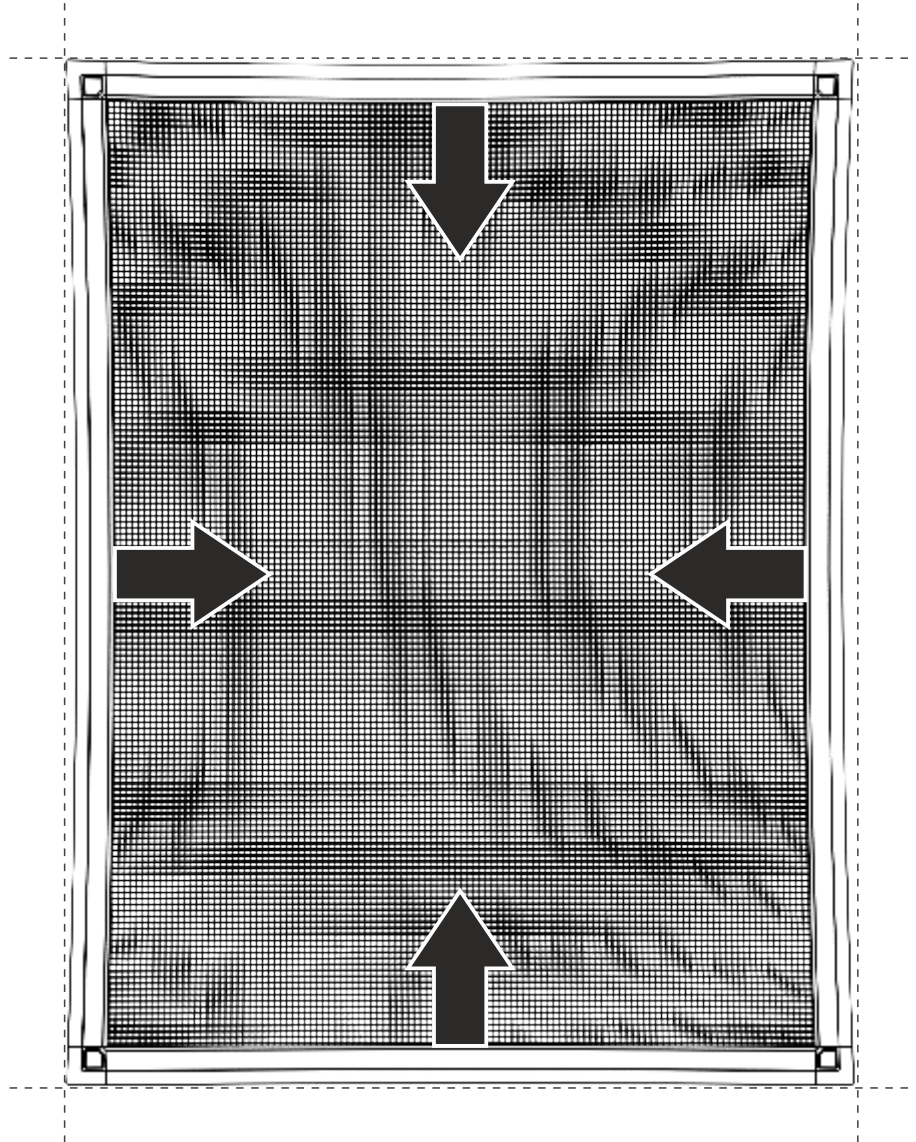

Arcuation of the frame in framed insect screens.

Too much tension of the net may cause with the pulling of the insect screen frame inwards and simultaneously its bending into arcs.