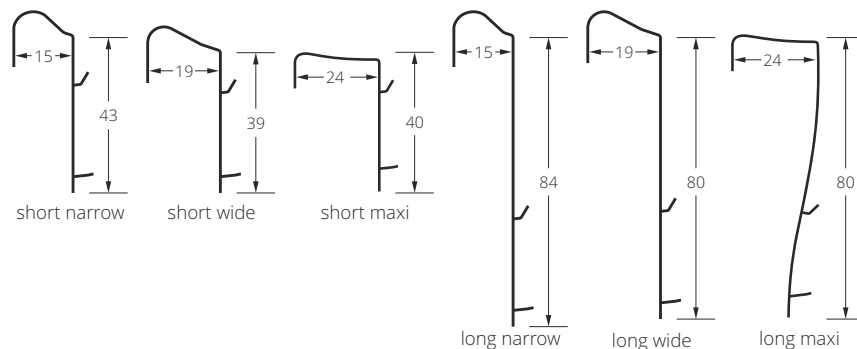

Drawings and dimensions

sides.

bottom rail.

bottom non-invasive brackets.

non-invasive upper brackets.

Caution

- net prices.
- slight discrepancies in colours and patterns are allowed.
- roller blinds from 1800 up to 2500 mm of height – surcharge 30 %.
- roller blinds with height above 2500 mm- individual pricing.
- bottom rail magnets – surcharge 2,70 € net (set).
- equipment in white, brown, walnut, golden oak, mahogany or anthracite.
- the difference between total width (with sides) and width of fabric is 41 mm.
- for pricing please take the dimension of fabric's width.
- roller blind mounted with non-invasive or screwed brackets.
- maximum width of blind is defined by price matrix. Maximum height (depending on fabric group) can be checked on page 83.