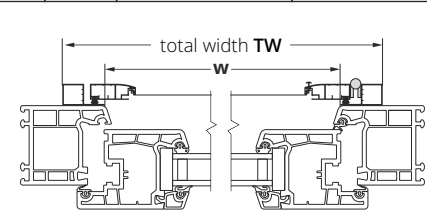

Order dimensioning:

- width / height for order = total width / height of insect screen.
- **W** = width from edge to edge of the frame.
- **H** = height from the edge of the frame to the floor.
- **TW** = W + min. 74 mm. **TH** = H + min. 37 mm.