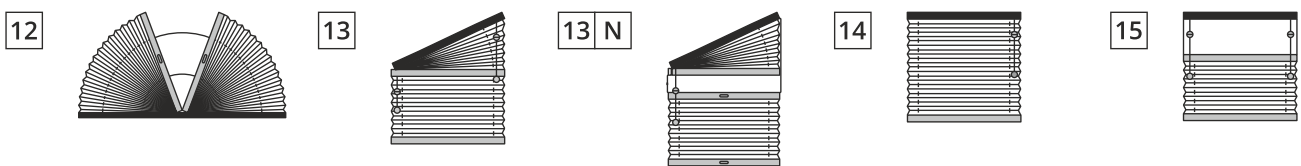

Available variants of pleated blinds

P. 111 - 113.

P. 114 - 115.

P. 116 - 117.

P. 118 - 121.

Control (depending on Variant)

- handles (amount of handles depending on the width of rail (up to 1000 mm - 1 handle, above 2 handles)
- cords.