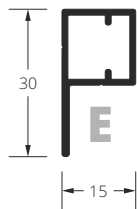

Guide channels

- top guide channel / lateral frame.