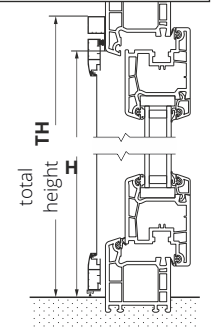

Order dimensioning:

- width / height for order = total width / height of insect screen.
- **W** = width from edge to edge of the frame.
- **H** = height from the edge of the frame to the floor.
- **TW** = W + min. 74 mm. **TH** = H + min. 37 mm.