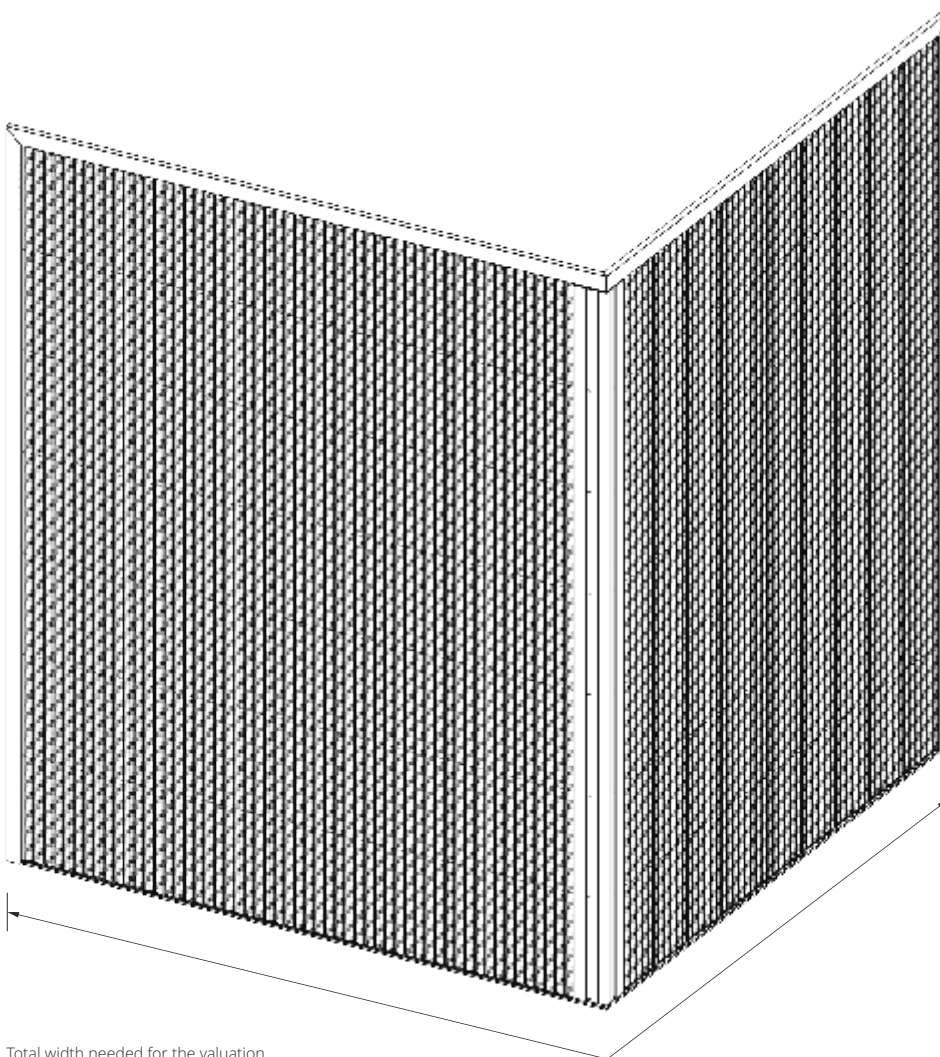

Total width needed for the valuation.

Caution

- net prices, VAT is not included.
- standard colours: white RAL 9016, Brown RAL 8014, Anthracite RAL7016.
- woodlike colours (structural painting) – golden oak, walnut, winchester – surcharge 15 %.
- painting on any RAL colour- surcharge 37,50 € net.
- colours of net: grey and black.
- width of package – sum of widths of guide channel, net and moveable profile after complete opening of the insect screen. Width of package is determined by the width of insect screen.
- width of insect screen – total width of insect screen with guide channels.
- pleated mosquito nets are manufactured from ready-made bundles that have a minimum and maximum width range, which can cause different net densities in two mosquito screens with different widths made of the equal bundle.
- in pleated insect screen mounted under an external roller shutter (with a guide PPMO53 with an off-set), side guides of the mosquito net are not used. The handles, into which the pleated insect screen is attached, are screwed directly to the guides of the external roller shutter.