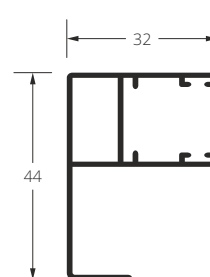

- hook bar:

- click bar:

Sections & dimensions

■ cassette.

■ standard side guide.

■ side guide with off-set.

Product description

- 49 mm high aluminium cassette.
- 32 mm wide aluminium side guides (surcharge for guides with off-set).
- shaft with spring system.
- net made of fiberglass in gray colour.
- PVC components (except net) available only in white, brown and black colour.
- cassette, side guides, bottom bar available in: white RAL 9003, brown RAL 8017, antracite RAL 7016. walnut (surcharge), golden oak (surcharge), winchester (surcharge).
- maximum size of insect screen is defined by price matrix.