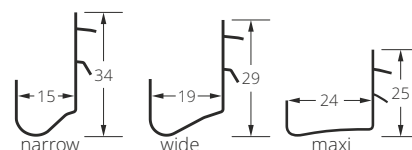

Drawings and dimensions

sides.

bottom rail.

bottom non-invasive brackets.

non-invasive upper brackets.

Caution

- net prices.
- slight discrepancies in colours and patterns are allowed.
- roller blinds from 1800 up to 2500 mm of height – surcharge 30 %.
- roller blinds with height above 2500 mm- individual pricing.
- bottom rail magnets – surcharge 2,70 € net (set).
- equipment in white, brown, walnut, golden oak, mahogany or anthracite.
- the difference between total width (with sides) and width of fabric is 41 mm.
- for pricing please take the dimension of fabric's width.
- roller blind mounted with non-invasive or screwed brackets.
- maximum width of blind is defined by price matrix. Maximum height (depending on fabric group) can be checked on page 83.