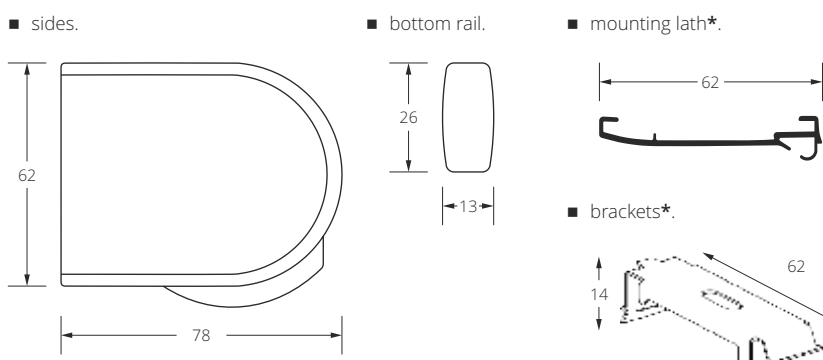

Drawings and dimensions

Group 1 - K, Len												1
up to	1000	1200	1400	1600	1800	2000	2200	2400	2600	2800	2900	
1800	83,5	90,1	96,5	103,1	109,5	116,1	122,0	128,5	135,0	141,5	148,1	height
2000	85,5	92,0	98,5	105,0	111,6	118,1	125,3	131,8	138,4	144,9	151,4	
2200	86,8	93,3	100,5	107,1	114,2	120,8	127,9	134,4	141,7	148,1	155,4	
2400	88,2	95,3	101,9	109,0	116,2	123,4	130,6	137,7	145,0	151,5	158,7	
2600	89,5	96,6	103,8	111,0	118,9	126,0	133,2	140,4	147,6	155,4	162,6	
2800	90,8	98,6	105,7	113,7	120,8	128,7	135,8	143,7	150,9	158,7	165,9	
3000	92,1	100,0	107,8	115,6	123,5	130,7	138,5	146,4	154,2	162,1	169,9	
3200	93,4	101,3	109,8	117,6	126,1	132,7	141,2	149,0	157,5	165,4	173,9	

Dimensions in mm.

fabric welded
width

Net prices.

Group 2 - A, Woda, Fluoryt, Jakant												2
up to	1000	1200	1400	1600	1800	2000	2200	2400	2600	2800	2900	
1800	85,7	90,5	97,3	104,5	110,7	116,7	123,2	129,8	136,2	142,8	149,3	height
2000	87,7	93,2	100,4	107,6	114,8	119,4	125,9	133,1	139,6	146,8	153,3	
2200	88,6	95,3	102,4	109,7	117,5	122,0	129,2	136,4	142,9	150,1	157,3	
2400	90,8	97,3	104,4	112,3	119,4	124,7	131,8	139,0	146,9	154,1	161,3	
2600	92,7	98,5	106,4	114,2	122,1	127,3	135,1	142,3	150,1	157,3	165,2	
2800	94,7	100,5	108,4	116,9	124,8	130,0	137,8	145,6	153,5	161,3	169,2	
3000	96,7	107,6	113,4	120,1	126,8	132,6	141,1	148,9	156,8	165,3	173,2	
3200	98,8	114,7	118,4	123,4	128,7	135,2	144,4	152,3	160,1	169,3	177,1	

Dimensions in mm.

fabric welded
width

Net prices.

Group 3 - F, Presto												3
up to	1000	1200	1400	1600	1800	2000	2200	2400	2600	2800	2900	
1800	89,3	97,3	105,1	112,9	120,8	128,6	136,4	144,3	152,2	160,0	167,8	height
2000	91,4	99,9	107,7	116,2	124,1	132,6	140,5	148,9	156,8	165,3	173,8	
2200	93,3	102,5	111,0	119,6	128,1	136,5	145,1	153,5	162,1	170,6	179,1	
2400	96,0	104,5	113,7	122,2	131,3	140,5	149,0	158,2	166,7	175,9	185,0	
2600	98,0	107,1	116,3	125,5	134,6	144,5	153,7	162,9	172,0	181,2	190,3	
2800	100,0	109,8	119,0	128,8	138,6	147,8	157,6	167,5	177,3	186,5	196,3	
3000	101,9	111,8	122,3	132,2	141,9	151,8	162,3	172,1	182,0	191,8	201,6	
3200	103,9	113,8	125,5	135,5	145,3	155,8	166,9	176,8	186,6	197,0	206,9	

Dimensions in mm.

fabric welded
width

Net prices.