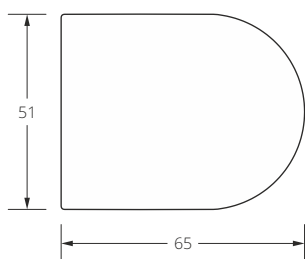

- brackets*.

* A type
wall mounting