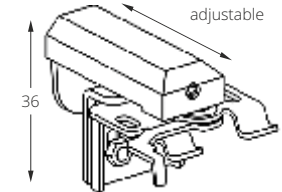

*** Necessary to make the product that meets safety standards especially in terms of protecting young children from strangulation of the hanging loop.

** Metal ball chain for an extra charge of 7,00 € net /apiece.