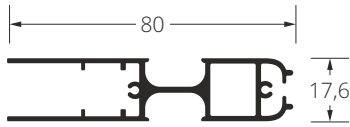

Dimensions in mm.

width

Net prices.

height

Sections and dimensions of profiles for single pleated insect screen

- Narrow sliding profile used for an insect screen narrower than 3000 mm.

- Wide sliding profile used for an insect screen wider than 3000 mm.