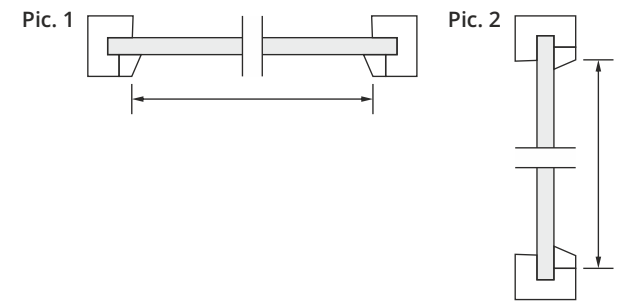

* necessary to make the product that meets safety standards especially in terms of protecting young children from strangulation of the hanging loop.
** maximum height (depending on fabric group) can be checked on page 83.
Caution: in case you don't tick the box of width and height, given dimensions will be treated as standard.