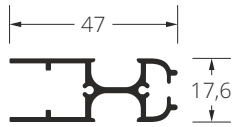

Dimensions in mm.

width

Net prices.

height

Sections and dimensions of profiles for single pleated insect screen

- Narrow sliding profile used for an insect screen narrower than 3000 mm.

- Wide sliding profile used for an insect screen wider than 3000 mm.