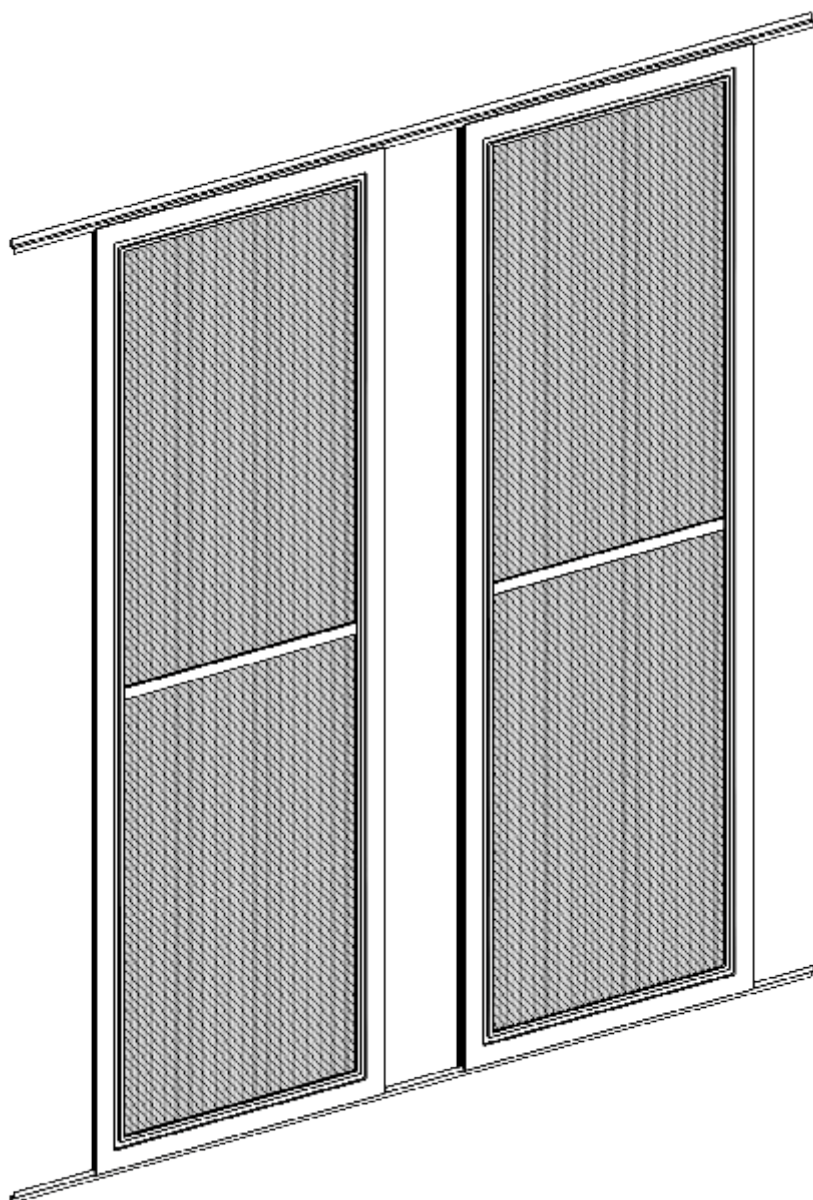

Product description

Variant 5

- two (2) frames.
- one (1) track.