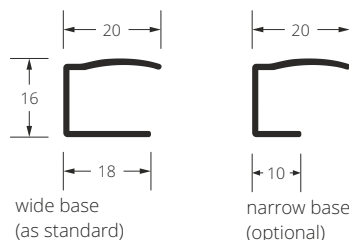

- guide channel available in 2 variants: