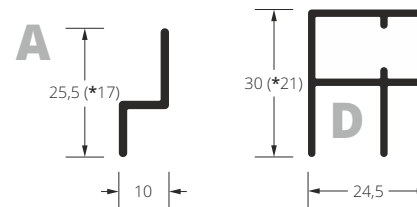

Top guide channels.