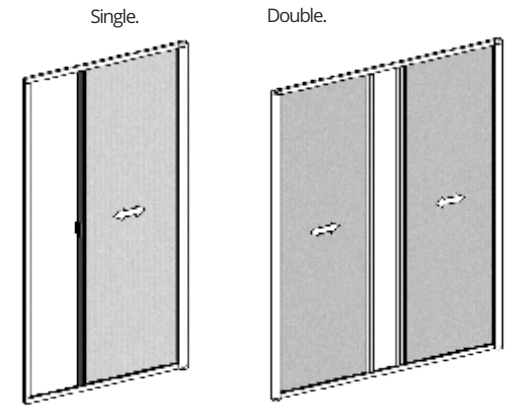

Order form

Rolling insect screens – horizontal.

Fart Produkt ul. Towarowa 3, 87-100 Toruń
tel. 56 623 55 77, export@fartprodukt.pl

Purchaser .....

.....

..... Suggested date of delivery .....

type		total size of insect screen		quantity [pcs]	colour of cassette, guide channels and bottom bar							type of guide channels		slow down mechanism	opening* side L \ R	notes
single	double	width [mm]	height [mm]		white RAL 9003	brown RAL 8017	anthracite RAL 7016	vener golden oak	vener walnut	vener winchester	painting RAL	standard Pic. 2	with off set Pic. 3			

1. In case you don't indicate type of guide channels – we use standard guide channels.
2. Insect screens are made only with gray net.
3. Painted insect screens require indicating colour of PVC elements. Available PVC colours : white, brown and black.

* side is defined by looking from the inside of the room to the outside, it means:
single – view from within.
double – view from with in – specify the mounting side for the fixed part.