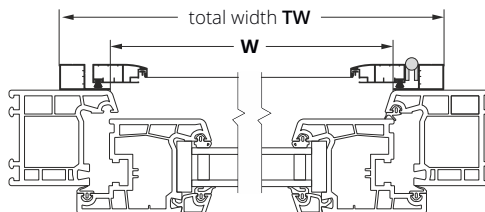

Properly dimensioning

- width / height for order = total width / height of insect screen.
- **W** = width from edge to edge of the frame.
- **H** = height from the edge of the frame to the floor.
- **TW** = $W + \text{min. } 74 \text{ mm}$. **TH** = $H + \text{min. } 37 \text{ mm}$.