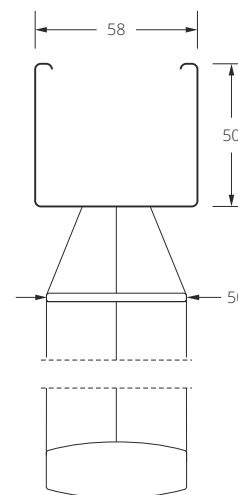

Dimensions of rail and slats

- dimension of rail: 58 x 50 mm.
- width of slat: 50 mm.
- when the blind is lifted wooden slats on cord ladder take 80 mm space on each 1000 mm of blind's height + 80 mm for head- and bottom rail.
- when the blind is lifted wooden slats on tape ladder take 100 mm space on each 1000 mm of blind's height + 80 mm for head- and bottom rail.
- when the blind is lifted bamboo slats on cord ladder take 70 mm space on each 1000 mm of blind's height + 80 mm for head- and bottom rail.
- when the blind is lifted bamboo slats on tape ladder take 80 mm space on each 1000 mm of blind's height + 80 mm for head- and bottom rail.