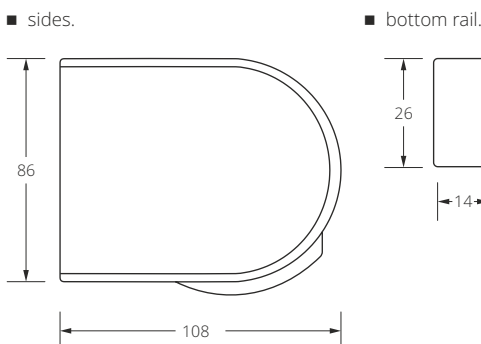

Drawings and dimensions

Group 2 – A		mechanism 1:1						2
up to	3000	3200	3400	3600	3800	4000	4200	
2000	447,4	473,7	499,9	526,2	552,4	578,7	604,9	
2200	451,2	478,1	505,0	531,9	558,8	585,7	612,6	
2400	455,1	482,0	508,9	535,8	562,8	589,7	616,6	
2600	458,8	486,4	514,0	541,5	569,1	596,7	624,3	
2800	462,7	490,2	517,8	545,3	572,9	600,4	628,0	
3000	466,5	494,0	521,5	549,0	576,5	604,0	631,5	
3200	470,3	497,8	525,3	552,8	580,3	607,9	635,4	
3400	474,1	501,5	529,0	556,5	584,0	611,4	638,9	
3600	478,0	505,3	532,7	560,2	587,6	615,0	642,4	
3800	481,8	509,1	536,5	563,8	591,2	618,6	646,0	
4000	485,7	512,9	540,2	567,5	594,8	622,2	649,5	
4200	489,5	516,6	543,9	571,2	598,5	625,7	653,0	
4400	493,4	520,4	547,6	574,9	602,1	629,3	656,5	

→ mechanism 3:1

Group 4 – B, Starlet, Mila								4
up to	3000	3200	3400	3600	3800	4000	4200	
2000	513,6	544,3	575,0	605,8	636,5	667,2	697,9	
2200	523,1	554,5	585,8	617,2	648,6	680,0	711,3	
2400	532,7	564,6	596,7	628,7	660,7	692,7	724,8	
2600	542,2	574,9	607,5	640,1	672,8	705,4	738,0	
2800	551,7	585,0	618,3	651,5	684,8	718,0	751,3	
3000	561,3	595,2	629,2	663,1	697,0	730,9	764,9	
3200	570,9	605,5	640,1	674,8	709,4	744,1	778,7	
3400	580,4	615,7	651,0	686,3	721,6	756,9	792,2	
3600	590,0	626,0	662,0	697,9	733,9	769,8	805,8	
3800	599,5	636,3	672,9	709,5	746,1	782,7	819,3	
4000	609,1	646,6	683,8	721,1	758,3	795,6	832,8	
4200	618,6	656,8	694,7	732,6	770,5	808,4		
4400	628,2	667,1	705,7	744,2	782,8	821,3		

→ Electric drive only - extra charge required

Group 4 – SCR								4
up to	3000	3200	3400	3600	3800	4000		
2000	513,6	544,3	575,0	605,8	636,5	667,2		
2200	523,1	554,5	585,8	617,2	648,6	680,0		
2400	532,7	564,6	596,7	628,7	660,7	692,7		
2600	542,2	574,9	607,5	640,1	672,8	705,4		
2800	551,7	585,0	618,3	651,5	684,8	718,0		
3000	561,3	595,2	629,2	663,1	697,0	730,9		
3200	570,9	605,5	640,1	674,8	709,4			
3400	580,4	615,7	651,0	686,3	721,6			
3600	590,0	626,0	662,0	697,9	733,9			
3800	599,5	636,3	672,9	709,5	746,1			
4000	609,1	646,6	683,8	721,1	758,3			
4200	618,6	656,8	694,7	732,6	770,5			
4400	628,2	667,1	705,7	744,2	782,8			

→ Electric drive only - extra charge required

Group 6 – Starflex								6
up to	3000	3200	3400	3600	3800	4000	4200	
2000	838,0	893,5	949,0	1004,5	1059,9	1115,4	1170,9	
2200	876,2	934,9	993,7	1052,4	1111,2	1169,9	1228,7	
2400	910,6	971,9	1033,1	1094,4	1155,6	1216,9	1278,1	
2600	949,4	1013,8	1078,3	1142,8	1207,2	1271,7	1336,2	
2800	982,4	1040,5	1098,6	1156,7	1214,7	1272,8	1330,9	
3000	984,3	1045,6	1106,9	1168,1	1229,3	1290,5	1351,8	
3200	986,3	1050,7	1115,2	1179,7	1244,1	1308,6	1373,1	
3400	988,2	1055,8	1123,5	1191,1	1258,7	1326,3	1394,0	
3600	990,1	1061,0	1131,7	1202,5	1273,3	1344,1	1414,8	
3800	992,1	1066,1	1140,0	1213,9	1287,9	1361,8	1435,7	
4000	994,0	1071,2	1148,3	1225,4	1302,4	1379,5	1456,6	
4200	995,9	1076,3	1156,6	1236,8	1317,0	1397,2		
4400	997,8	1081,5	1164,8	1248,2	1331,6	1415,0		

→ Electric drive only - extra charge required

width