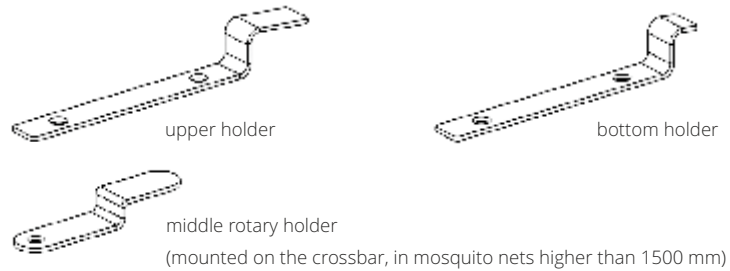

Mounting type

- the mosquito net is fitted with rotary holders: