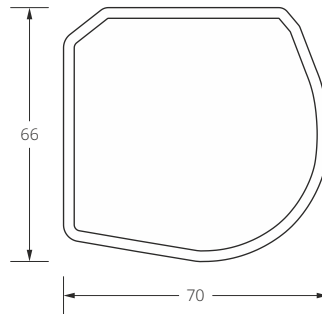

Dimensions

■ cassette.

■ bottom rail.

■ brackets.