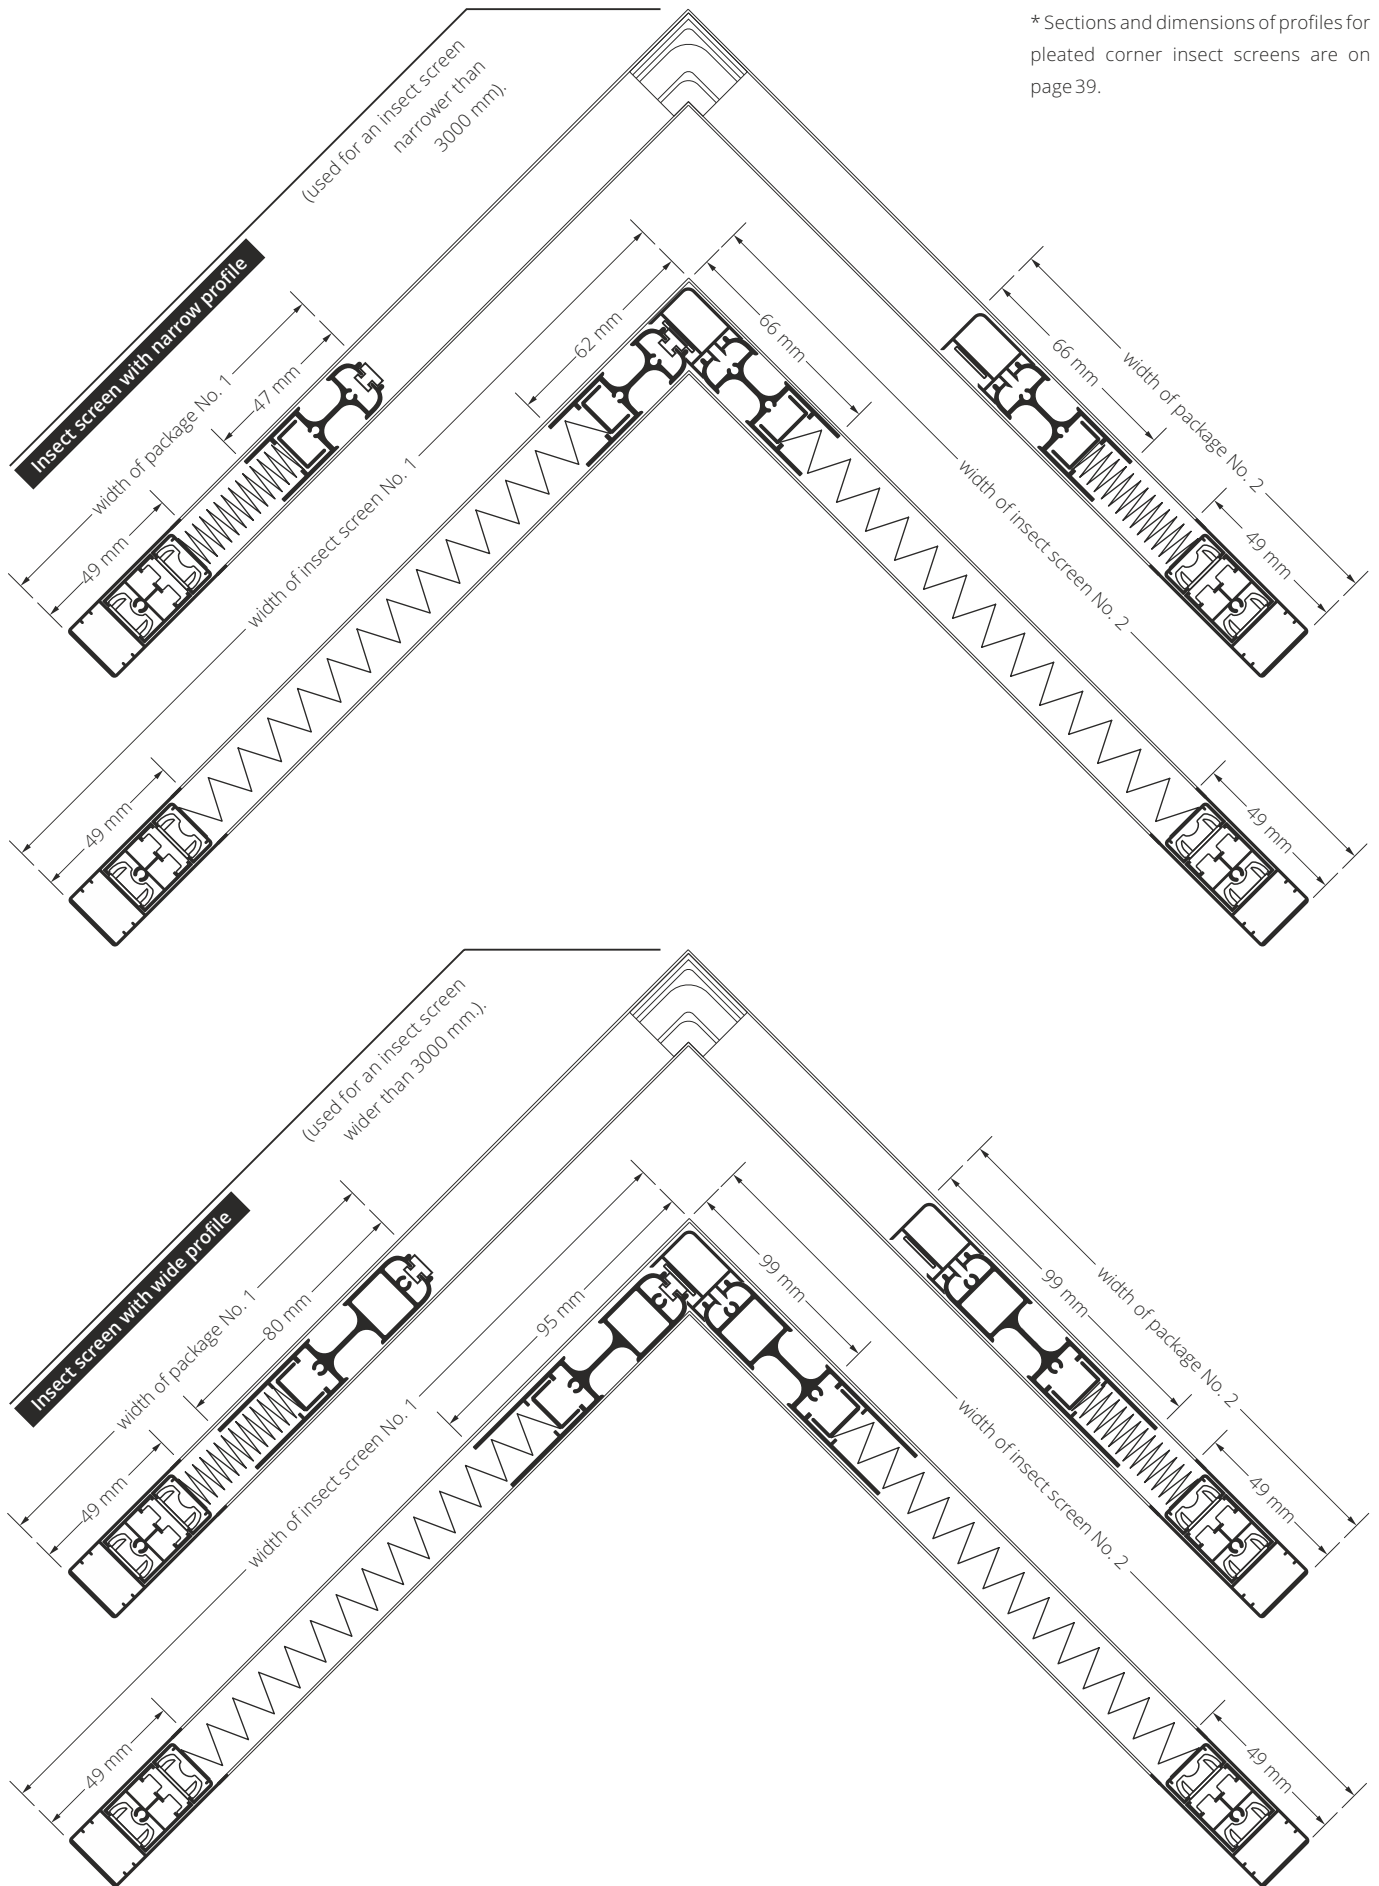

Dimensions in mm.

width

height

Net prices.

* Sections and dimensions of profiles for pleated corner insect screens are on page 39.

Insect screens

Spare parts and accessories	Net prices
Pvc corner for flange system	0,65 € net/pcs
Pvc corner	2,00 € net/pcs
Magnet for screen door version (type 1)	2,25 € net/pcs
Handle for screen door version (type 1)	2,50 € net/pcs
Handle for screen door version (type 2)	2,50 € net/pcs
Rotary holders	0,40 € net/pcs
PVC hinge for screen door version (type 1) (set of 3)	3,00 € net/set
ALU hinge do for screen door version (type 1) (set of 3)	10,00 € net/set
Self-closing hinge for screen door version (type 1) (set of 3)	15,00 € net/set
ALU hinge with spring for screen door version (type 2)	17,50 € net/pcs
Self-closing hinge for screen door version (type 2) (set of 3)	17,50 € net/set
Slow down mechanism for rolling insect screens	15,00 € neto/pcs
Net	7,50 € net/m ²
Additional bottom filling for door version	30,00 € net/rm
Exit for animals mounted on the net – small	39,00 € neto/pcs
Exit for animals mounted on the net – big	60,75 € neto/pcs