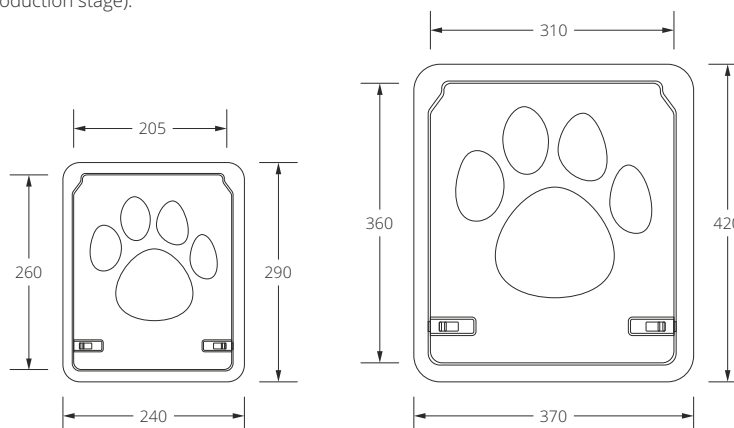

Exit for animals (two variants - small / large) mounted on a net in Types 1 and 2 of door insect screens and in sliding mosquito net

- the exit for animals is mounted directly on the net (two variants - large / small) in the door insect screens type 1 and 2 (the exit is mounted above the bottom filling or the insect screen is prepared in a version without the bottom filling) and in sliding insect screens.
- variant - small - for a cat or a small dog, size 205 mm x 260 mm (entrance dimension) / 240 mm x 290 mm (external dimension) – 39,00 € net.
- variant - large - for a larger dog, size 310 mm x 360 mm (entrance dimension) / 370 mm x 420 mm (external dimension)– 60,75 € net.
- the frame is made of ABS plastic in graphite black and it has a protection that blocks the possibility of free egress.
- product for self-assembly or assembly at an additional cost (at the production stage).