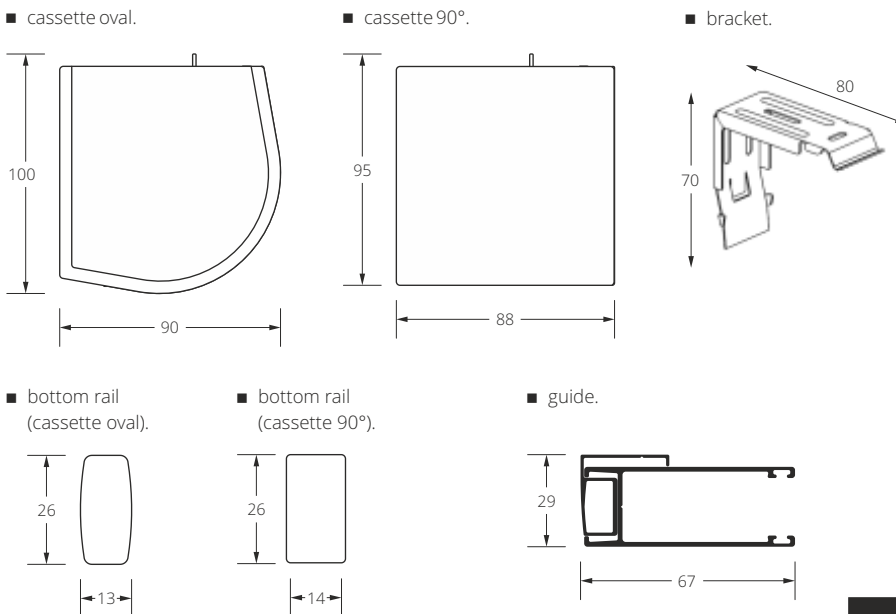

Caution

- two types of cassette shapes – oval and 90°.
- available colours of cassette: white, silver.
- available colours of bottom rail: white, silver.
- Maxi roller blinds might be controlled by ballchain or motor (extra charge – page 93).
- possibility of cable side guide applying – surcharge of 36,50 € net / apiece.
- possibility of applying aluminum guides in white or silver – surcharge 30,00 € net / running meter.
- roller blinds with dimensions exceeding the width of the fabric beam (see – the maximum width of the beam in the pattern book) are made of two pieces of fabrics welded together, which may cause the uneven fabric coiling on the pipe.

Dimensions

Group 1 – K, Len												1
up to	1000	1200	1400	1600	1800	2000	2200	2400	2600	2800	3000	
1800	155,2	175,3	195,4	215,5	235,6	255,7	275,2	295,3	315,4	335,5	355,6	height
2000	157,3	177,4	197,6	217,7	237,8	257,9	278,8	298,8	319,0	339,1	359,2	
2200	158,7	178,9	199,7	219,8	240,6	260,8	281,6	301,7	322,5	342,6	363,5	
2400	160,2	181,0	201,1	221,9	242,7	263,6	284,4	305,2	326,1	346,2	367,0	
2600	161,6	182,4	203,2	224,0	245,6	266,4	287,3	308,1	328,9	350,4	371,2	
2800	163,0	184,5	205,3	226,9	247,7	269,3	290,1	311,6	332,4	354,0	374,8	
3000	164,4	186,0	207,5	229,0	250,6	271,4	293,0	314,5	336,0	357,6	379,1	
3200	165,9	187,4	209,7	231,2	253,4	273,6	295,8	317,3	339,6	361,1	383,4	
3400	167,3	188,9	211,9	233,4	256,2	275,7	298,6	320,2	343,1	364,7	387,7	

Dimensions in mm.

fabric welded width

Net prices.

Group 2 – A, Woda, Fluoryt, Jakant												2
up to	1000	1200	1400	1600	1800	2000	2200	2400	2600	2800	3000	
1800	157,6	175,9	196,2	217,1	236,8	256,4	276,5	296,6	316,7	336,8	357,0	height
2000	159,7	178,8	199,6	220,4	241,3	259,3	279,4	300,2	320,3	341,2	361,2	
2200	160,7	180,9	201,8	222,6	244,1	262,1	282,9	303,7	323,8	344,7	365,5	
2400	163,0	183,1	203,9	225,4	246,2	264,9	285,8	306,6	328,1	348,9	369,8	
2600	165,0	184,5	206,0	227,5	249,0	267,8	289,3	310,1	331,6	352,5	374,0	
2800	167,2	186,6	208,1	230,4	251,9	270,6	292,2	313,7	335,2	356,8	378,3	
3000	169,4	194,2	213,5	233,9	254,1	273,5	295,7	317,2	338,8	361,0	382,6	
3200	171,7	201,8	218,9	237,4	256,2	276,3	299,2	320,8	342,4	365,3	386,8	
3400	173,9	209,4	224,2	240,8	258,3	279,1	302,8	324,3	345,9	369,6	391,1	

Dimensions in mm.

fabric welded width

Net prices.

Group 3 – F, Presto												3
up to	1000	1200	1400	1600	1800	2000	2200	2400	2600	2800	3000	
1800	161,5	183,1	204,6	226,1	247,7	269,2	290,7	312,2	333,8	355,3	376,9	height
2000	163,7	185,9	207,4	229,7	251,2	273,5	295,0	317,2	338,8	361,0	383,3	
2200	165,8	188,7	211,0	233,3	255,5	277,7	299,9	322,2	344,5	366,7	388,9	
2400	168,6	190,9	213,8	236,0	259,0	282,0	304,2	327,2	349,4	372,4	395,3	
2600	170,8	193,7	216,7	239,6	262,6	286,2	309,2	332,2	355,1	378,1	401,0	
2800	172,9	196,6	219,5	243,2	266,9	289,8	313,5	337,1	360,8	383,8	407,4	
3000	175,0	198,7	223,1	246,8	270,4	294,1	318,5	342,1	365,8	389,5	413,1	
3200	177,1	200,8	226,6	250,3	274,0	298,4	323,5	347,1	370,7	395,1	418,8	
3400	179,2	203,0	230,1	253,9	277,5	302,7	328,5	352,1	375,7	400,8	424,4	

Dimensions in mm.

fabric welded width

Net prices.