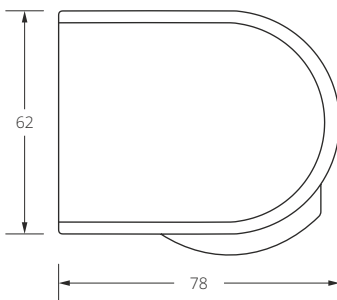

Dimensions

■ cassette.