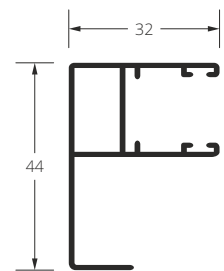

■ side guide with off-set.