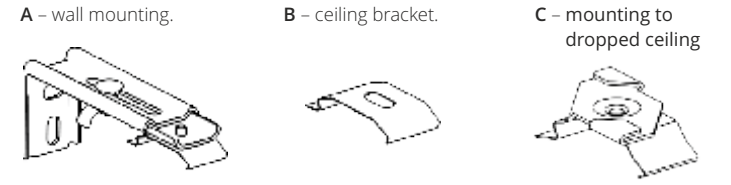

Available brackets

* necessary to make the product that meets safety standards especially in terms of protecting young children from strangulation of the hanging loop.
** silver and black colour - sur charge 5 € rm.