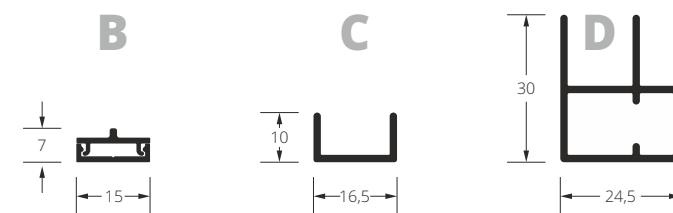

Bottom guide channels.