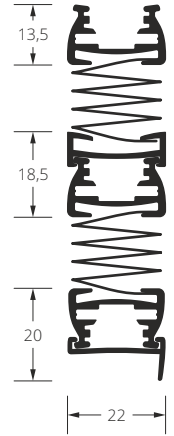

Drawing

Variant 13

- net prices – VAT is not included
- variant 13 – 70 % surcharge on given prices.
- for pricing please use the highest width and height.
- on the scheme of variant: black colour – fixed rail, gray colour – movable rails.

Available colours of rail

Standard colours – gloss	white RAL 9016, brown 8017, beige 1015
Anodised	silver

Dimensions min. and max.

min. width (mm)	250
max. width (mm)	1000
max. height (mm)	2300

ATTENTION! Above the given dimensions, rail bendings may occur.