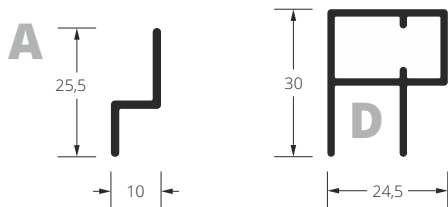

Guide channels

- upper guide channels.