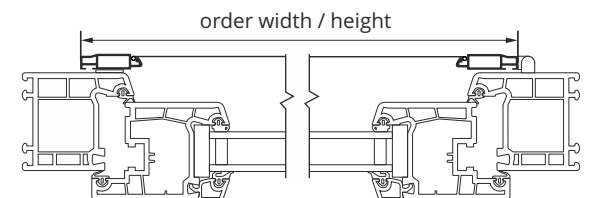

Fart Produkt ul. Towarowa 3, 87-100 Toruń
tel. 56 623 55 77, export@fartprodukt.pl

Purchaser .....

.....

..... Suggested date of delivery .....

width [mm]	height [mm]	quantity [pcs]	colour of profile	colour of net	type of hinges	side of hinges (sight from outside)	crossbar type		crossbar installation height ***	notes
							A*	B**		

■ PVC hinge

Protrudes beyond the frame at 11 mm.

■ ALU hinge

Protrudes beyond the frame at 12 mm.

■ self-closing hinge

Protrudes beyond the frame at 15 mm.

■ magnet

*A – with handle;

**B – without a handle

*** fill in only if it is to be other than standard.

Order dimensions doesn't include the width of hinges or self-closing hinges.