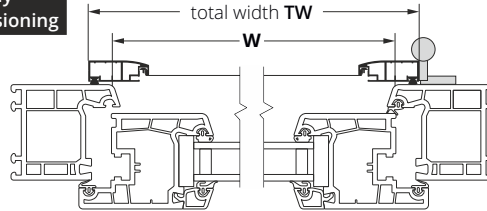

Properly dimensioning

- width / height for order = total width / height of insect screen.
- **W / H** = width and height from edge to edge of the frame.
- **TW = W + min. 20 mm. TH = H + min. 20 mm.**