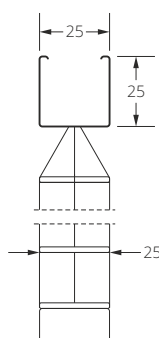

Dimensions of rail and slats

- dimension of rail – 25 x 25 mm.
- width of slat – 25 mm.

Available control options

- A and B – available with minimum width of blind: – 250 mm – with guarantee, – 230 mm – without guarantee.

- C i D – available with minimum width of blind: – 370 mm – with guarantee, – 330 mm – without guarantee.

Price includes

- mounting brackets: A – white, B – transparent, C – metal twist.
  (amount of brackets depending on width of the blind: up to 110 cm - 2 pcs, 110 - 180 cm - 3 pcs, 180 - 240 cm - 4 pcs).
- swedish mechanism – brake + Auger gear (pic. 1).
- cleat – cord accumulation system (pic. 2).
- bottom brackets: hold down bracket + end cap with pin – 1 set. (pic. 3).
- wooden head rail cover.
- mounting screws.

Extra charge

- steel cable side guide – surcharge 10 % (bottom brackets B1 / B2 and C included in surcharge, bottom bracket D1 / D2 / D3 additional surcharge 5,00 € net/pc).

- 12 mm tape ladder – 10% surcharge.

- mounting bracket D (D1 white / D2 brown / D3 anthracite) – non-invasive with twist – 5,00 € net/pc.

- magnet – for bottom rail – 0,90 € net/ pc.

Caution