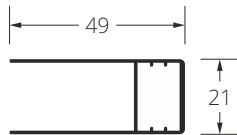

- guide channels.