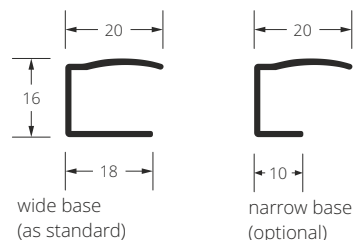

- guide channel available in 2 variants: