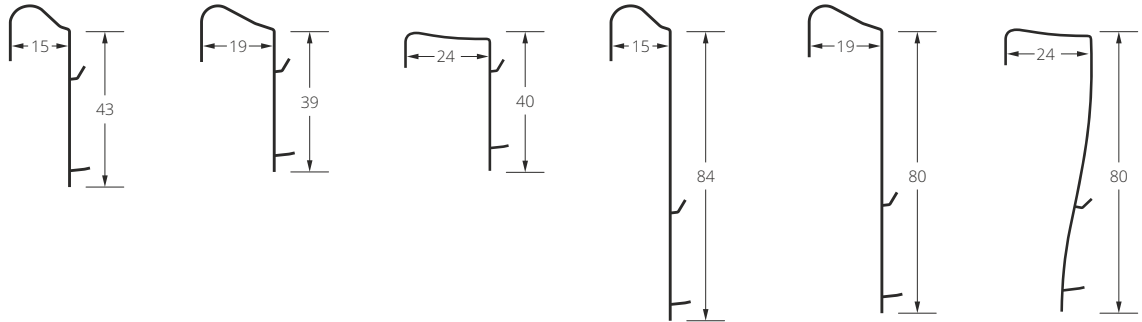

■ Maxi ALU

■ Maxi premium oval

■ Maxi premium 90°

Parts price list

Non-invasive mounting brackets - Vegas mini.	Net prices
Mounting brackets - non-invasive Vegas mini - upper	0,75 € net/pcs

- short narrow.
- short wide.
- short maxi.
- long narrow.
- long wide.
- long maxi.