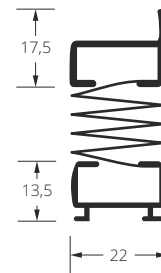

Drawing

Variant 9

- net prices – VAT is not included.
- for pricing please use the biggest width.
- on the scheme of variant: black colour – fixed rail, gray colour – movable rail.
- optional – slanting masking-rail – surcharge 5 € zł net for running meter (max. width 1600 mm).
- surcharge for steel cable guide + 10 % (necessary for blinds mounted horizontally).
- control wand 10 € / rm (max. 2 m.).
- non-invasive brackets +8 € net/set. (available colours: white, gray, light brown, dark brown).

Available colours of rail		surcharge
Standard colours – gloss	white RAL 9016, brown 8017	—
Standard colours – mat	anthracite RAL 7016, black RAL 9005	—
Structural painting	winchester, golden oak, walnut, mahogany*, swamp oak*, pine*	20 %
Anodised	silver	—

Dimensions min. and max.	
min. width (mm)	140
max. width (mm)	**
max. height (mm)	2600

** telephone consultation required
ATTENTION! Above the given dimensions, rail bendings may occur.

* not available in the slanting masking rail

Variant 10*

- net prices – VAT is not included.
- for pricing please use the biggest width.
- on the scheme of variant: black colour – fixed rail, gray colour – movable rail.
- optional – slanting masking-rail – surcharge 5 € zł net for running meter (max. width 1600 mm).
- surcharge for steel cable guide + 10 % (necessary for blinds mounted horizontally)**.
- control wand 10 € / rm (max. 2 m.).
- non-invasive brackets +8 € net/set. (available colours: white, gray, light brown, dark brown).
- *used, when after reducing width X – Y the result is **smaller** than or equal to 300 mm.