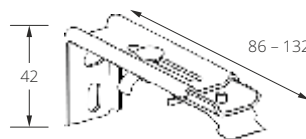

■ brackets*.

* A type
wall mounting