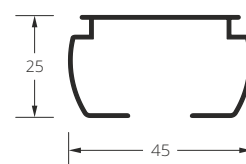

Important information!

The uneven overlap of the vertical slats on each other is not a fault. It is impossible to produce every dimension of a vertical blind so that the slats overlap evenly. If the width of vertical blind does not give an integer result after dividing by the standard distance between the slats, then the space between some slats need to be adjusted by special spacer connector, which will result in different distances between the slats.

Rail

Mounting brackets

- type A – wall bracket.

- type B – ceiling bracket.

- type C – mounting to dropped ceiling.

(attention! – a bracket only for a coffered suspended ceiling).

Available control options

Caution

- net prices – VAT is not included.
- all vertical blinds are on aluminium rail available in white, silver or black colour (silver and black colour - surcharge 5 €/rm).
- slat weights, bottom chains and control chains available in the following colours: white, gray and black. Slat hangers: white or transparent.
- minimum pricing width is 1000 mm.
- minimum pricing height is 1600 mm.
- two sizes of louvres available 89 mm and 127 mm.
- narrow louvres (89mm) – surcharge 30 % (excluding WTD 319, WTD 320, WTE 417, WTE 418, WTE 419).
- fabrics WTD 319, WTD 320, WTE 417, WTE 418, WTE 419 available only with 89 mm louvres – no surcharge.
- slight discrepancies in colours and patterns are allowed.
- surcharge for angle bracket (used in Type A mounting) – 0,87 € net/pcs.