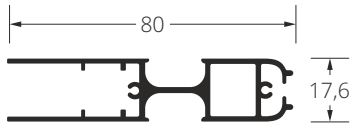

Dimensions in mm.

← width →

Net prices.

↑ height ↓

Sections and dimensions of profiles for double and corner pleated insect screen

- Narrow sliding profile used for an insect screen narrower than 3000 mm.

- Wide sliding profile used for an insect screen wider than 3000 mm.