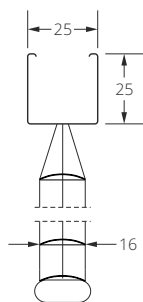

Correct closing of the blind.

Please note that horizontal blinds do not provide complete blackout in the room. The higher the shutter, the smaller is the closing of the slats.

- venetian blind closed properly:

- venetian blind closed improperly:

Dimensions of rails and slats

- Aluminium Venetian blinds on rail 25 x 25 are offered in 2 sizes of slats.

Slats 16 mm

Slats 25 mm

Available control options

- A and B – available with minimum width of blind: – 250 mm – with guarantee, – 230 mm – without guarantee.

A

B

- C i D – available with minimum width of blind: – 370 mm – with guarantee, – 330 mm – without guarantee.

C

D

Price includes

- mounting brackets: A – white, B – transparent, C – metal twist.
(amount of brackets depending on width of the blind: up to 110 cm - 2 pcs, 110 - 180 cm - 3 pcs, 180 - 240 cm - 4 pcs).
- swedish mechanism – brake + Auger gear (pic. 1).
- cleat – cord accumulation system (pic. 2).
- bottom brackets: hold down bracket + end cap with pin – 1 set. (pic. 3).
- mounting screws.