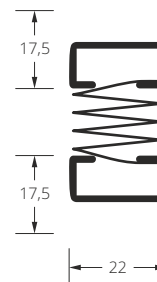

Variant 3

- net prices – VAT is not included.
- on the scheme of variant: black colour – fixed rail, gray colour – movable rail.
- steel cable guide – no surcharge.
- control wand 10 € / rm (max. 2 m).

Available colours of rail		surcharge
Standard colours – gloss	white RAL 9016, brown 8017	—
Standard colours – mat	anthracite RAL 7016, black RAL 9005	—
Structural painting	winchester, golden oak, walnut, mahogeny*, swamp oak*, pine*	20 %
Anodised	silver	—

Dimensions min. and max.	
min. width (mm)	140
max. width (mm)	1600
max. height (mm)	2600

ATTENTION! Above the given dimensions, rail bendings may occur.

* not available in the slanting masking rail

Drawing

Variant 4D

- net prices – VAT is not included.
- blind is equipped with guide channels.
- on the scheme of variant: black colour – fixed rail, gray colour – movable rails.
- surcharge for steel cable guide + 10 % (necessary for blinds mounted horizontally).
- control wand 10 € / rm (max. 2 m).
- specifying the window producer and type is essential to produce pleated blinds variant 4D.

Available colours of rail		Surcharge
Standard	white RAL 9016	—
Structural painting	pine	20 %
Anodised	silver	—

Dimensions min. and max.	
min. width (mm)	180
max. width (mm)	1400
max. height (mm)	2600

ATTENTION! Above the given dimensions, rail bendings may occur.