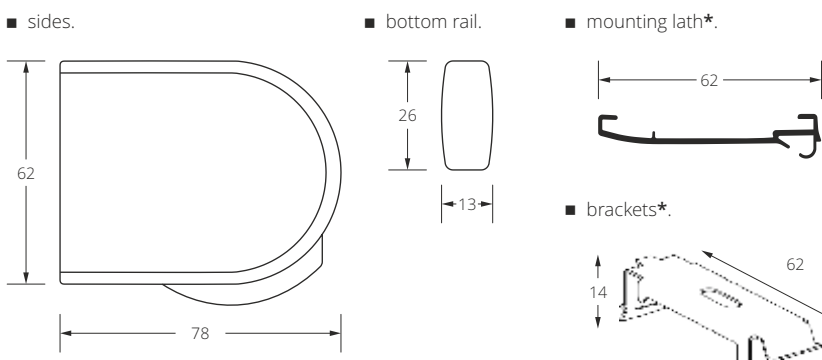

Drawings and dimensions

Group 4 - B, PAP, Starlet, Sorisa, Metalic, Mila, Portofino, SCR

4

up to	1000	1200	1400	1600	1800	2000	2200	2400	2600	2700
1800	90,1	98,3	106,5	115,2	123,4	132,2	140,3	149,1	157,3	166,0
2000	93,3	102,1	111,4	120,3	129,7	138,5	147,3	156,6	165,4	174,8
2200	96,4	106,5	115,9	125,3	135,3	144,7	154,7	164,2	173,6	183,6
2400	99,5	110,2	120,3	130,9	141,0	151,0	161,7	171,7	181,7	192,4
2600	103,3	114,0	124,7	135,9	146,6	157,3	168,5	179,2	189,8	201,1
2800	106,5	117,7	129,7	141,0	152,2	164,2	175,4	186,7	198,6	210,0
3000	109,6	122,2	134,1	146,0	157,9	170,4	182,3	194,3	206,8	218,7

Dimensions in mm.

width

fabric welded

Net prices.

height

Group 5 - C, Sorisa effect, Sorisa shine, Onda, Seto, DuroScreen

5

up to	1000	1200	1400	1600	1800	2000	2200	2400	2600	2700
1800	114,6	125,3	135,9	147,3	157,9	169,2	179,8	191,1	201,8	213,0
2000	119,0	130,3	142,2	153,5	166,0	177,3	188,6	201,1	212,5	225,0
2200	122,8	135,9	147,8	160,4	173,6	185,5	198,6	210,6	223,1	236,3
2400	127,2	141,0	153,5	167,9	180,5	193,7	207,5	220,6	233,8	247,6
2600	131,6	145,4	159,8	174,2	188,0	201,8	216,9	230,7	244,4	258,9
2800	135,9	150,3	166,0	180,5	195,5	210,6	225,6	240,0	255,7	270,2
3000	139,7	156,0	171,7	187,4	202,4	218,7	234,4	250,1	266,4	282,1

Dimensions in mm.

width

fabric welded

Net prices.

height

Group 6 - Starflex DIO, PA200

6

up to	1000	1200	1400	1600	1800	2000	2200	2400	2600	2700
1800	174,2	194,9	215,6	240,0	267,6	295,2	322,8	350,4	378,0	405,6
2000	191,1	215,0	241,9	270,8	304,0	337,3	370,5	403,7	437,0	470,2
2200	201,8	228,1	256,3	286,5	322,8	359,2	395,6	432,0	468,3	504,7
2400	212,5	240,7	270,8	302,7	341,7	380,5	419,4	458,3	497,2	536,1
2600	227,5	255,7	286,5	319,1	361,1	403,1	445,2	487,1	529,1	571,2
2800	238,2	269,5	301,5	335,4	380,5	425,7	470,8	516,0	561,1	606,3
3000	248,8	283,9	317,2	355,5	397,4	439,5	481,5	523,5	565,6	607,5

Dimensions in mm.

width

fabric welded

Net prices.

height