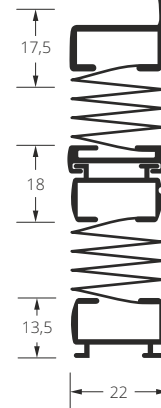

Variant 9

- net prices – VAT is not included.
- for pricing please use the biggest width.
- on the scheme of variant: black colour – fixed rail, gray colour – movable rail.
- optional – slanting masking-rail – surcharge 5 € zł net for running meter (max. width 1600 mm).
- surcharge for steel cable guide + 10 % (necessary for blinds mounted horizontally).
- control wand 10 € / rm (max. 2 m.).
- non-invasive brackets +8 € net/set. (available colours: white, gray, light brown, dark brown).

Available colours of rail		surcharge
Standard colours – gloss	white RAL 9016, brown 8017	—
Standard colours – mat	anthracite RAL 7016, black RAL 9005	—
Structural painting	winchester, golden oak, walnut, mahogany*, swamp oak*, pine*	20 %
Anodised	silver	—

Dimensions min. and max.	
min. width (mm)	140
max. width (mm)	**
max. height (mm)	2600

** telephone consultation required
ATTENTION! Above the given dimensions, rail bendings may occur.

* not available in the slanting masking rail

Variant 10*

- net prices – VAT is not included.
- for pricing please use the biggest width.
- on the scheme of variant: black colour – fixed rail, gray colour – movable rail.
- optional – slanting masking-rail – surcharge 5 € zł net for running meter (max. width 1600 mm).
- surcharge for steel cable guide + 10 % (necessary for blinds mounted horizontally)**.
- control wand 10 € / rm (max. 2 m.).
- non-invasive brackets +8 € net/set. (available colours: white, gray, light brown, dark brown).
- *used, when after reducing width X – Y the result is **smaller** than or equal to 300 mm.

Available colours of rail		surcharge
Standard colours – gloss	white RAL 9016, brown 8017	—
Standard colours – mat	anthracite RAL 7016, black RAL 9005	—
Structural painting	winchester, golden oak, walnut, mahogany*, swamp oak*, pine*	20 %
Anodised	silver	—