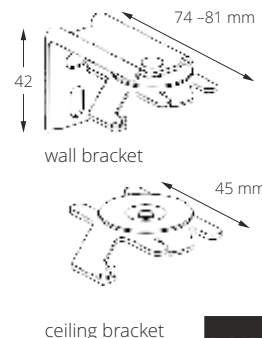

Group 3 – DNB

up to	500	600	700	800	900	1000	1100	1200	1300	1400	1500	1600	1700	1800	1900	2000	2100	2200
500	66,5	72,9	79,6	86,2	92,8	99,2	105,9	112,5	118,9	125,5	132,1	139,1	145,1	151,8	158,5	165,1	171,4	178,4
600	69,8	76,8	84,1	91,3	98,6	105,2	112,8	120,1	127,0	134,3	141,2	148,8	155,8	163,3	170,5	177,5	185,0	191,7
700	72,9	80,7	88,0	95,8	103,7	111,6	119,4	127,3	135,2	143,1	150,6	158,7	166,3	174,2	182,0	189,9	197,7	205,6
800	76,2	84,4	92,8	101,3	109,8	117,9	126,7	134,8	143,6	151,8	160,0	168,8	177,2	185,7	194,1	202,6	210,7	219,5
900	79,2	88,0	97,1	106,4	115,5	124,3	133,3	142,4	151,5	160,3	169,3	178,7	187,8	196,5	205,6	215,0	224,4	233,4
1000	82,2	91,9	101,6	111,3	120,7	130,6	140,6	150,0	159,7	169,3	178,7	188,7	198,1	208,1	218,0	227,4	237,1	246,7
1100	85,6	95,6	105,9	116,4	126,7	136,6	147,3	157,3	167,8	178,4	188,1	198,7	208,9	219,5	229,5	240,1	250,1	260,4
1200	88,6	99,8	110,7	121,0	132,1	143,1	154,2	164,8	175,7	186,9	197,2	208,9	219,5	230,4	241,6	252,5	263,1	274,3
1300	91,9	103,1	114,9	126,4	137,9	149,4	160,8	172,7	183,9	195,6	206,5	218,6	230,1	241,9	253,1	264,9	276,4	287,9
1400	94,9	107,1	119,1	131,5	143,6	155,8	167,8	180,2	192,3	204,4	215,9	228,6	240,7	252,8	265,2	277,3	289,4	301,5
1500	98,0	111,0	123,7	136,4	149,1	162,1	174,5	187,8	200,2	213,2	225,0	238,6	251,3	264,3	276,7	290,0	302,4	315,4
1600	101,3	114,6	127,9	141,2	155,1	168,1	181,8	195,0	208,6	221,7	234,4	248,5	261,9	275,2	289,1	302,4	315,7	329,3
1700	104,3	117,9	132,4	146,1	160,8	174,5	189,0	202,3	216,8	230,1	243,7	258,2	272,7	286,1	301,2	315,1	329,0	343,2
1800	107,7	121,3	136,6	150,6	166,9	180,8	196,3	209,5	225,0	238,6	253,1	267,9	283,3	297,3	313,5	327,8	342,3	356,8
1900	110,7	124,9	141,2	155,5	173,0	187,2	203,5	216,8	233,1	247,1	262,5	277,6	293,9	308,1	325,6	340,2	355,3	370,7
2000	113,7	128,2	145,7	160,0	179,0	193,5	210,7	223,7	241,3	255,8	272,1	287,6	304,8	319,3	338,1	352,9	368,6	384,6
2100	117,0	131,9	150,0	164,8	185,0	199,6	218,0	231,0	249,5	264,3	281,5	297,3	315,4	330,2	350,5	365,3	381,9	398,5
2200	120,1	135,2	154,5	169,6	190,8	205,9	225,3	238,3	257,6	272,7	290,9	306,9	326,0	341,1	362,6	378,0	394,9	412,2
2300	123,4	138,8	158,7	174,2	196,8	212,3	232,5	245,5	265,8	281,2	300,3	316,6	336,9	352,3	375,0	390,7	408,2	426,1
2400	126,4	142,1	163,3	179,0	202,9	218,6	239,5	252,8	273,9	289,7	309,6	326,6	347,5	363,2	387,0	403,1	421,5	439,9

DNB

height

Group 4 – DNC