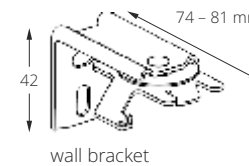

Mounting brackets