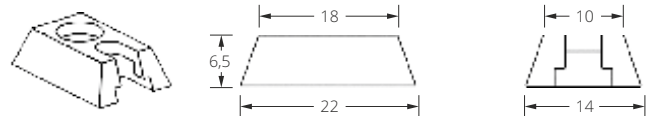

13. Bottom bracket D, non-invasive – cable side guide 5,00 € net/pcs